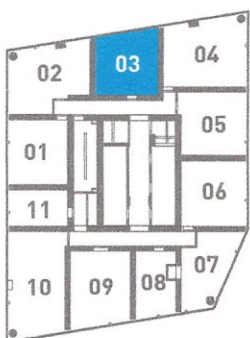

Purushotham Purushotham, Broker
RE/MAX CONDOS PLUS CORP, Brokerage,
www.downtownrealty.ca
416-558-3538
puru@downtownrealty.ca

HARBOUR PLAZA

RESIDENCES

A Q U A B

1 BEDROOM 565 SQ FT

The dimensions shown on this plan are approximate only. Actual useable floor space within the unit may vary from any stated floor areas or dimensions on this plan. For more information on the method used for calculating the floor area of any unit, reference should be made to Builder Bulletin NO. 22 published by Tarion.