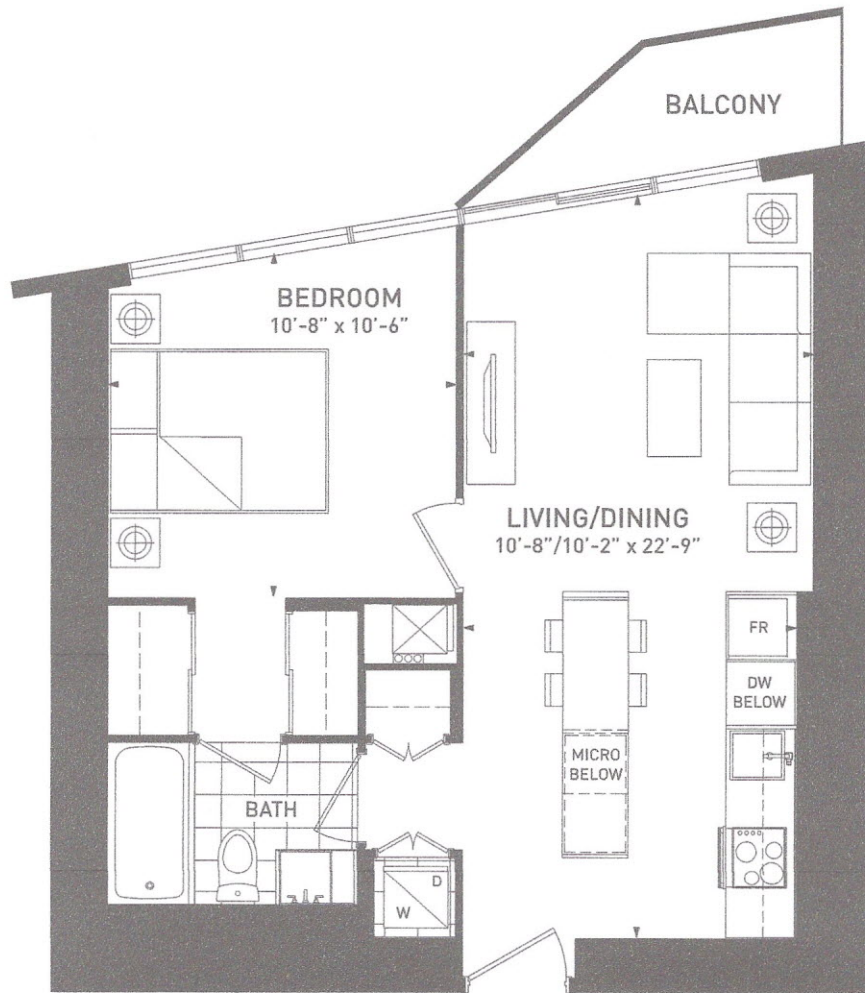

Purushotham Purushotham, Broker
RE/MAX CONDOS PLUS CORP, Brokerage,
www.downtownrealty.ca
416-558-3538
puru@downtownrealty.ca

HARBOUR PLAZA

RESIDENCES

A Q U A B

1 BEDROOM 565 SQ FT

The dimensions shown on this plan are approximate only. Actual useable floor space within the unit may vary from any stated floor areas or dimensions on this plan. For more information on the method used for calculating the floor area of any unit, reference should be made to Builder Bulletin NO. 22 published by Tarion.