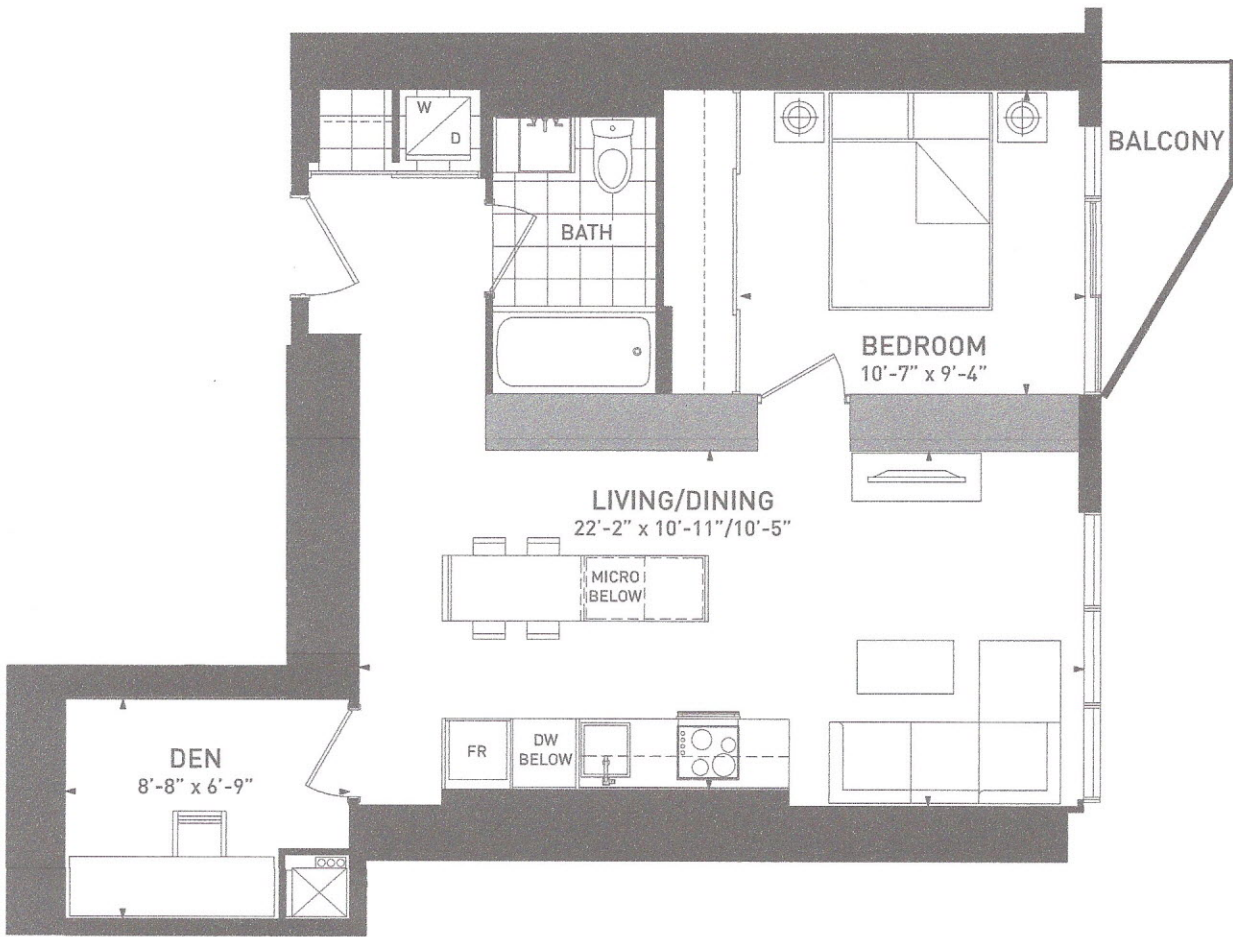

Purushotham Purushotham, Broker
 RE/MAX CONDOS PLUS CORP, Brokerage,
 www.downtownrealty.ca
 416-558-3538
 puru@downtownrealty.ca

HARBOUR PLAZA

RESIDENCES

SAND A

1 BEDROOM+DEN 667 SQ FT

The dimensions shown on this plan are approximate only. Actual useable floor space within the unit may vary from any stated floor areas or dimensions on this plan. For more information on the method used for calculating the floor area of any unit reference should be made to Builder Bulletin NO. 22 published by Tarion.