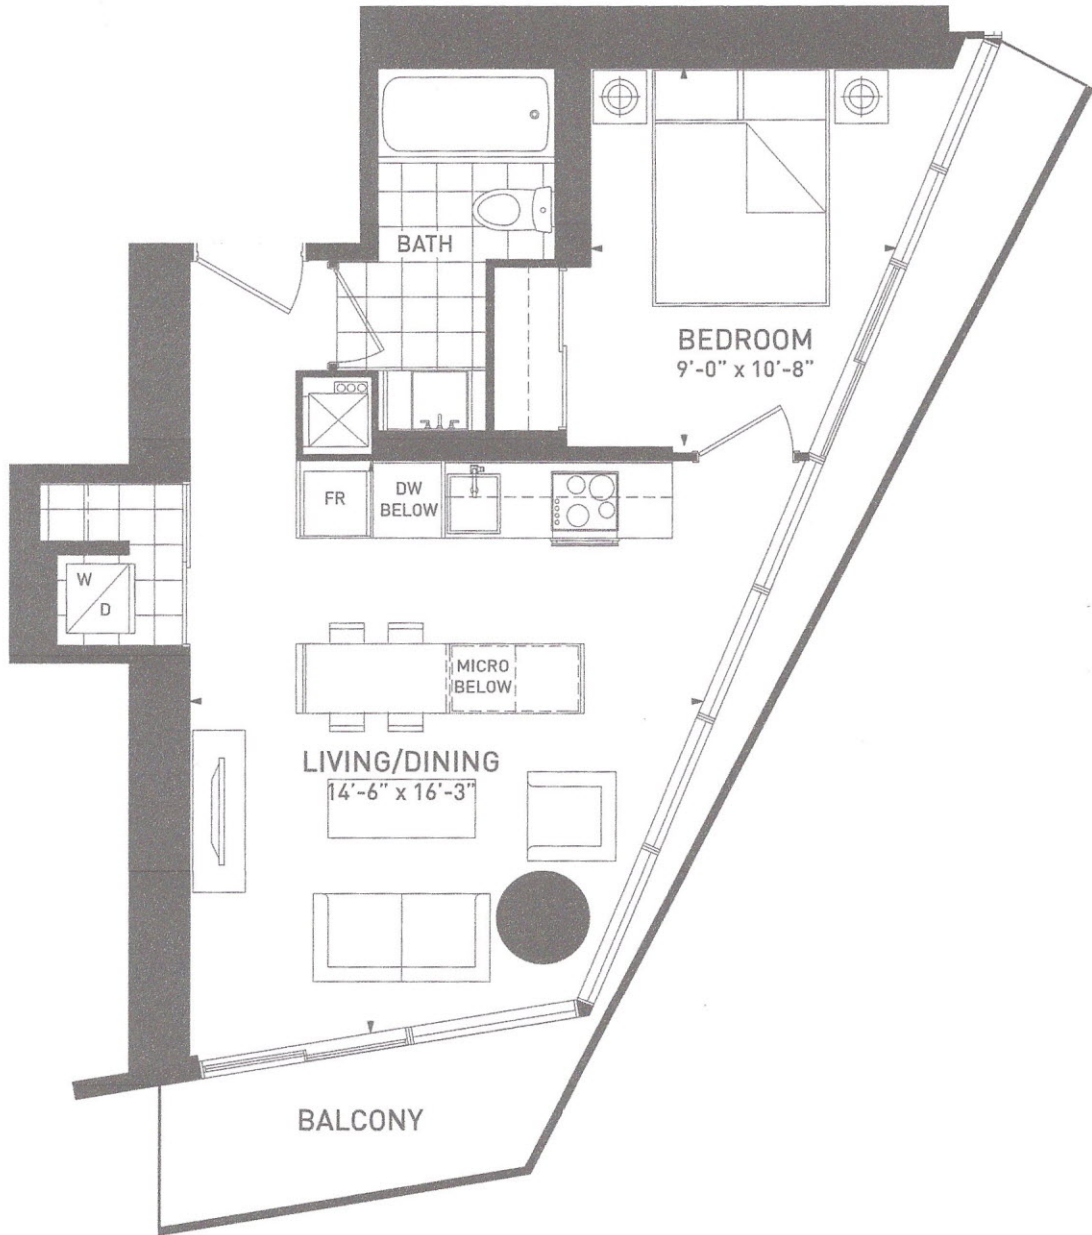

# HARBOURPLAZA

RESIDENCES

## PIER

1 BEDROOM 499 SQ FT

The dimensions shown on this plan are approximate only. Actual useable floor space within the unit may vary from any stated floor areas or dimensions on this plan. For more information on the method used for calculating the floor area of any unit reference should be made to Builder Bulletin N0 22 published by Tarion.