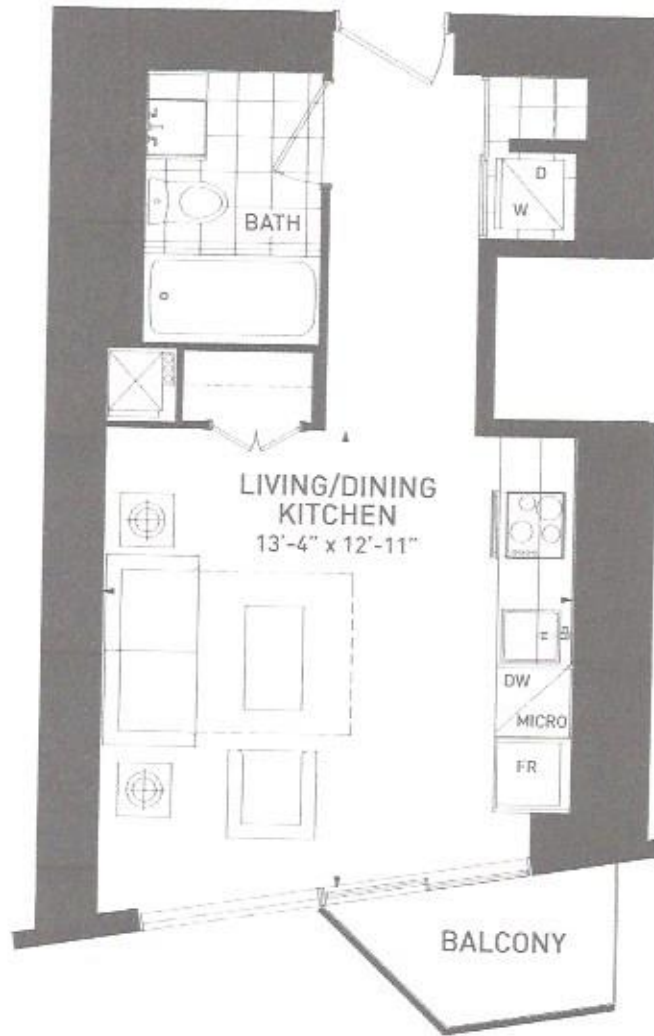

# HARBOURPLAZA

RESIDENTS

## FLOW C

STUDIO 373 SQ FT

The dimensions shown on this plan are approximate only. Actual useable floor space within the unit may vary from any stated floor areas or dimensions on this plan. For more information on the method used for calculation the floor area of any unit, reference should be made to Builder Bulletin NO. 27 published by Tarion.