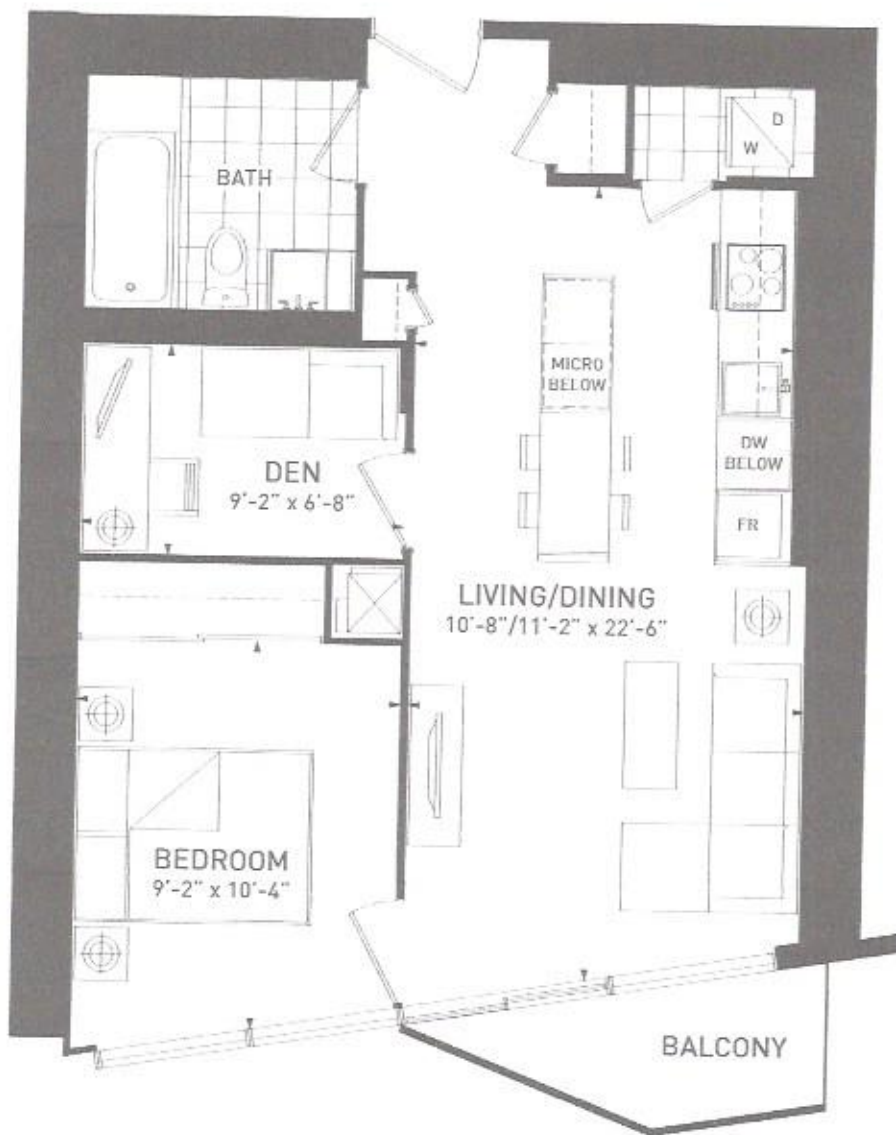

# HARBOURPLAZA

RESIDENCES

## COVE B

1 BEDROOM • DEN 633 SQ FT

The dimensions shown on this plan are approximate only. Actual usable floor space within the unit may vary from any stated floor areas or dimensions on this plan. For more information on the method used for calculating the floor area of any unit, reference should be made to Building Bulletin NO. 77 published by Tarion.