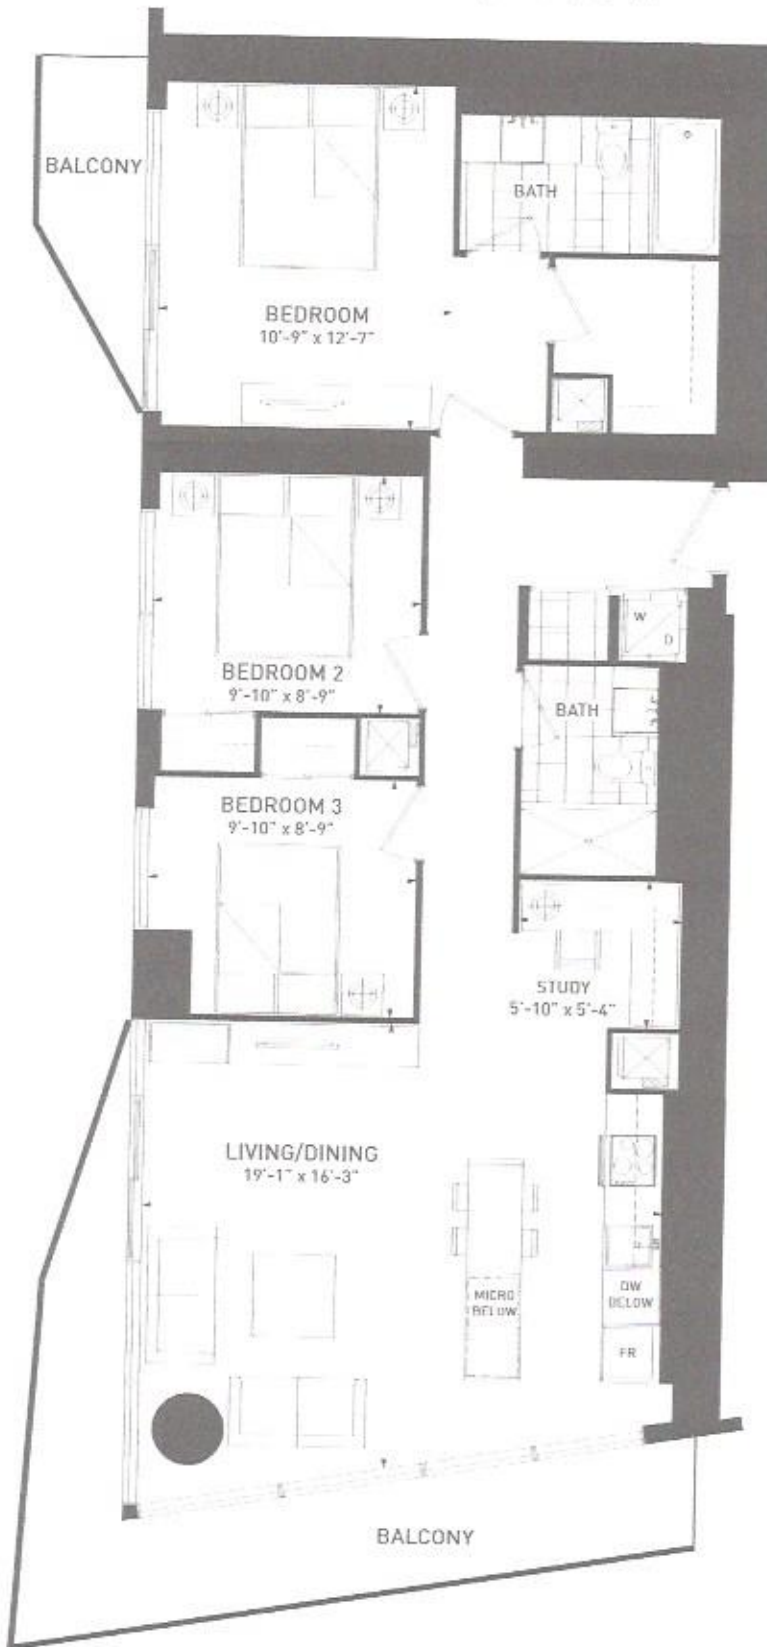

Purushotham Purushotham, Broker
 RE/MAX CONDOS PLUS CORP, Brokerage,
 www.downtownrealty.ca
 416-558-3538
 puru@downtownrealty.ca

HARBOURPLAZA

RESIDENCES

BREEZE C

3 BEDROOM + STUDY 1,126 SQ FT

The dimensions shown on this plan are approximate only. Actual useable floor space within the unit may vary from any stated floor areas or dimensions on this plan. For more information on the method used for calculating the floor area of any unit, reference should be made to Builder Bulletin ND 22 published by Tarion.