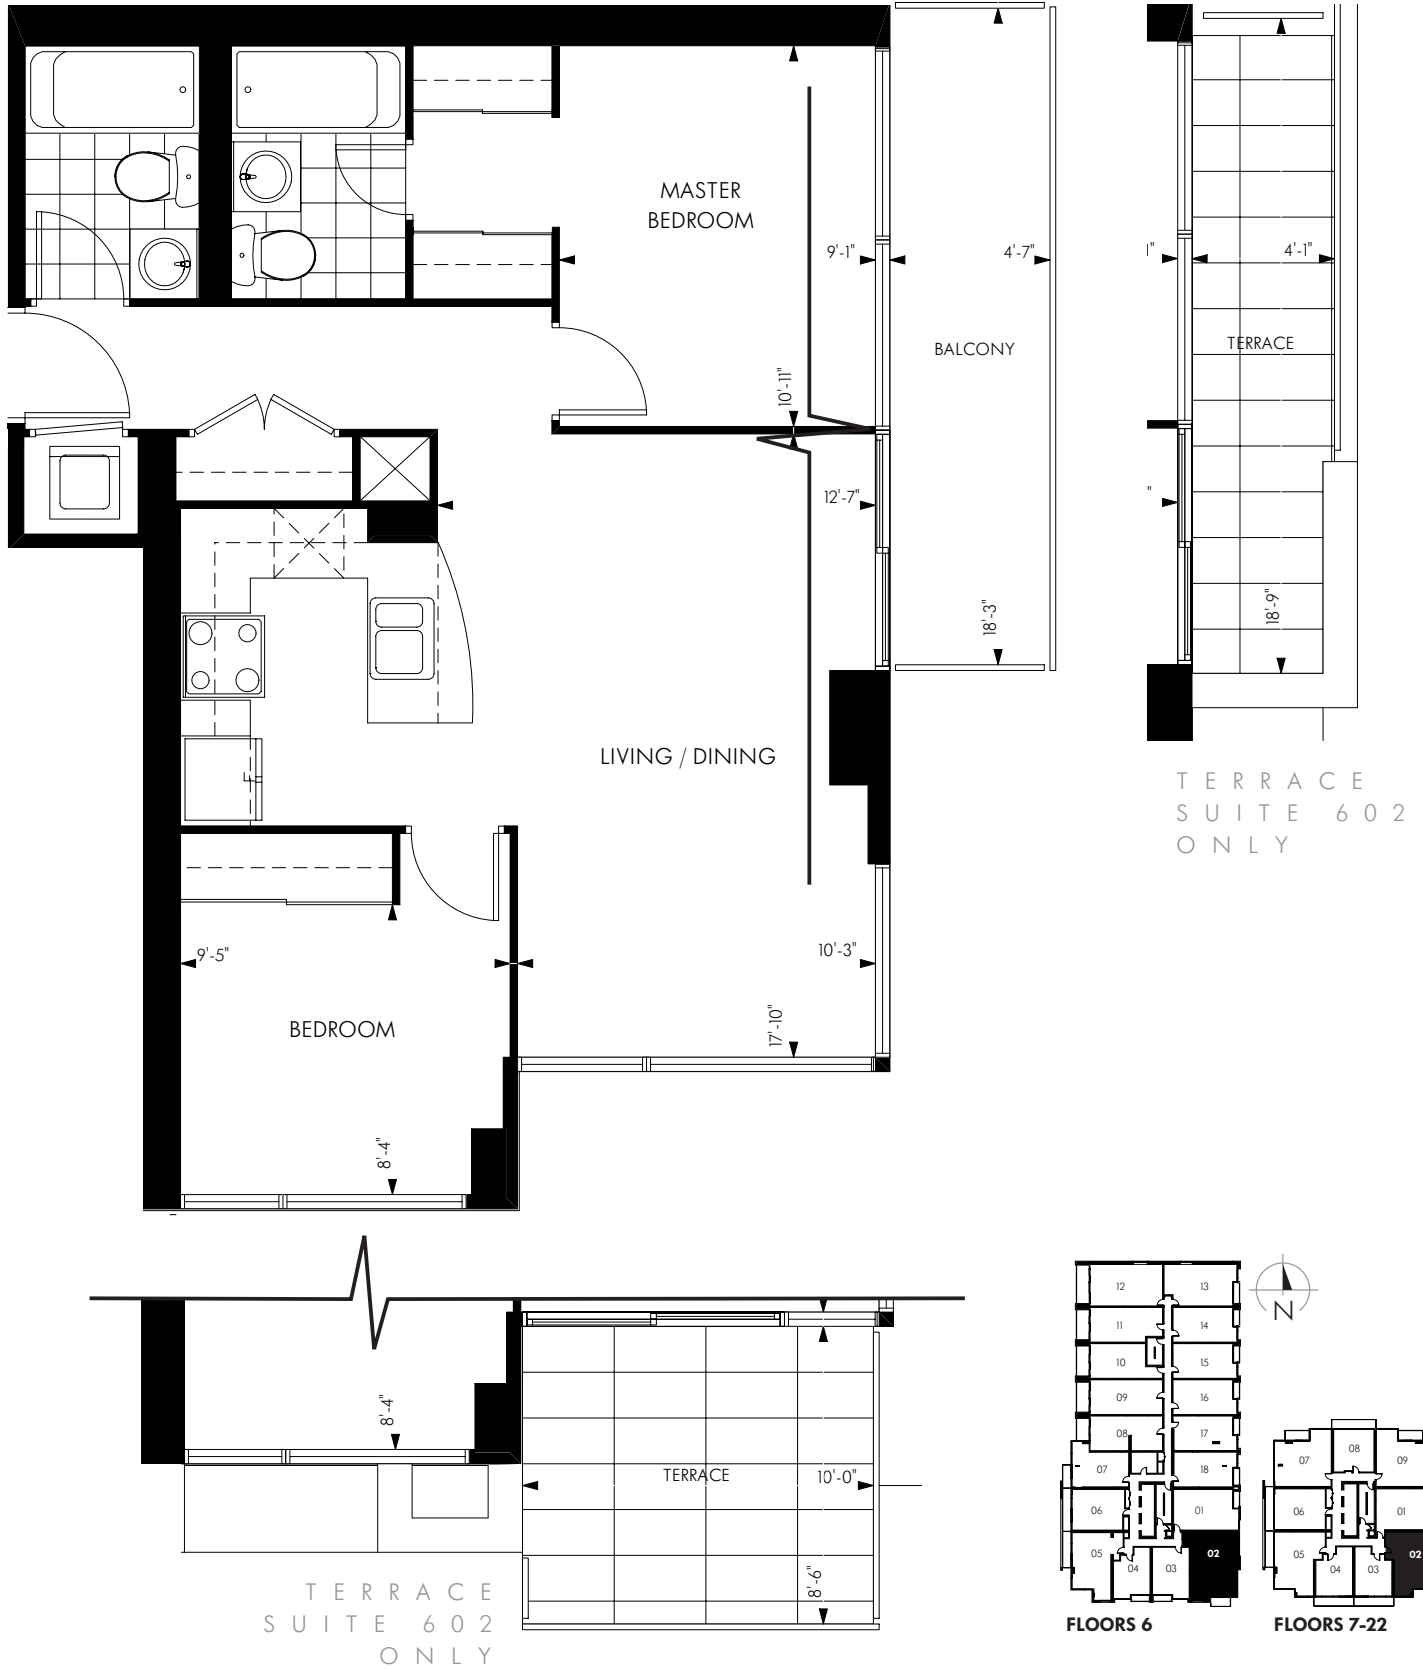

THE YORKVILLE "A" SUITE

AVAILABLE ON FLOORS 6 - 22
 SUITES 602 TO 2202

732 sq. ft.

18 YORKVILLE

All dimensions are approximate. Sizes and specifications are subject to change without notice. E. & O. E.
 All illustrations are artist's concept. Actual useable floor space varies from stated floor area.