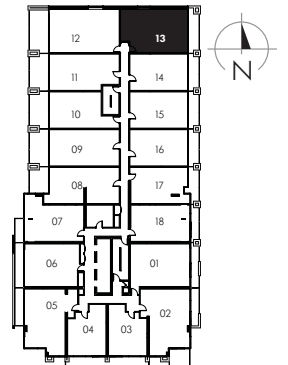

THE COLLIER SUITE

AVAILABLE ON FLOORS 6 - 7
SUITES 613 AND 713

763 sq. ft.

18 YORKVILLE

All dimensions are approximate. Sizes and specifications are subject to change without notice. E. & O. E.
All illustrations are artist's concept. Actual useable floor space varies from stated floor area.