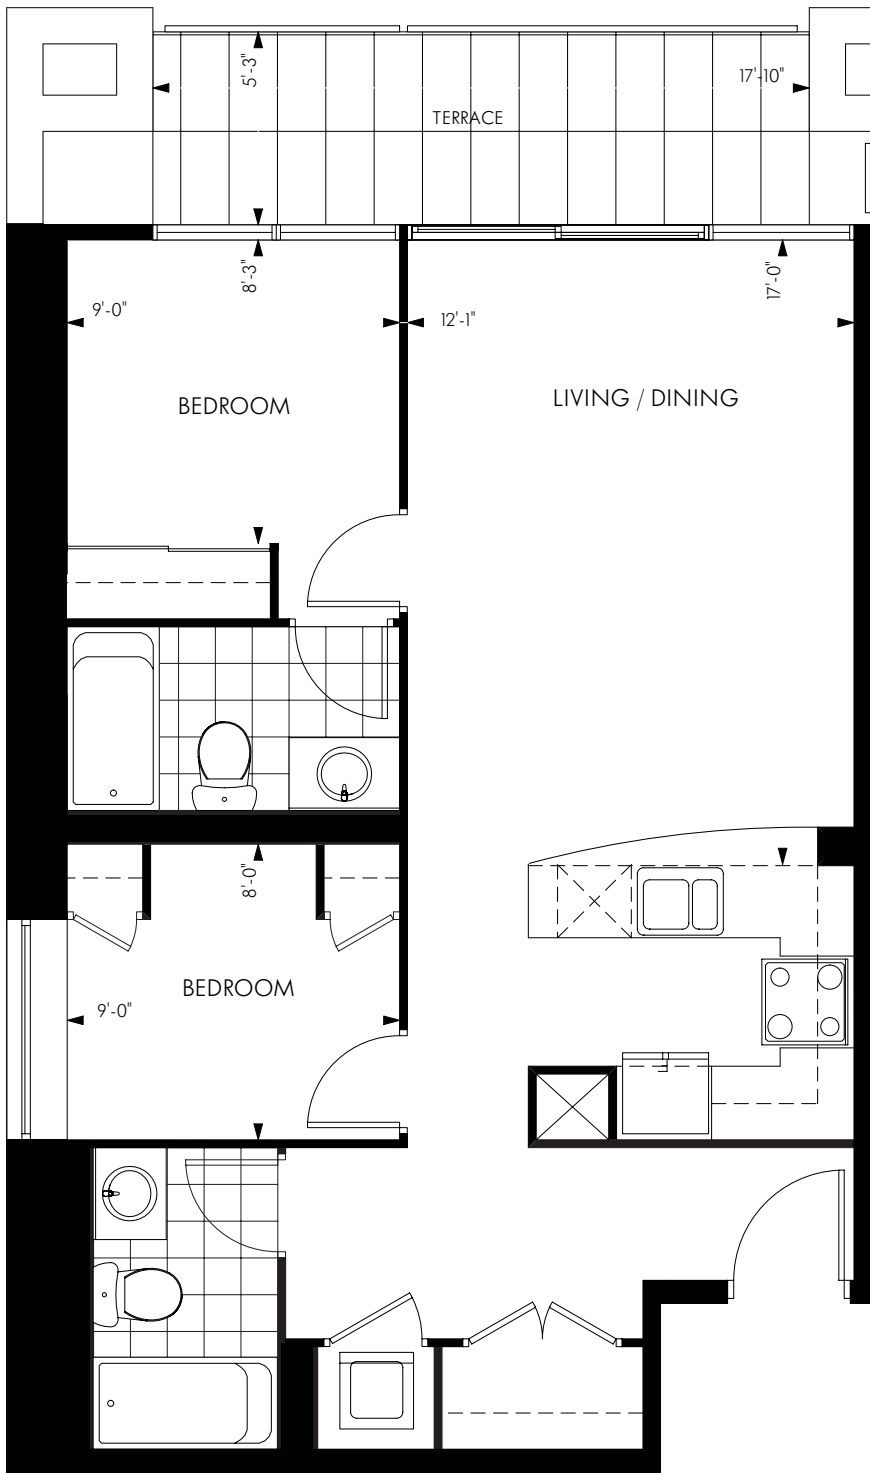

THE COLLIER SUITE

AVAILABLE ON FLOORS 6 - 7
SUITES 613 AND 713

763 sq. ft.

18 YORKVILLE

All dimensions are approximate. Sizes and specifications are subject to change without notice. E. & O. E.
All illustrations are artist's concept. Actual useable floor space varies from stated floor area.