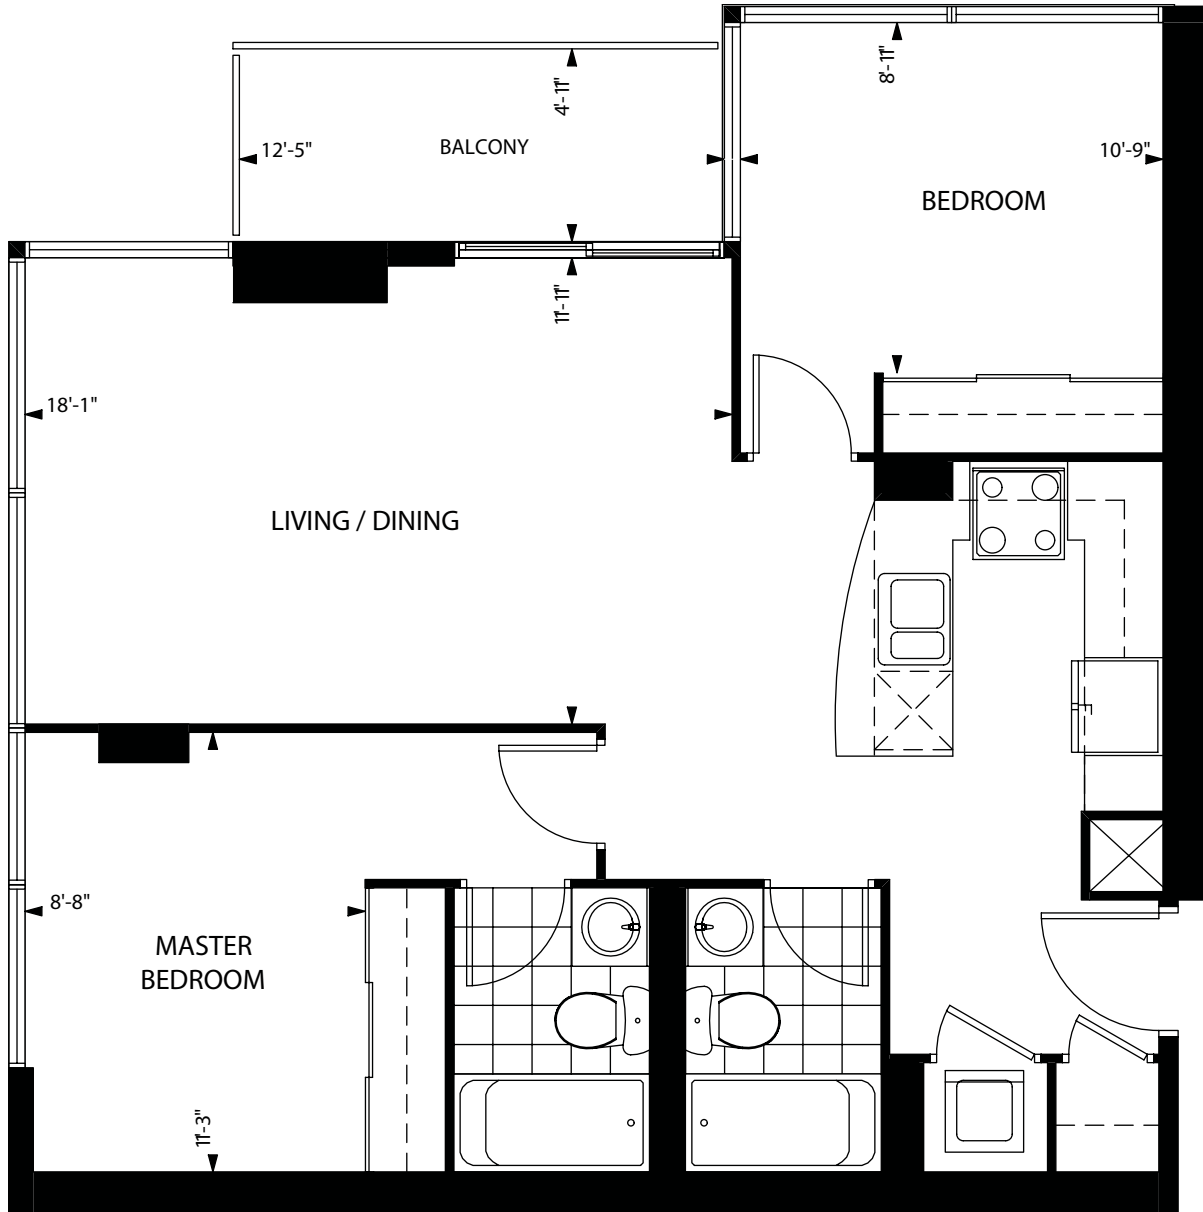

THE HAZELTON SUITE

AVAILABLE ON FLOORS 9 - 36

SUITES 2305 TO 3605 - 803 sq. ft.

SUITES 2307 TO 3607 - 805 sq. ft. **803 sq. ft.**

18 YORKVILLE

All dimensions are approximate. Sizes and specifications are subject to change without notice. E. & O. E.
All illustrations are artist's concept. Actual useable floor space varies from stated floor area.