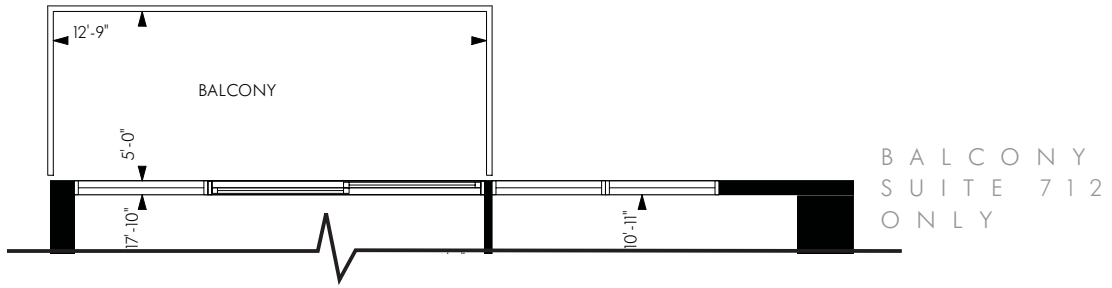

THE ST. NICHOLAS SUITE

AVAILABLE ON FLOORS 6 - 7
SUITES 612 AND 712

821 sq. ft.

18 YORKVILLE

All dimensions are approximate. Sizes and specifications are subject to change without notice. E. & O. E.
All illustrations are artist's concept. Actual useable floor space varies from stated floor area.