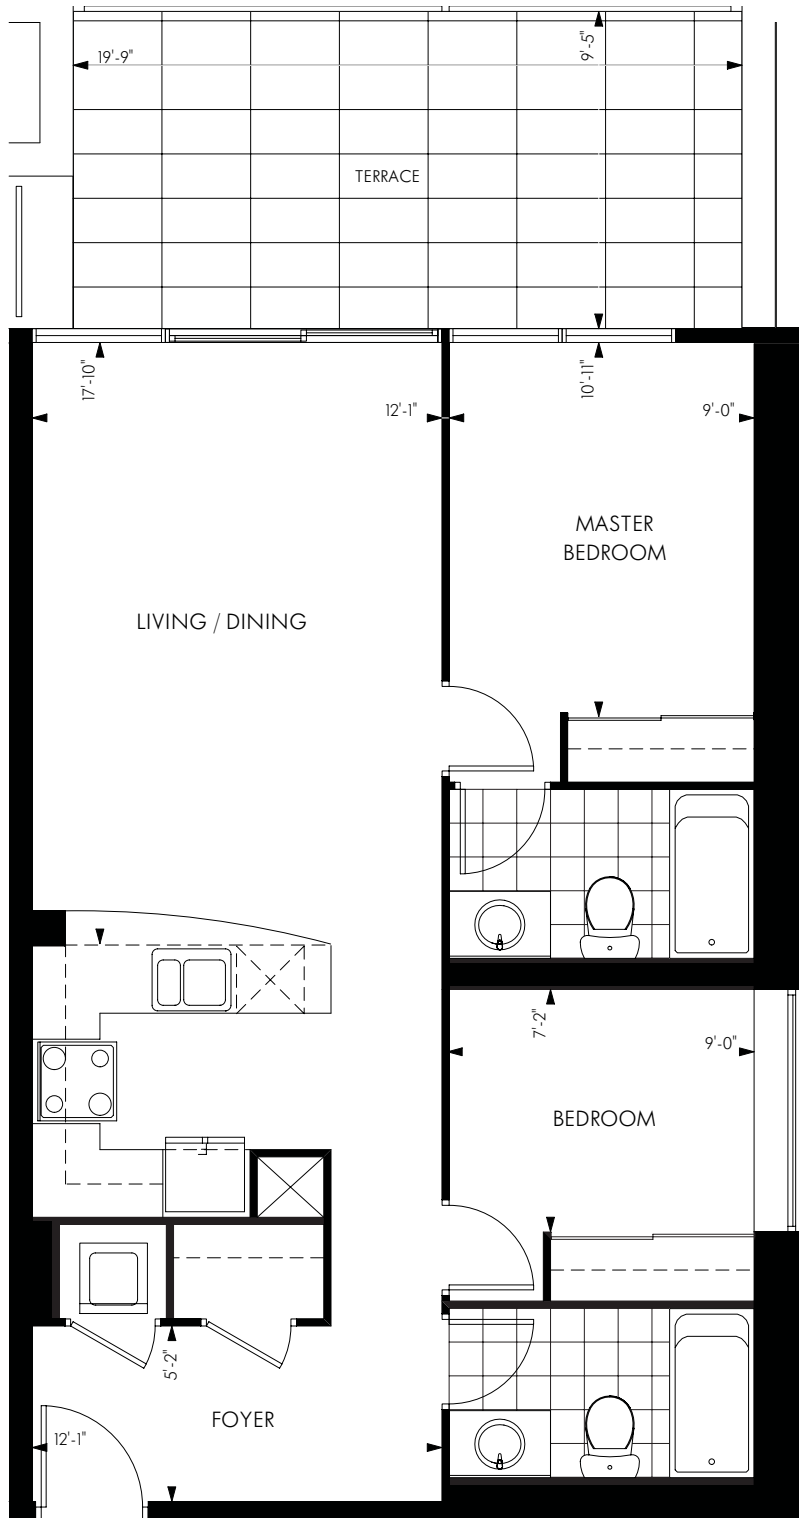

THE ST. NICHOLAS SUITE

AVAILABLE ON FLOORS 6 - 7
SUITES 612 AND 712

821 sq. ft.

18 YORKVILLE

All dimensions are approximate. Sizes and specifications are subject to change without notice. E. & O. E.
All illustrations are artist's concept. Actual useable floor space varies from stated floor area.