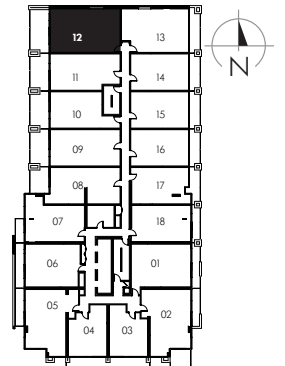

THE ST. NICHOLAS SUITE

AVAILABLE ON FLOORS 6 - 7
SUITES 612 AND 712

821 sq. ft.

18 YORKVILLE

All dimensions are approximate. Sizes and specifications are subject to change without notice. E. & O. E.
All illustrations are artist's concept. Actual useable floor space varies from stated floor area.