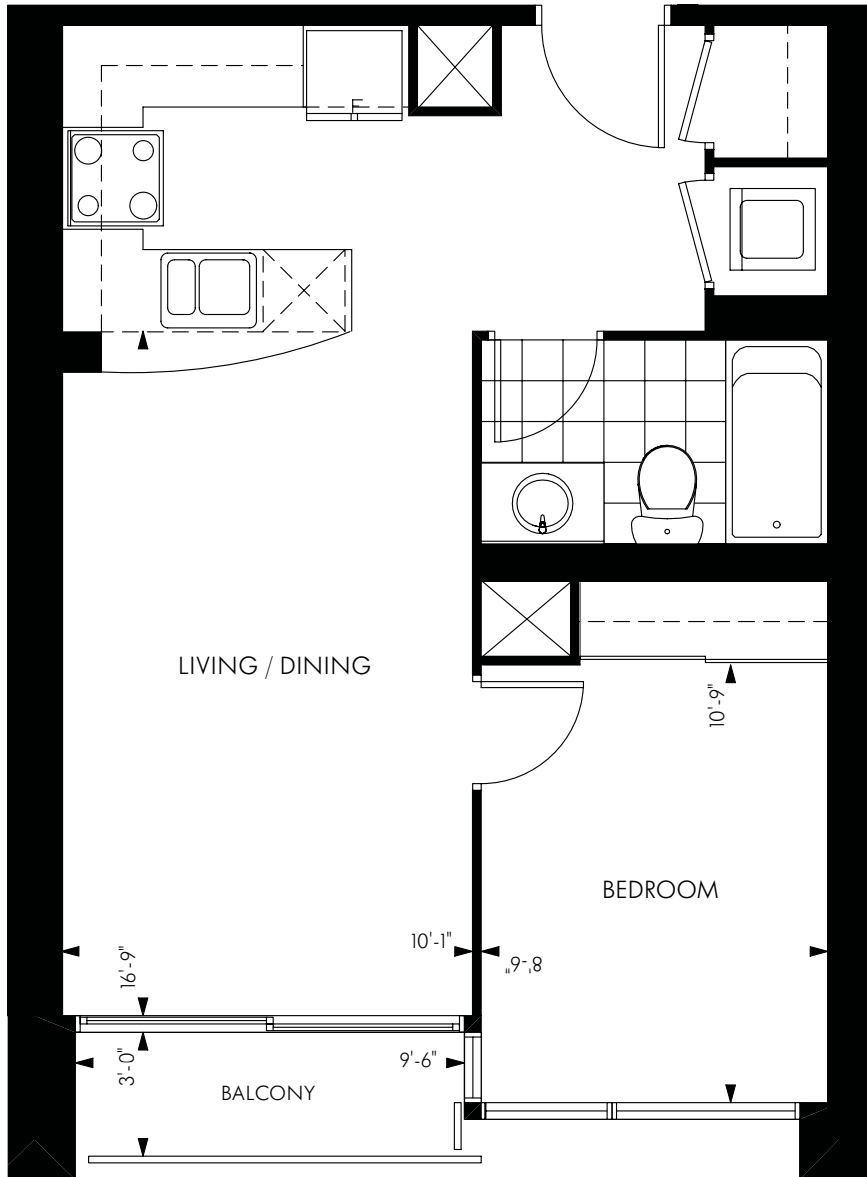

THE CHARLES SUITE

AVAILABLE ON FLOORS 2 - 5
SUITES 203 TO 503

530 sq. ft.

18 YORKVILLE

All dimensions are approximate. Sizes and specifications are subject to change without notice. E. & O. E.
All illustrations are artist's concept. Actual useable floor space varies from stated floor area.