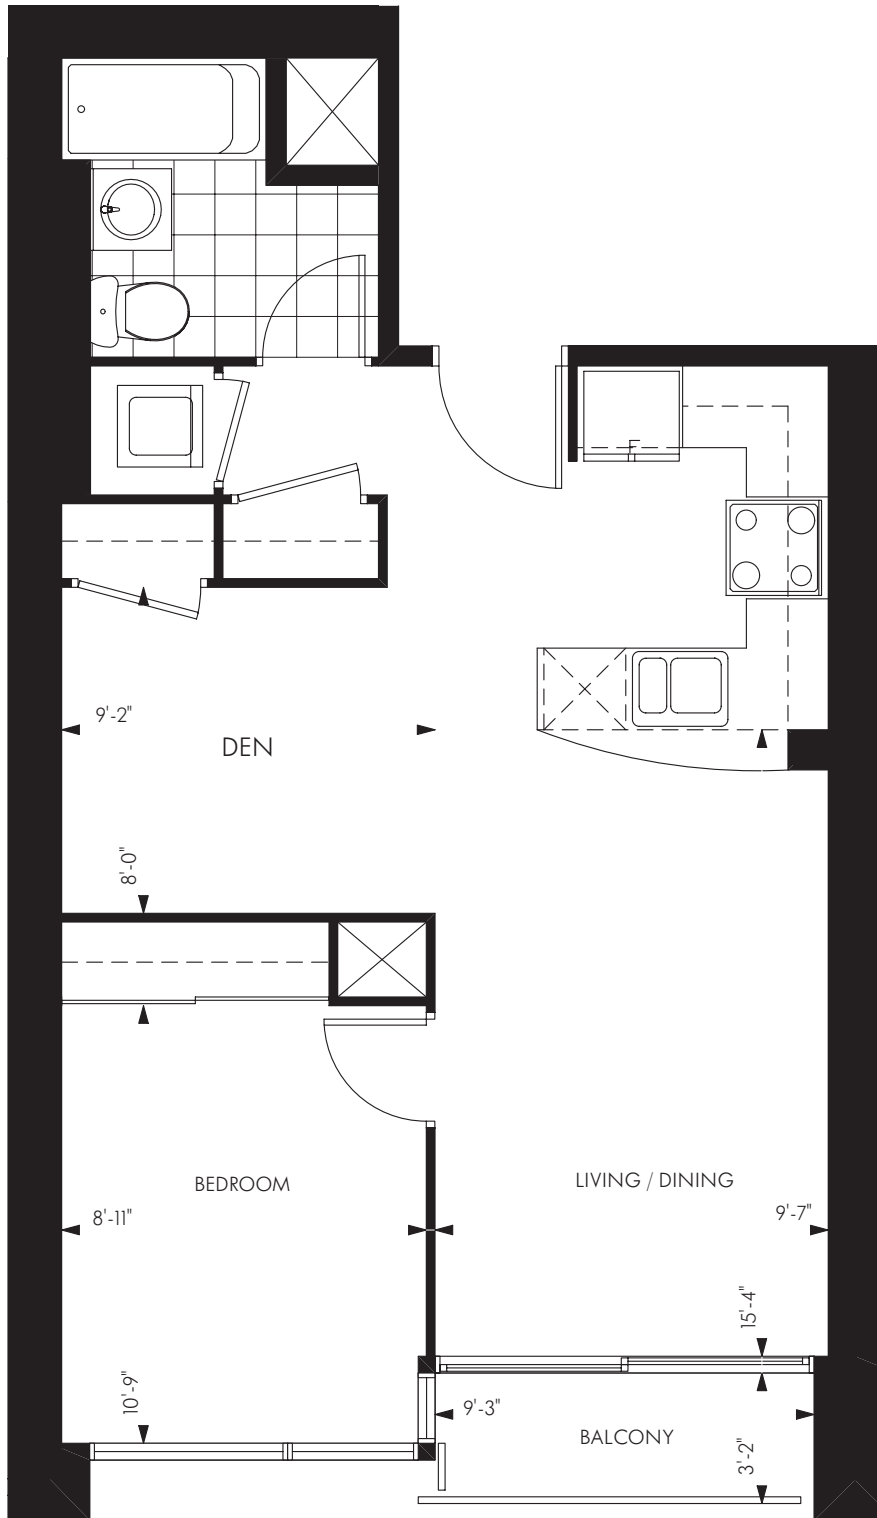

# THE CUMBERLAND SUITE

AVAILABLE ON FLOOR 2  
SUITE 204

591 sq. ft.

FLOORS 2-5

# 18 YORKVILLE

All dimensions are approximate. Sizes and specifications are subject to change without notice. E. & O. E.  
All illustrations are artist's concept. Actual useable floor space varies from stated floor area.