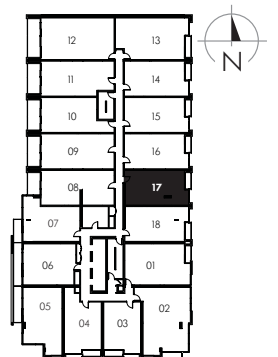

THE PARK "A" SUITE

AVAILABLE ON FLOORS 2 - 5
SUITES 217 TO 517

616 sq. ft.

18 YORKVILLE

All dimensions are approximate. Sizes and specifications are subject to change without notice. E. & O. E.
All illustrations are artist's concept. Actual useable floor space varies from stated floor area.