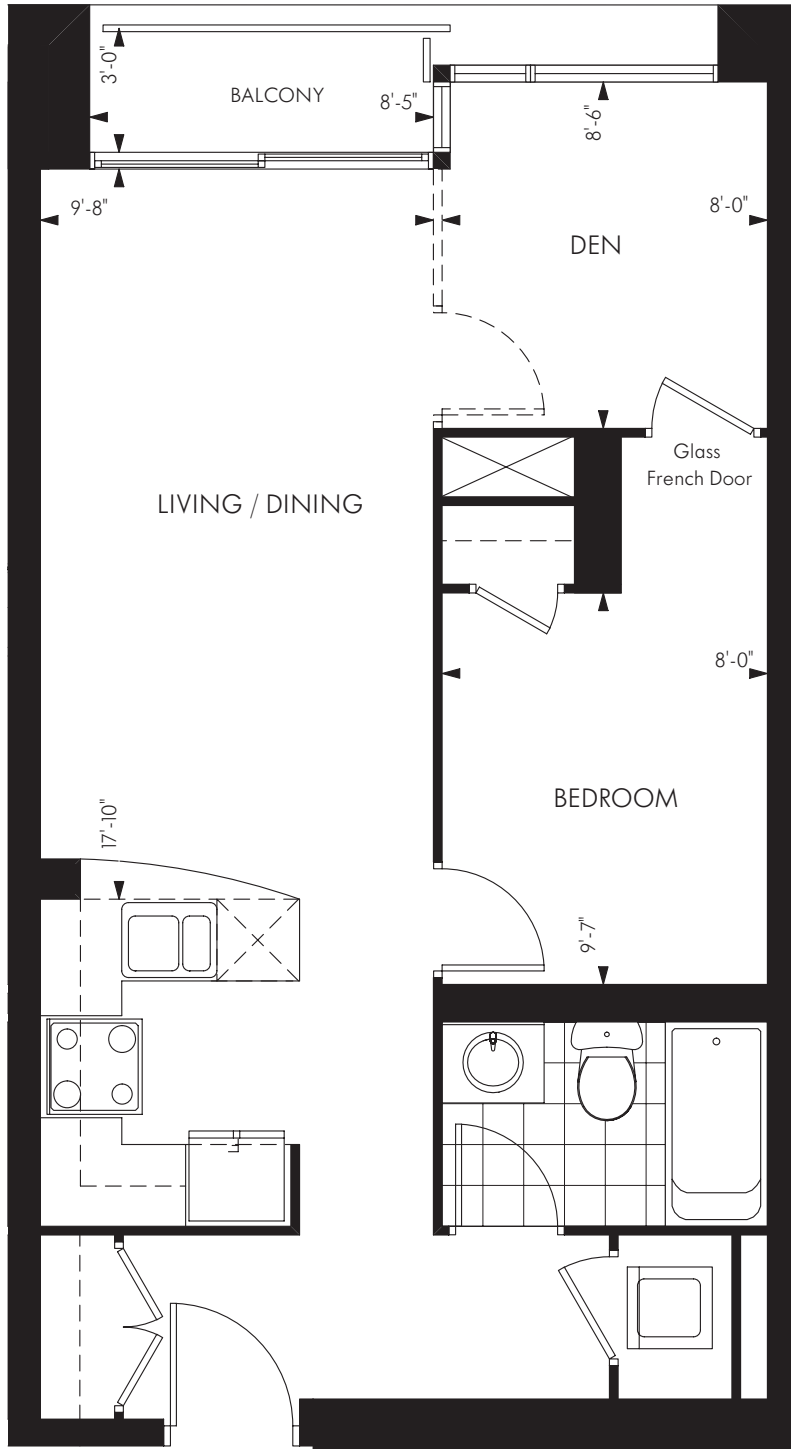

THE PARK "A" SUITE

AVAILABLE ON FLOORS 2 - 5
SUITES 217 TO 517

616 sq. ft.

18 YORKVILLE

All dimensions are approximate. Sizes and specifications are subject to change without notice. E. & O. E.
All illustrations are artist's concept. Actual useable floor space varies from stated floor area.