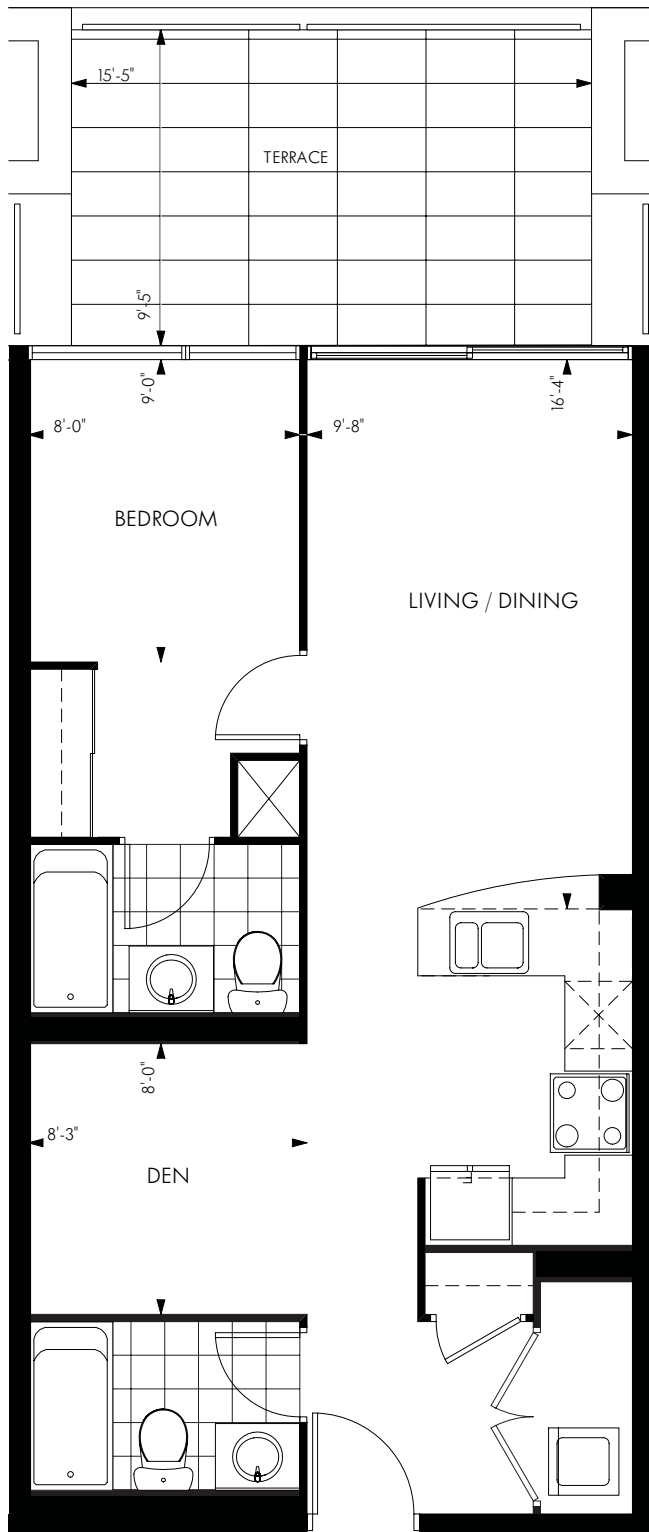

THE MACPHERSON SUITE

AVAILABLE ON FLOORS 6 - 7
SUITES 609 AND 709

658 sq. ft.

18 YORKVILLE

All dimensions are approximate. Sizes and specifications are subject to change without notice. E. & O. E.
All illustrations are artist's concept. Actual useable floor space varies from stated floor area.