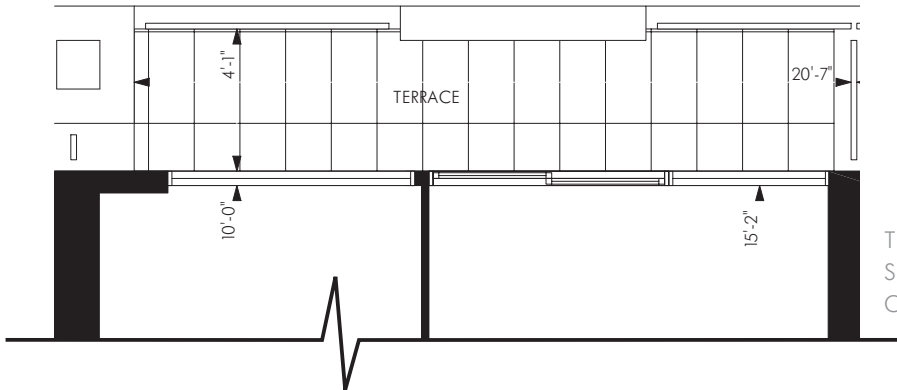

THE YONGE SUITE

AVAILABLE ON FLOORS 6 - 26
SUITES 601 TO 2601

701 sq. ft.

TERRACE
SUITE 601
ONLY

18 YORKVILLE

All dimensions are approximate. Sizes and specifications are subject to change without notice. E. & O. E.
All illustrations are artist's concept. Actual useable floor space varies from stated floor area.