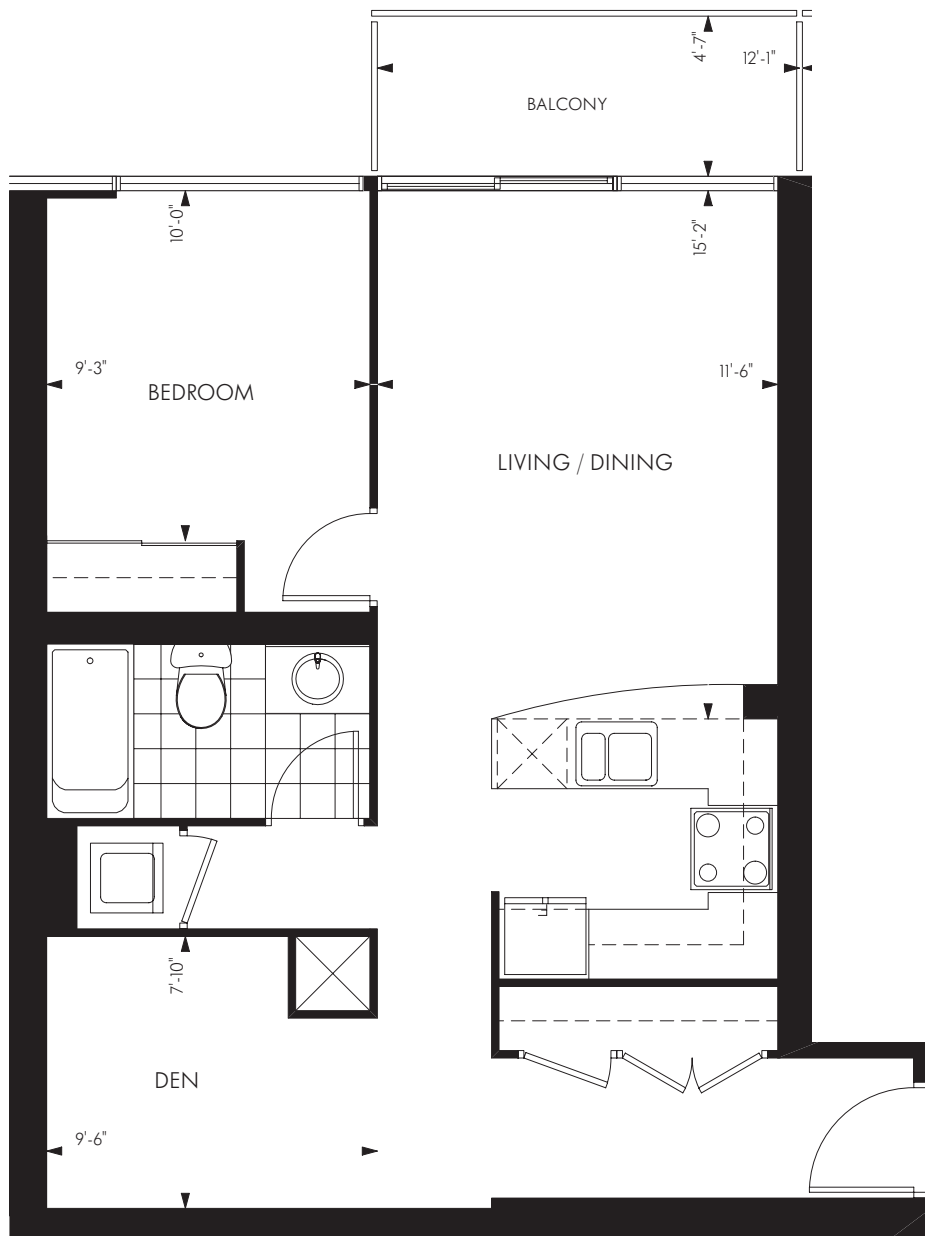

THE YONGE SUITE

AVAILABLE ON FLOORS 6 - 26
SUITES 601 TO 2601

701 sq. ft.

TERRACE
SUITE 601
ONLY

18 YORKVILLE

All dimensions are approximate. Sizes and specifications are subject to change without notice. E. & O. E.
All illustrations are artist's concept. Actual useable floor space varies from stated floor area.