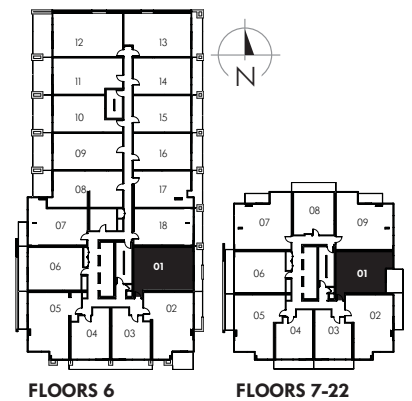

THE YONGE SUITE

AVAILABLE ON FLOORS 6 - 26
SUITES 601 TO 2601

701 sq. ft.

TERRACE
SUITE 601
ONLY

18 YORKVILLE

All dimensions are approximate. Sizes and specifications are subject to change without notice. E. & O. E.
All illustrations are artist's concept. Actual useable floor space varies from stated floor area.