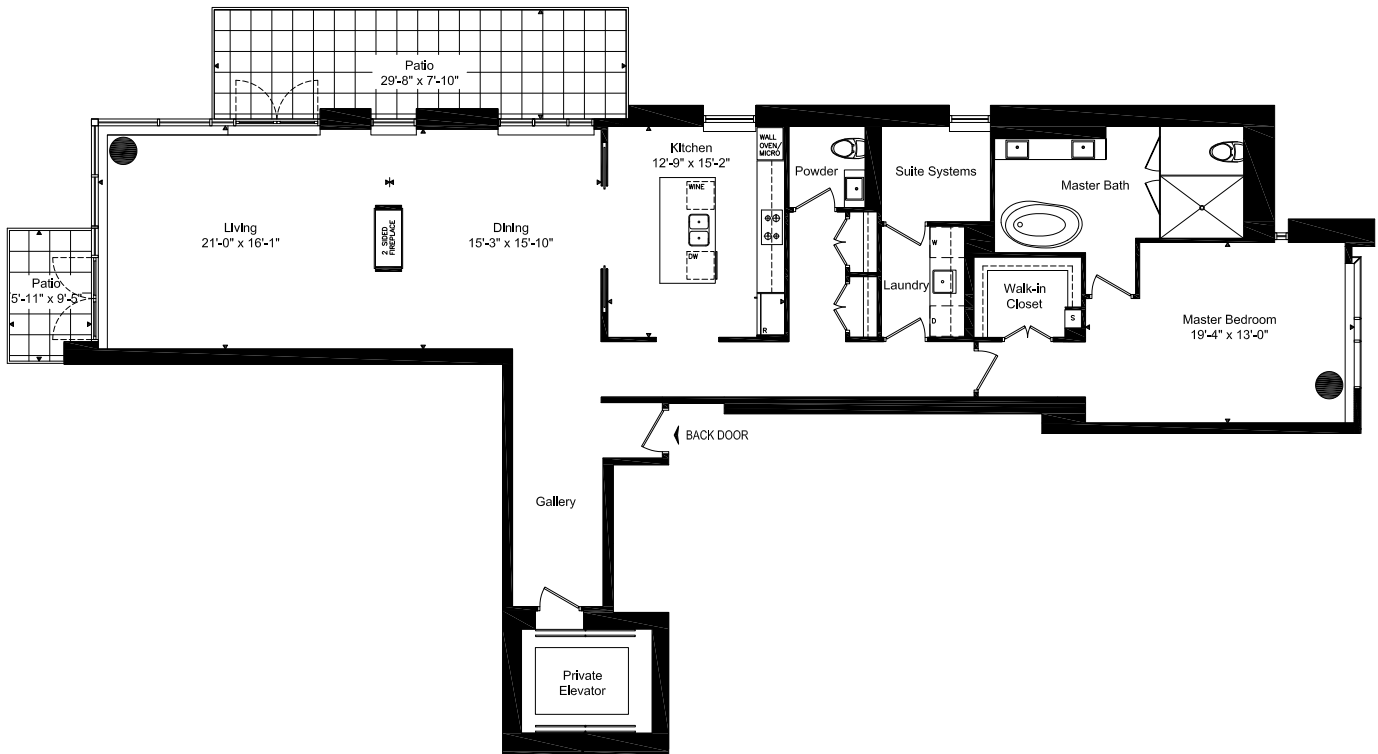

Residence B. Gold Package.

1 Bedroom
West East View

Suite Floor Area 1,974 sq.ft.
Balcony Area 280 sq.ft.

THE ST. THOMAS

THE ST. THOMAS WELCOME CENTRE
61 YORKVILLE AVE, TORONTO ON, M5R 1B7
T 416.759.2222 F 416.759.2622 TheStThomas.com

Floors 12 to 17

Actual usable floor space may vary from the stated floor area. All dimensions are subject to normal construction variances. Sizes and specifications are subject to change without notice. Some features may vary by suite design. Furniture not included. For floor specific plans, please see sales associate. E. & O. E.