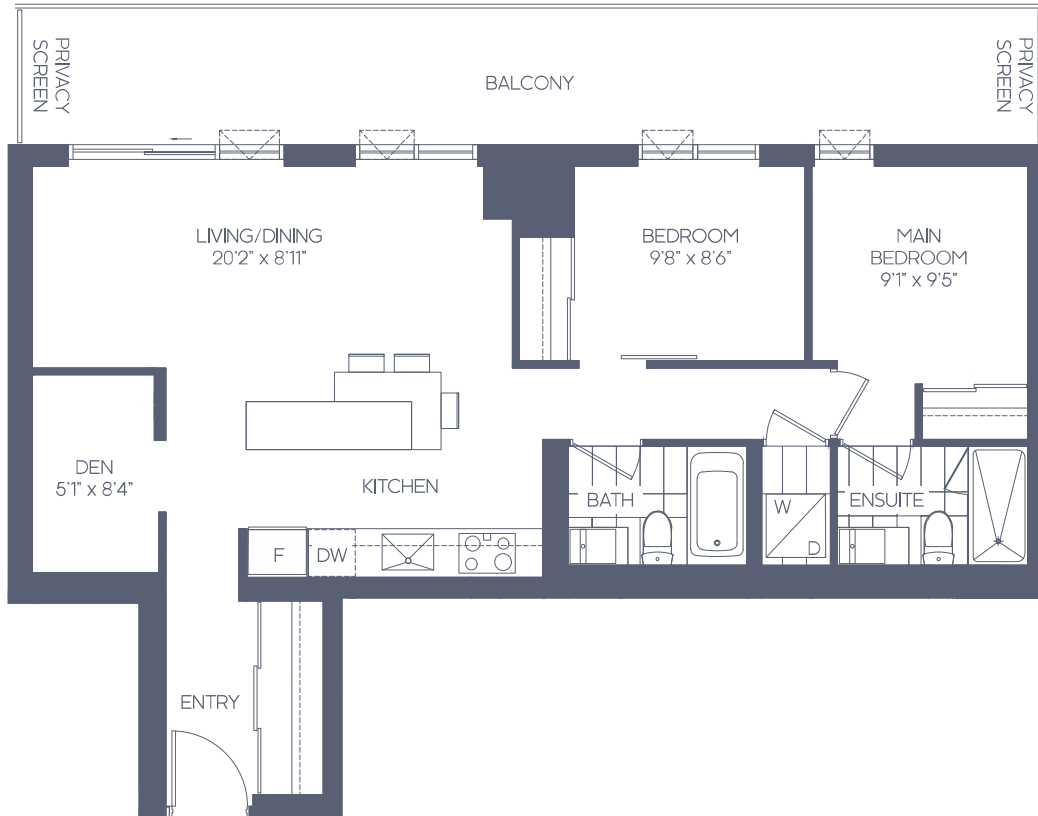

GALLERY SUITES THE BALDWIN

2 BEDROOM + DEN 2BD-A EAST VIEW

SUITE AREA: 907 SQ. FT.
OUTDOOR AREA: 253 SQ. FT.
TOTAL AREA: 1,160 SQ. FT.

Daniels
love where you live™