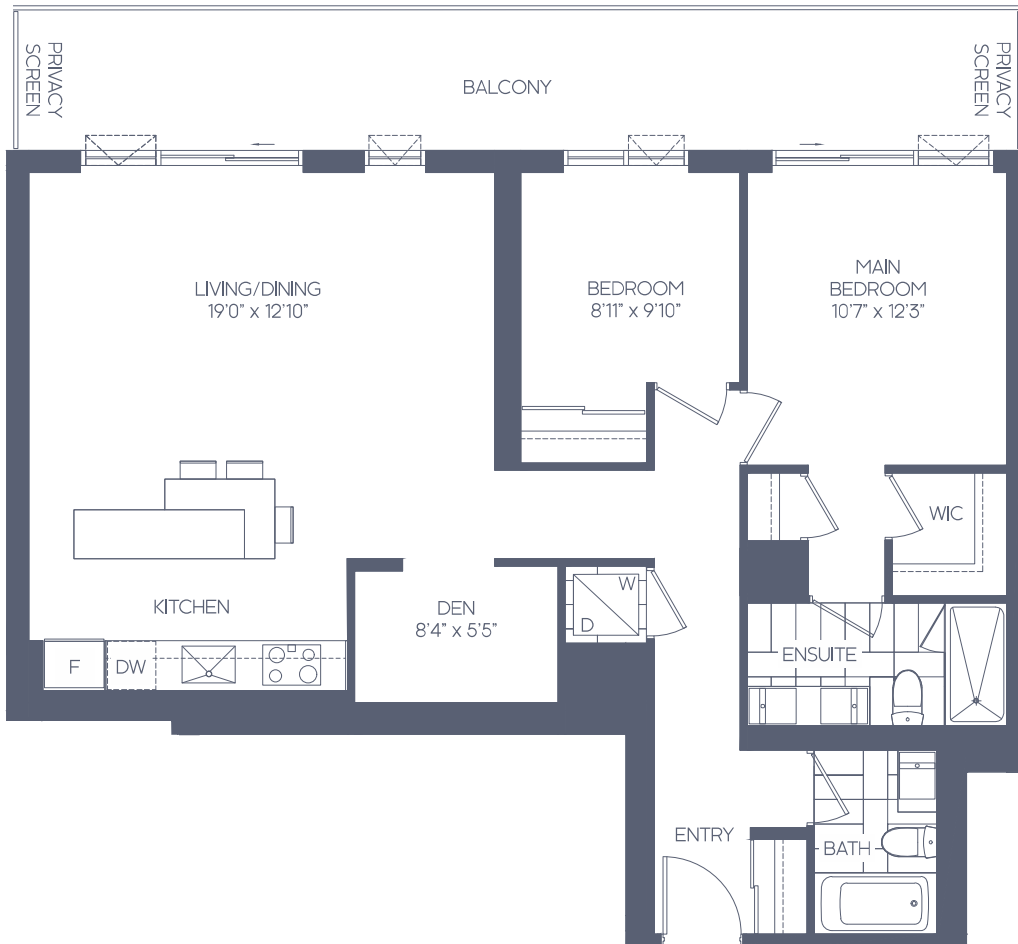

GALLERY SUITES THE BELMORE

2 BEDROOM + DEN 2BD-B WEST VIEW

SUITE AREA: 1,093 SQ. FT.
OUTDOOR AREA: 242 SQ. FT.
TOTAL AREA: 1,335 SQ. FT.

Daniels
love where you live™