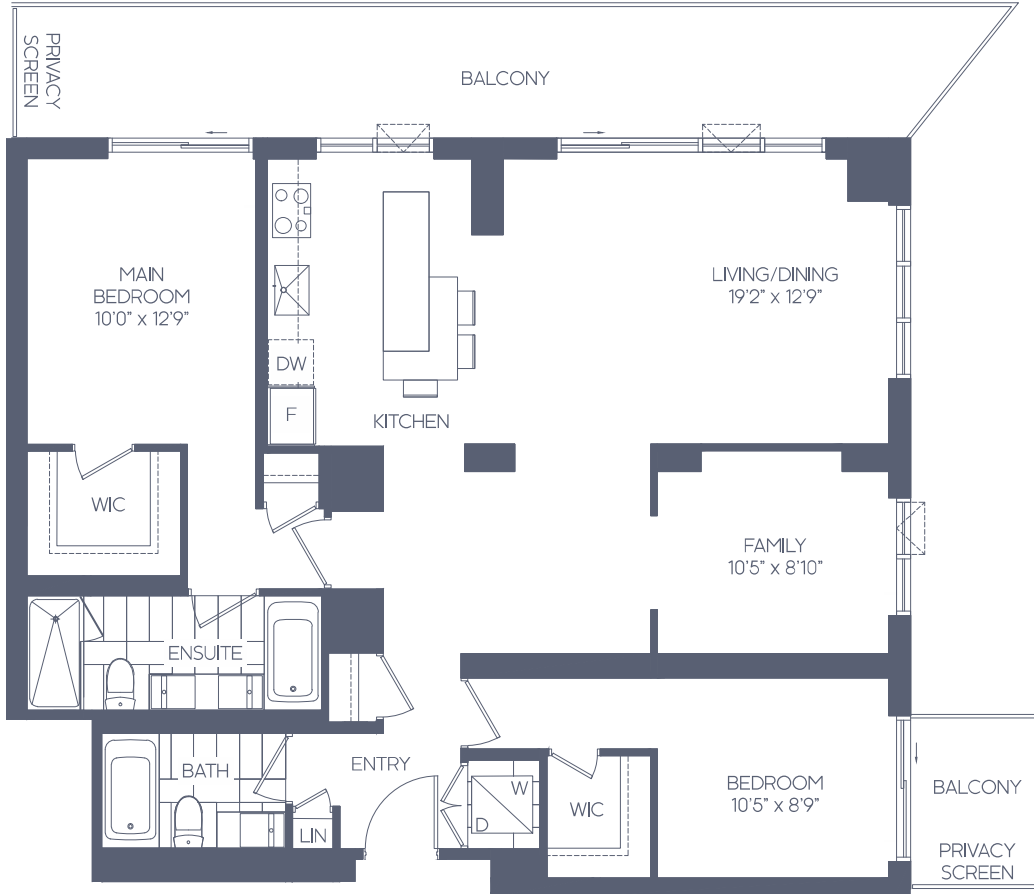

GALLERY SUITES THE REID

2 BEDROOM + FAMILY 2BF-B NORTHWEST VIEW

SUITE AREA: 1,243 SQ. FT.
OUTDOOR AREA: 289 SQ. FT.
TOTAL AREA: 1,532 SQ. FT.

Daniels
love where you live™