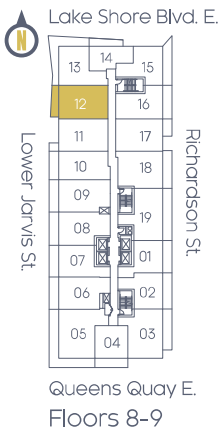

THE ALEXANDER

1 BEDROOM + DEN 1BD-H' WEST VIEW

SUITE AREA: 654 SQ. FT.
OUTDOOR AREA: 93 SQ. FT.*
TOTAL AREA: 747 SQ. FT.

*Please note: Outdoor area on floor 9 is 97 SQ. FT.

Daniels
love where you live™