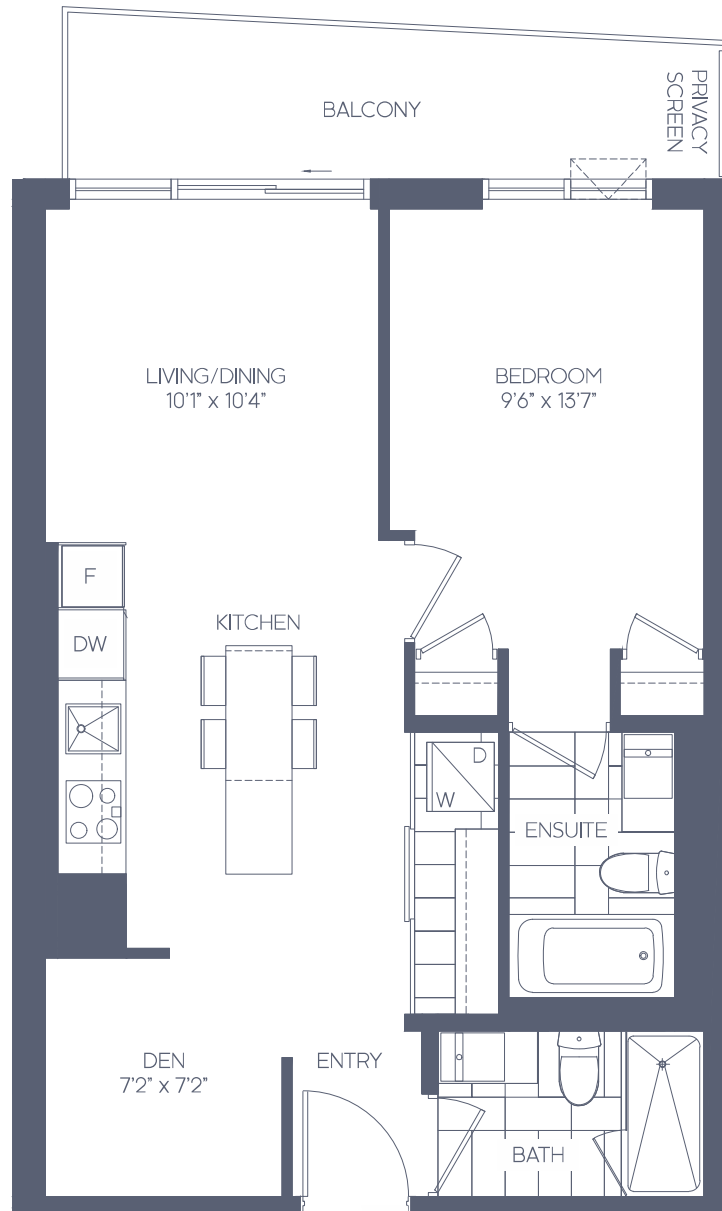

THE ALEXANDER

1 BEDROOM + DEN 1BD-H' WEST VIEW

SUITE AREA: 654 SQ. FT.
OUTDOOR AREA: 93 SQ. FT.*
TOTAL AREA: 747 SQ. FT.

*Please note: Outdoor area on floor 9 is 97 SQ. FT.

Daniels
love where you live™