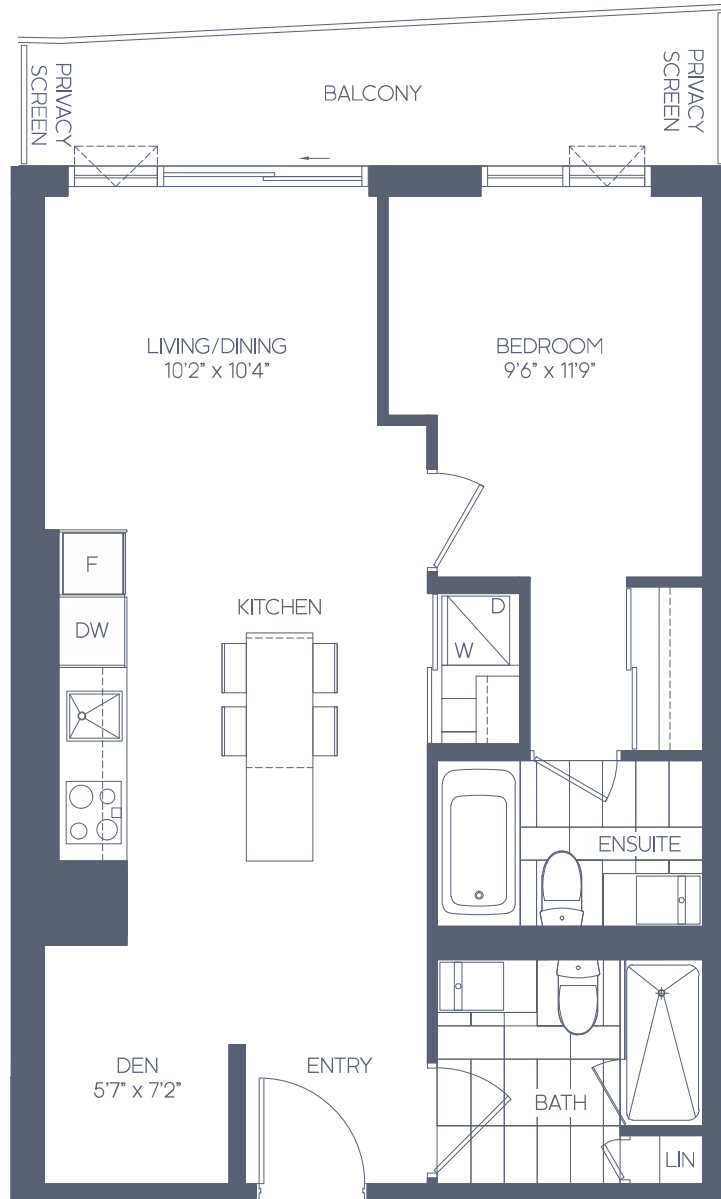

THE ATWOOD

1 BEDROOM + DEN 1BD-H WEST VIEW

SUITE AREA: 654 SQ. FT.
OUTDOOR AREA: 86 SQ. FT.*
TOTAL AREA: 740 SQ. FT.

*Please note: Outdoor area on floor 4 is 915Q. FT.

Daniels
love where you live™