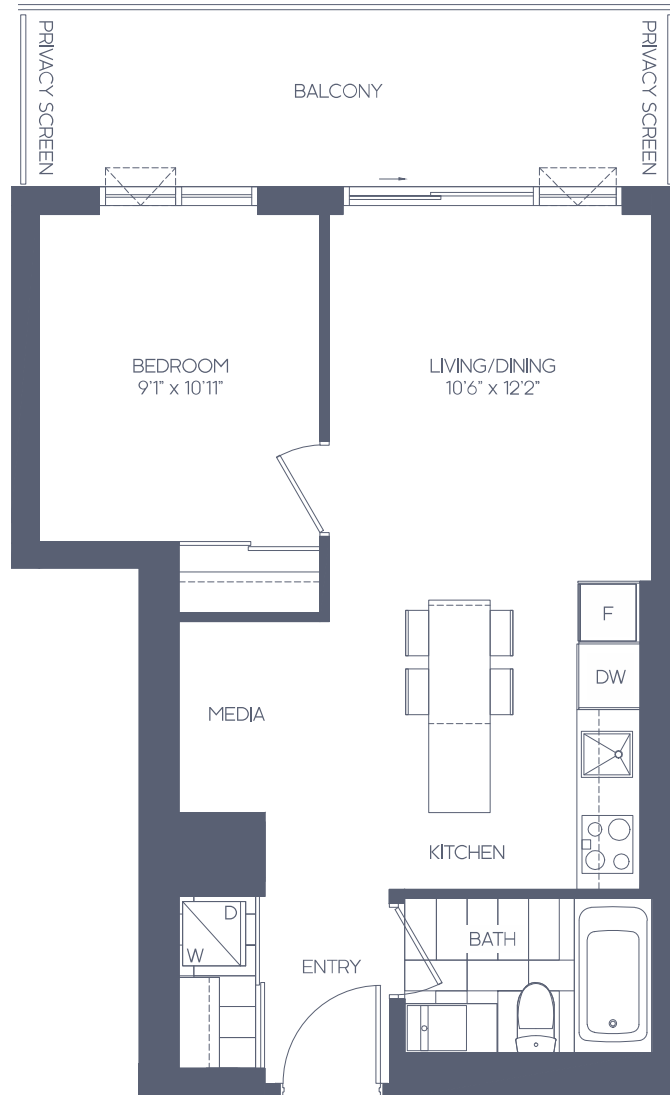

THE BIRKETT

1 BEDROOM + MEDIA 1B-F EAST VIEW

SUITE AREA: 556 SQ. FT.
OUTDOOR AREA: 124 SQ. FT.
TOTAL AREA: 680 SQ. FT.

Daniels
love where you live™