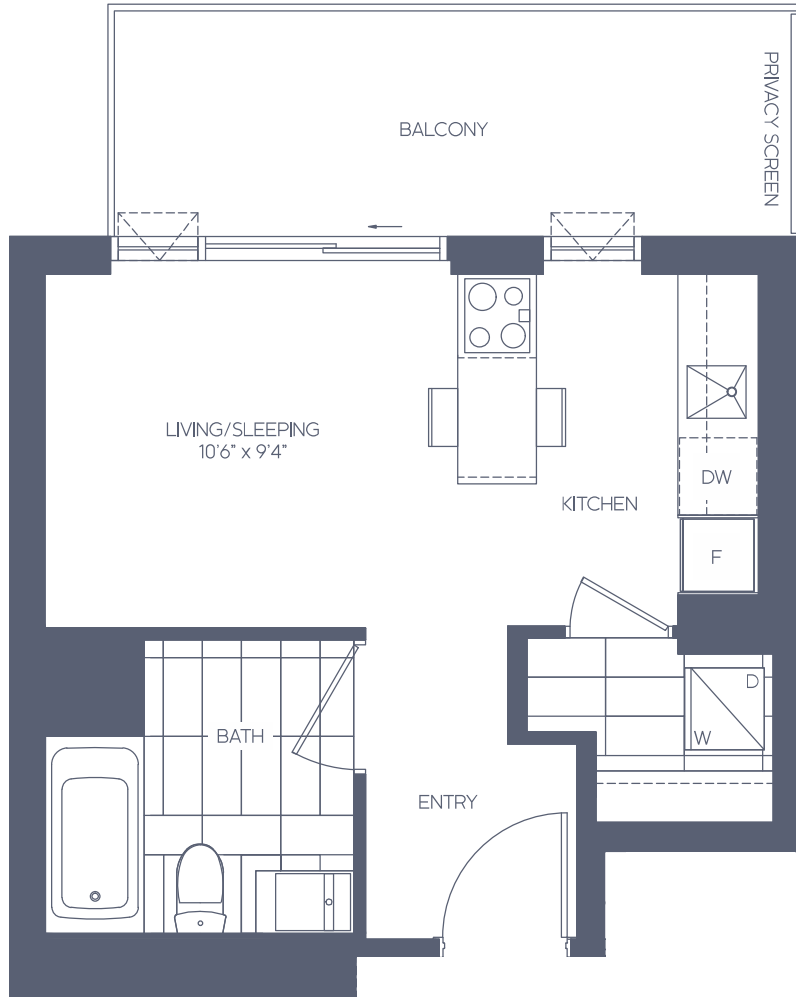

THE COHEN

STUDIO

S-A

NORTH VIEW

SUITE AREA: 349 SQ. FT.
OUTDOOR AREA: 103 SQ. FT.
TOTAL AREA: 452 SQ. FT.

Daniels
love where you live™