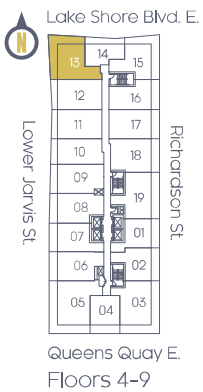

THE COUPLAND

1 BEDROOM 1B-G NORTHWEST VIEW

SUITE AREA: 581 SQ. FT.
 OUTDOOR AREA: 256 SQ. FT.*
 TOTAL AREA: 837 SQ. FT.

*Please note: Outdoor area varies on each floor.
 All areas and stated room dimensions are approximate. Floor area measured in accordance with Tarion Warranty Corporation bulletin #22. Actual living areas will vary from the stated floor areas. Actual outdoor area will vary depending on location within the building. The purchaser acknowledges that the actual unit purchased may be a reverse layout to the plan shown. Key plates and balcony sizes vary from floor to floor. See Sales Representative for full details. Illustration is artist's concept. E. & O.E.