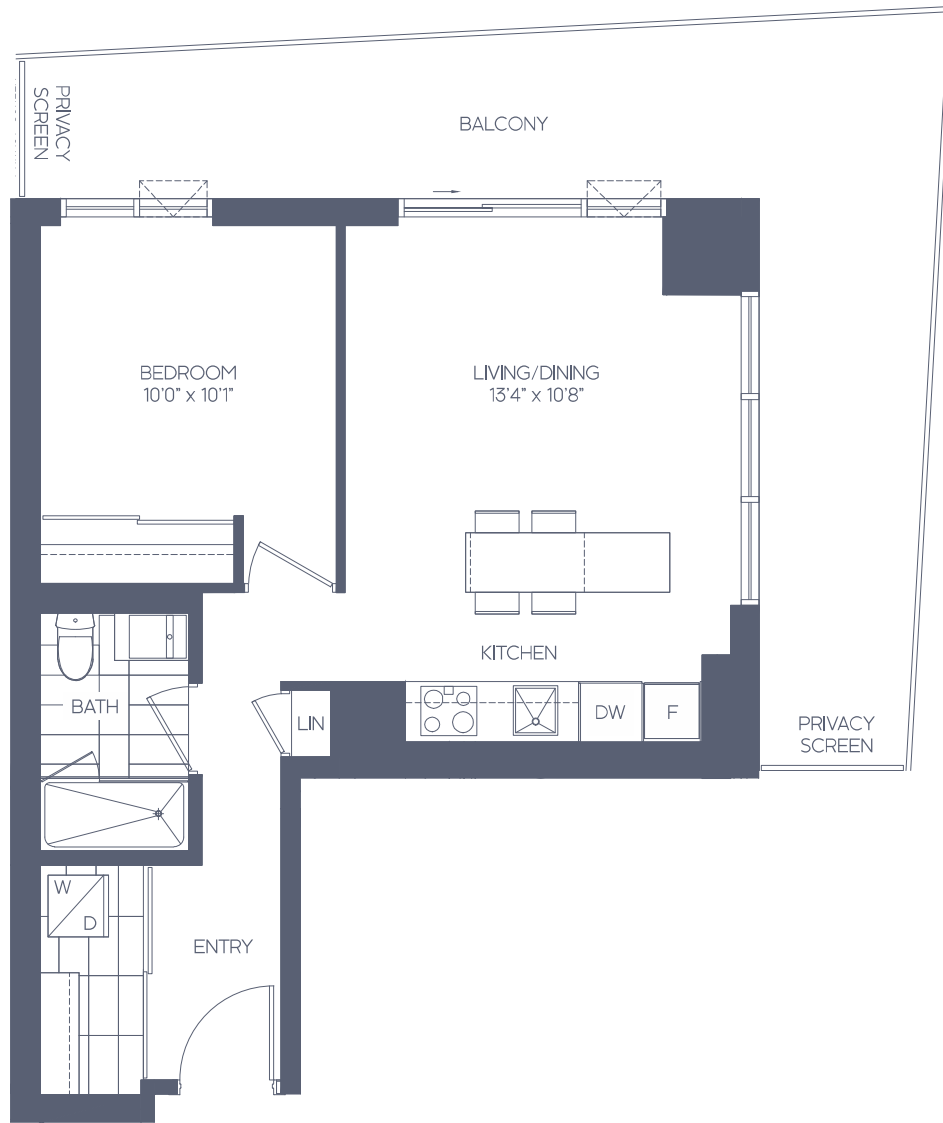

THE COUPLAND

1 BEDROOM 1B-G NORTHWEST VIEW

SUITE AREA: 581 SQ. FT.
 OUTDOOR AREA: 256 SQ. FT.*
 TOTAL AREA: 837 SQ. FT.

*Please note: Outdoor area varies on each floor.
 All areas and stated room dimensions are approximate. Floor area measured in accordance with Tarion Warranty Corporation bulletin #22. Actual living areas will vary from the stated floor areas. Actual outdoor area will vary depending on location within the building. The purchaser acknowledges that the actual unit purchased may be a reverse layout to the plan shown. Key plates and balcony sizes vary from floor to floor. See Sales Representative for full details. Illustration is artist's concept. E. & O.E.