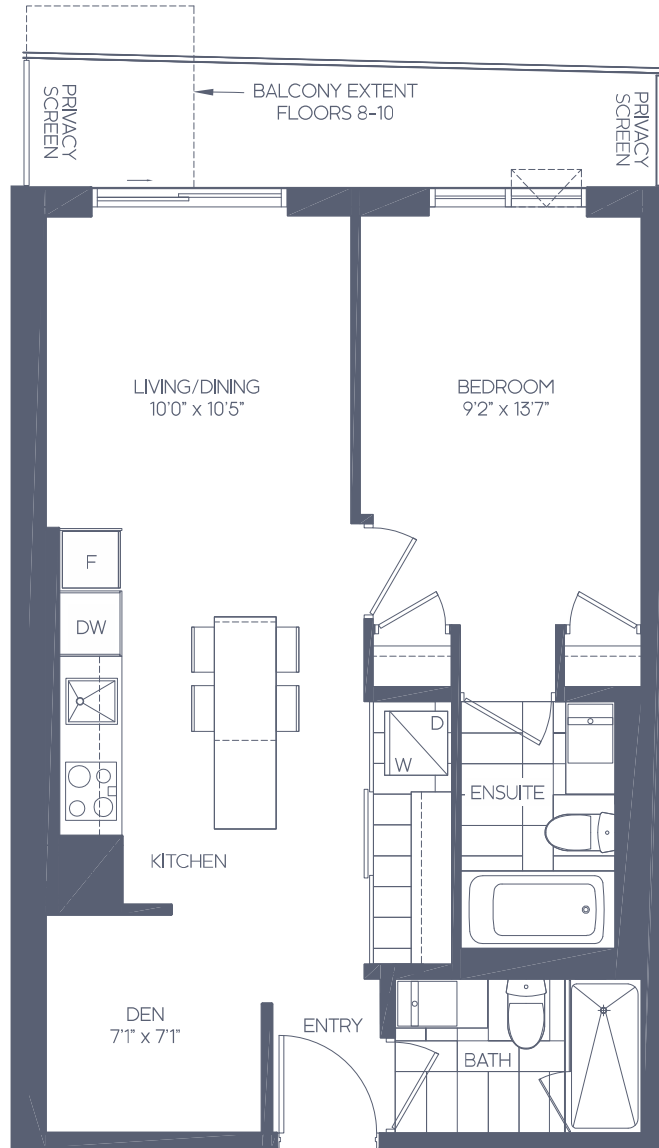

THE FOX

1 BEDROOM + DEN 1BD-F WEST VIEW

SUITE AREA: 639 SQ. FT.
OUTDOOR AREA: 91 SQ. FT.*
TOTAL AREA: 730 SQ. FT.

Floors 4-9

*Please note: Outdoor area on floors 8-10 is 32 SQ. FT.
Outdoor area on floor 4 is 85 SQ. FT.

Daniels
love where you live™