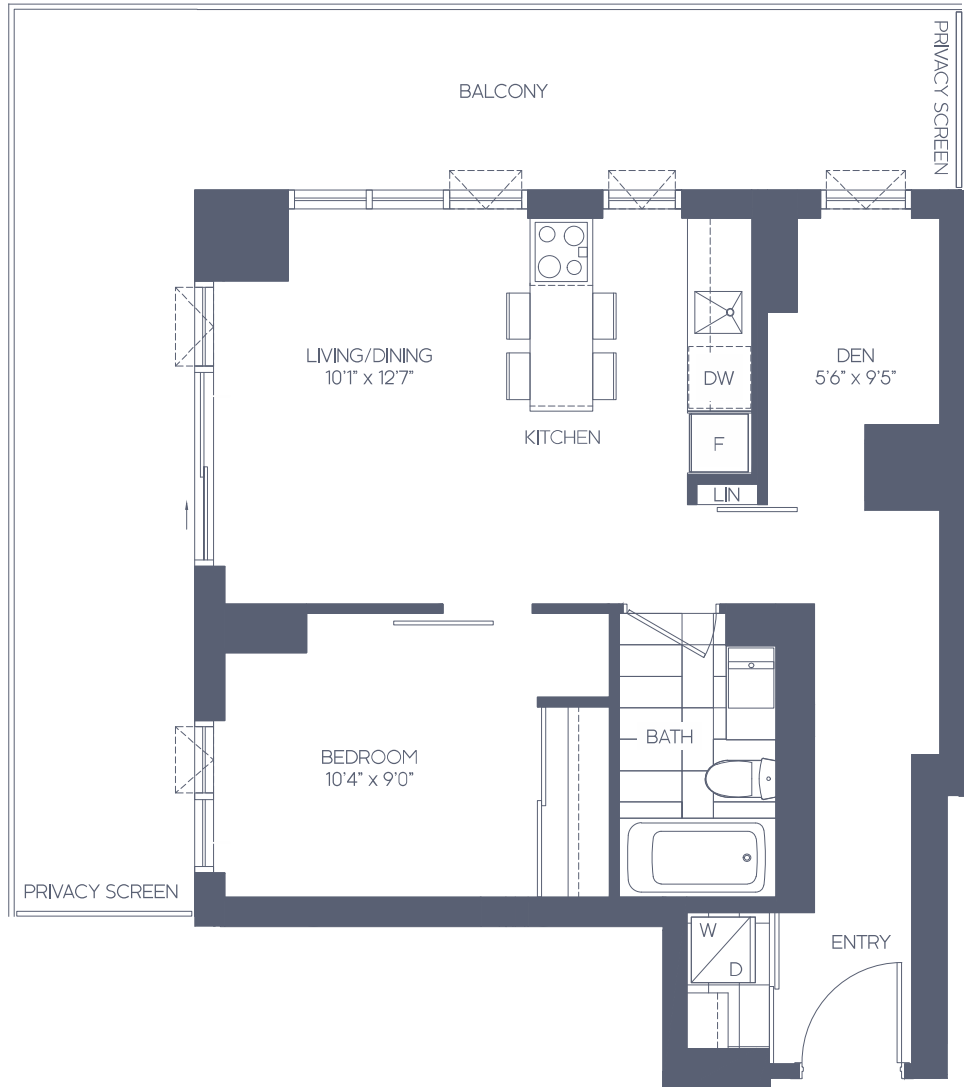

THE GAGNON

1 BEDROOM + DEN 1BD-C NORTHEAST VIEW

SUITE AREA: 603 SQ. FT.
OUTDOOR AREA: 314 SQ. FT.
TOTAL AREA: 917 SQ. FT.

Daniels
love where you live™