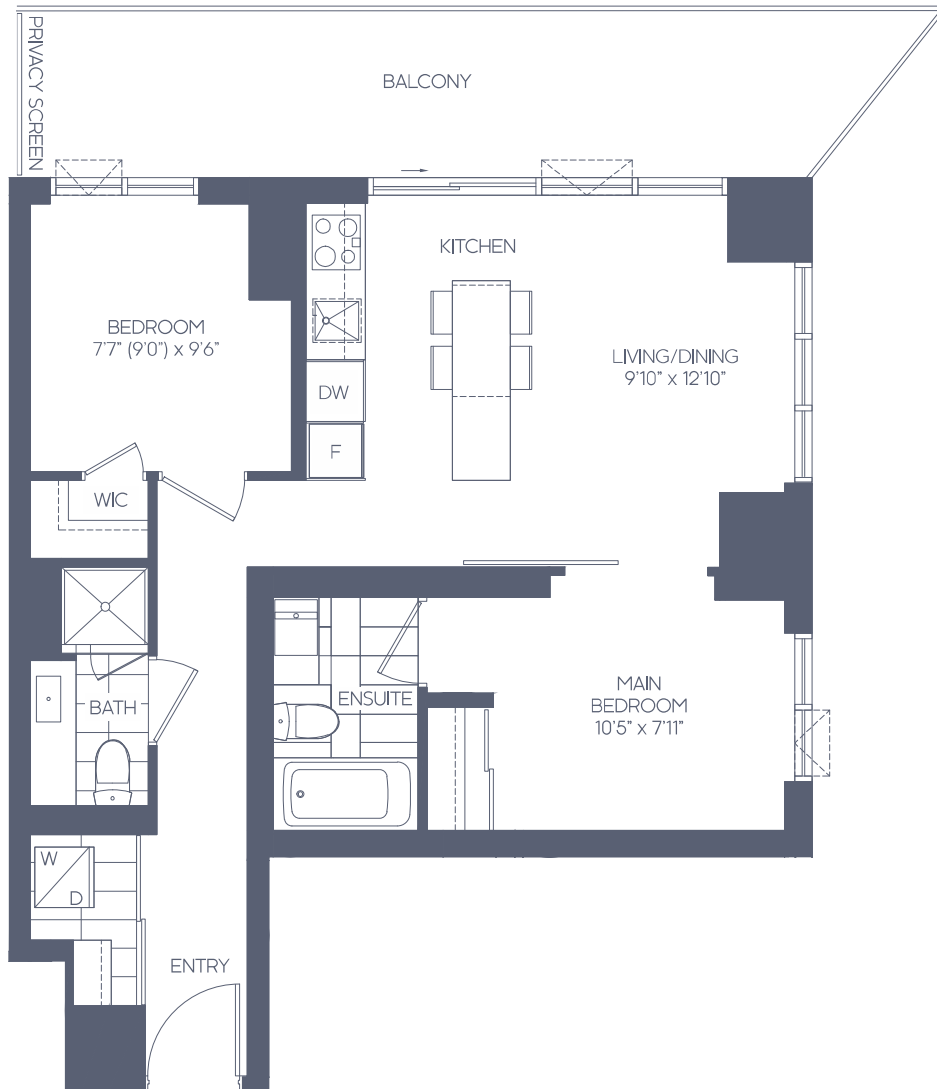

THE JONES

2 BEDROOM 2B-A NORTHWEST VIEW

SUITE AREA: 693 SQ. FT.
OUTDOOR AREA: 175 SQ. FT.
TOTAL AREA: 868 SQ. FT.

Daniels
love where you live™