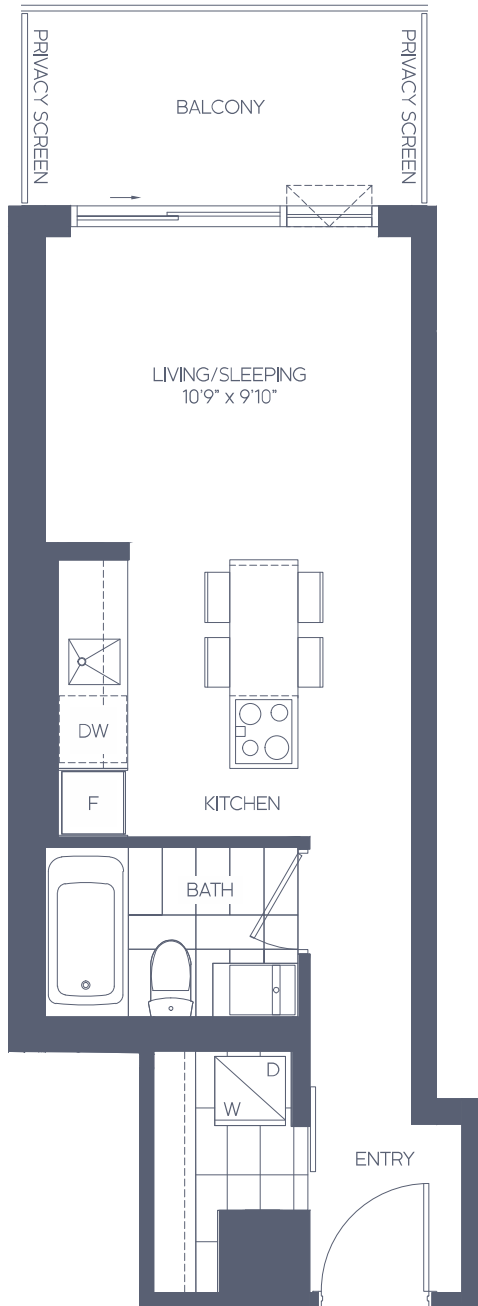

THE LANOIS

STUDIO S-B WEST VIEW

SUITE AREA: 366 SQ. FT.
OUTDOOR AREA: 69 SQ. FT.
TOTAL AREA: 435 SQ. FT.

Daniels
love where you live™