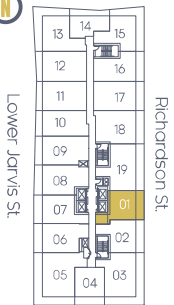

Lake Shore Blvd. E.

Queens Quay E.
Floors 4-9