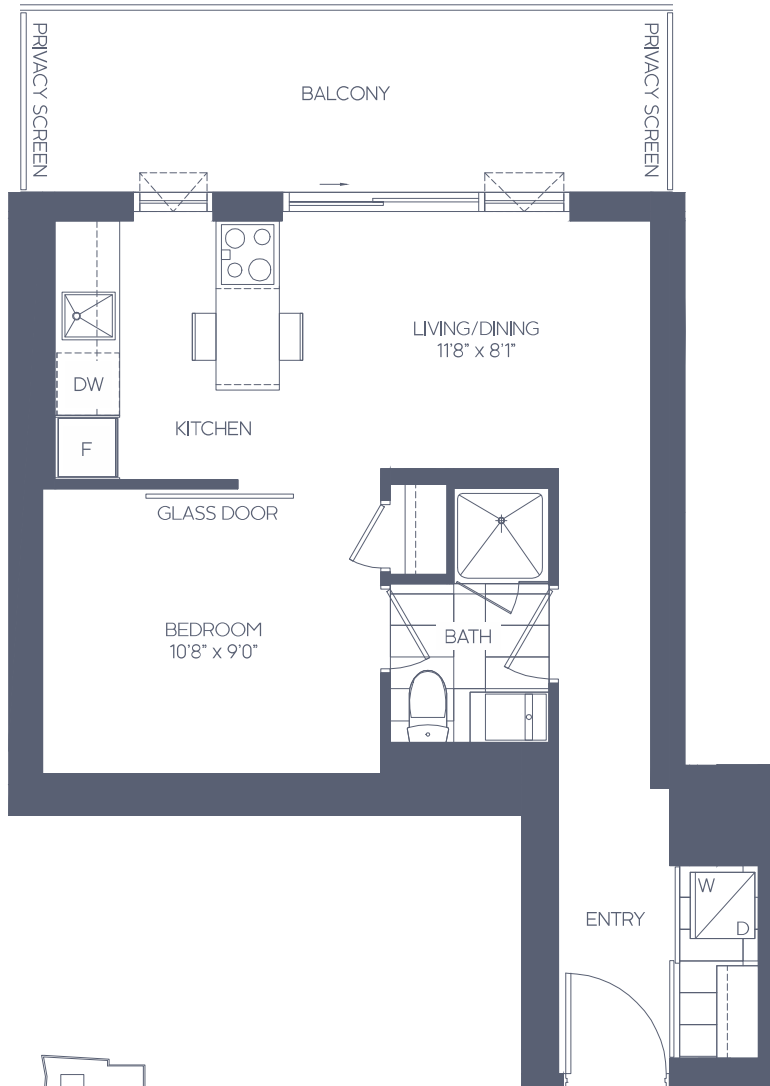

THE LEMIEUX

1 BEDROOM 1B-B EAST VIEW

SUITE AREA: 472 SQ. FT.
OUTDOOR AREA: 120 SQ. FT.
TOTAL AREA: 592 SQ. FT.