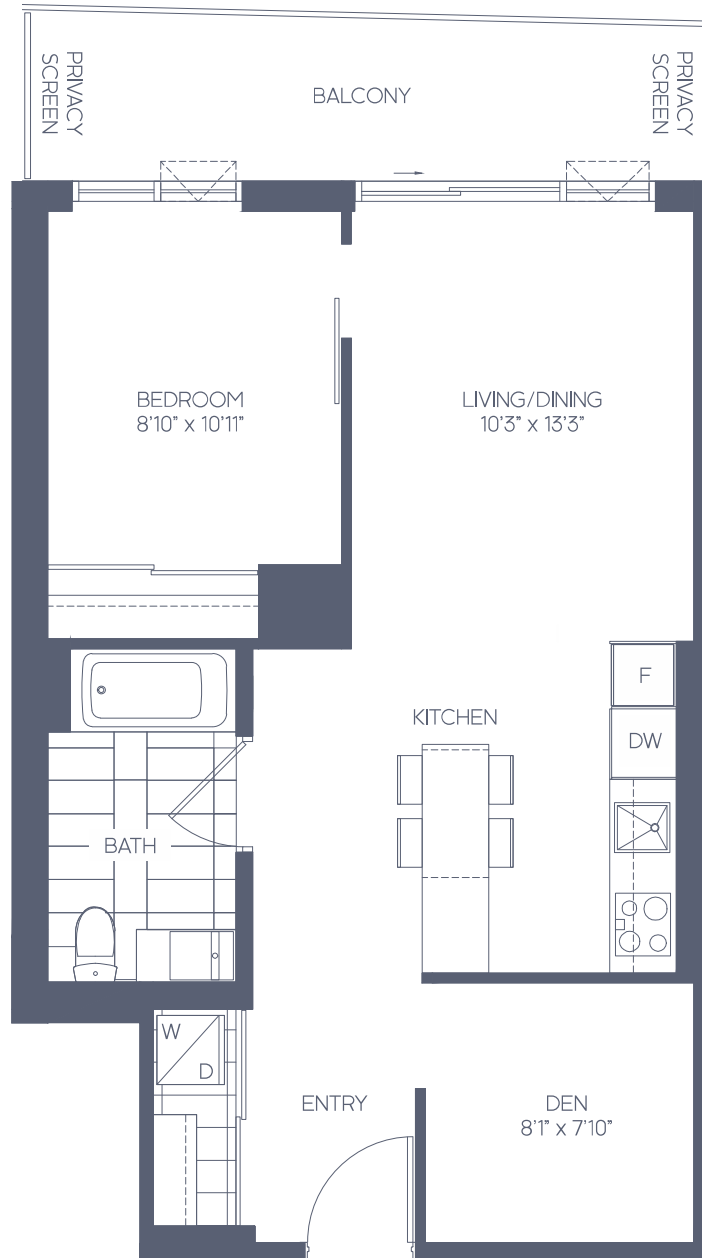

THE MAESTRO

1 BEDROOM + DEN 1BD-G WEST VIEW

SUITE AREA: 644 SQ. FT.
OUTDOOR AREA: 104 SQ. FT.*
TOTAL AREA: 748 SQ. FT.

Queens Quay E.
Floors 4-9

*Please note: Outdoor area on floors 5-7 vary. Outdoor area on floors 8-10 is 121 SQ. FT.

Daniels
love where you live™