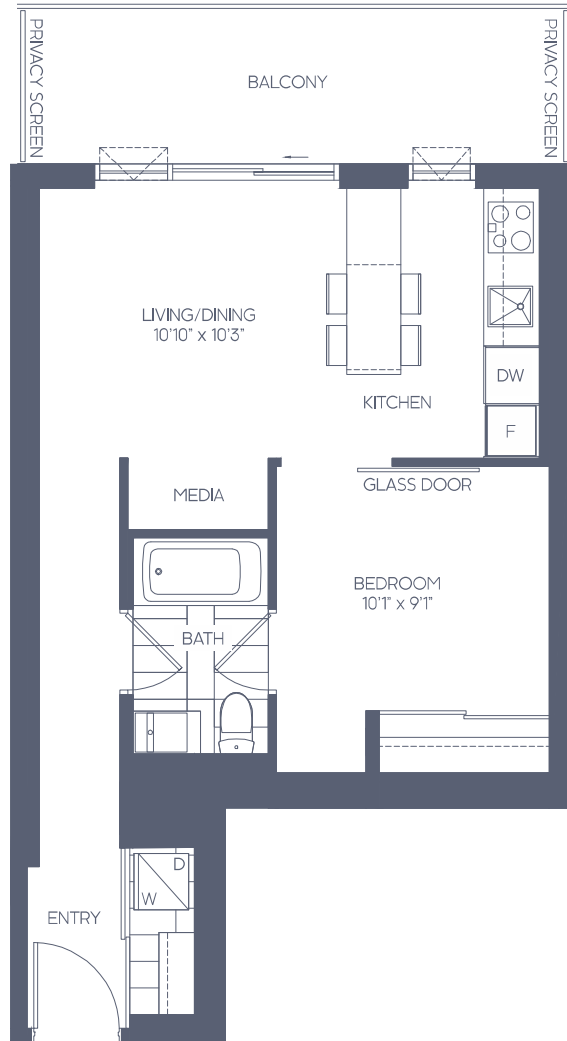

THE MONNET

1 BEDROOM + MEDIA 1B-E WEST VIEW

SUITE AREA: 545 SQ. FT.
OUTDOOR AREA: 119 SQ. FT.
TOTAL AREA: 664 SQ. FT.

Daniels
love where you live™