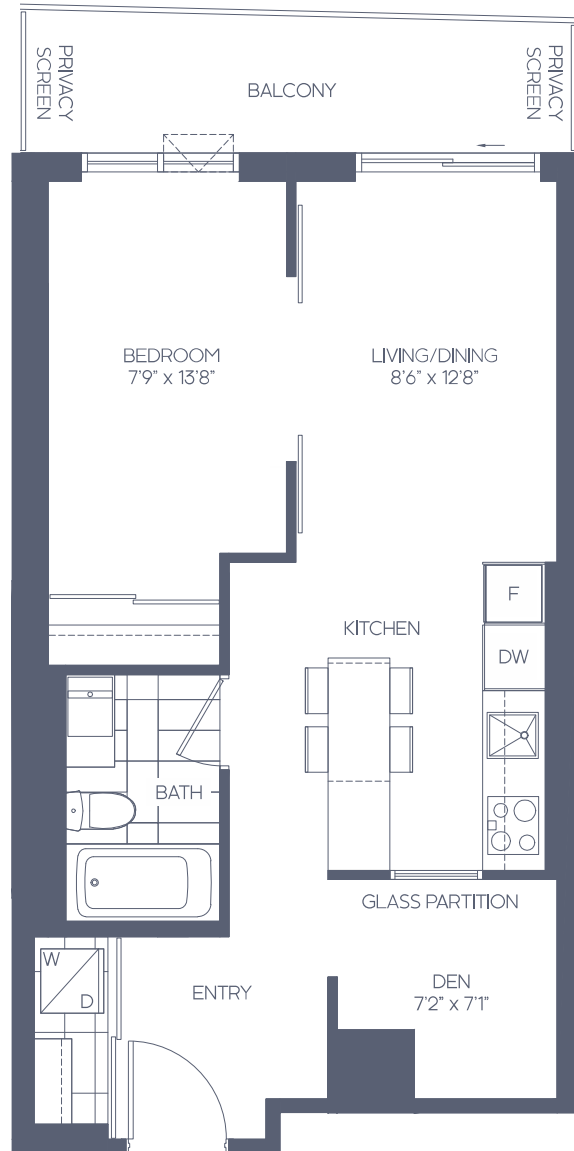

THE MORGAN

1 BEDROOM + DEN 1BD-A WEST VIEW

SUITE AREA: 562 SQ. FT.
OUTDOOR AREA: 82 SQ. FT.*
TOTAL AREA: 644 SQ. FT.

Daniels
love where you live™