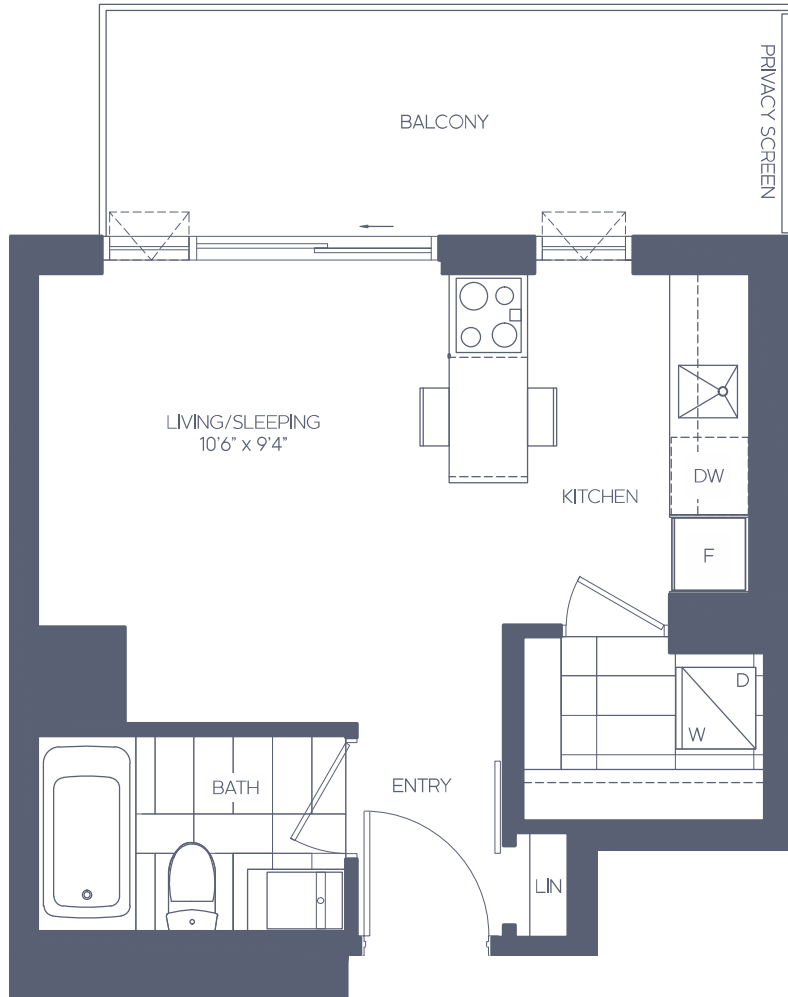

THE MUNROE

STUDIO S-A' NORTH VIEW

SUITE AREA: 349 SQ. FT.
OUTDOOR AREA: 103 SQ. FT.
TOTAL AREA: 452 SQ. FT.

Daniels
love where you live™