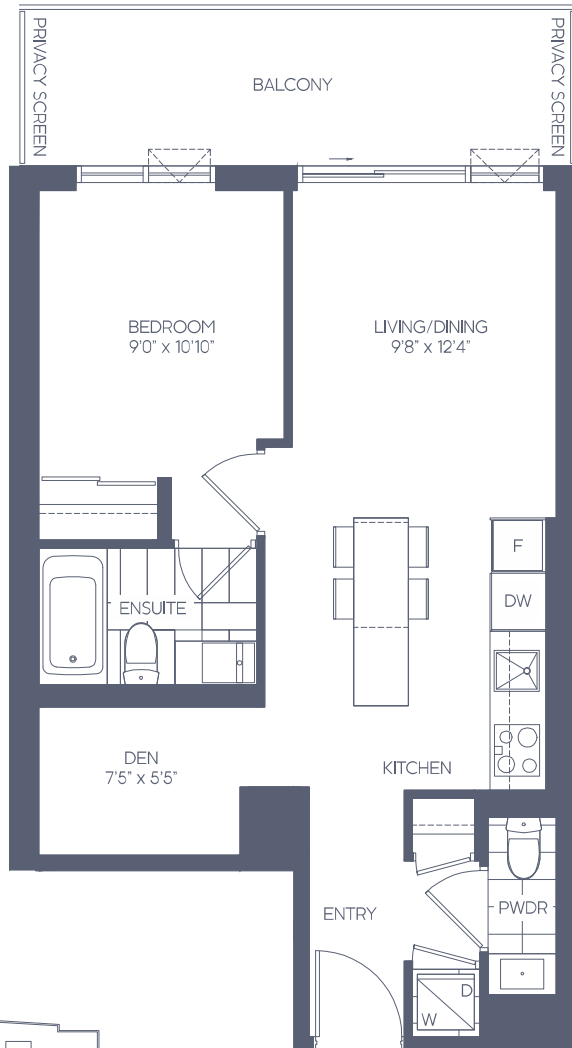

THE OGDEN

1 BEDROOM + DEN 1BD-B WEST VIEW

SUITE AREA: 585 SQ. FT.
OUTDOOR AREA: 119 SQ. FT.
TOTAL AREA: 704 SQ. FT.

Daniels
love where you live™