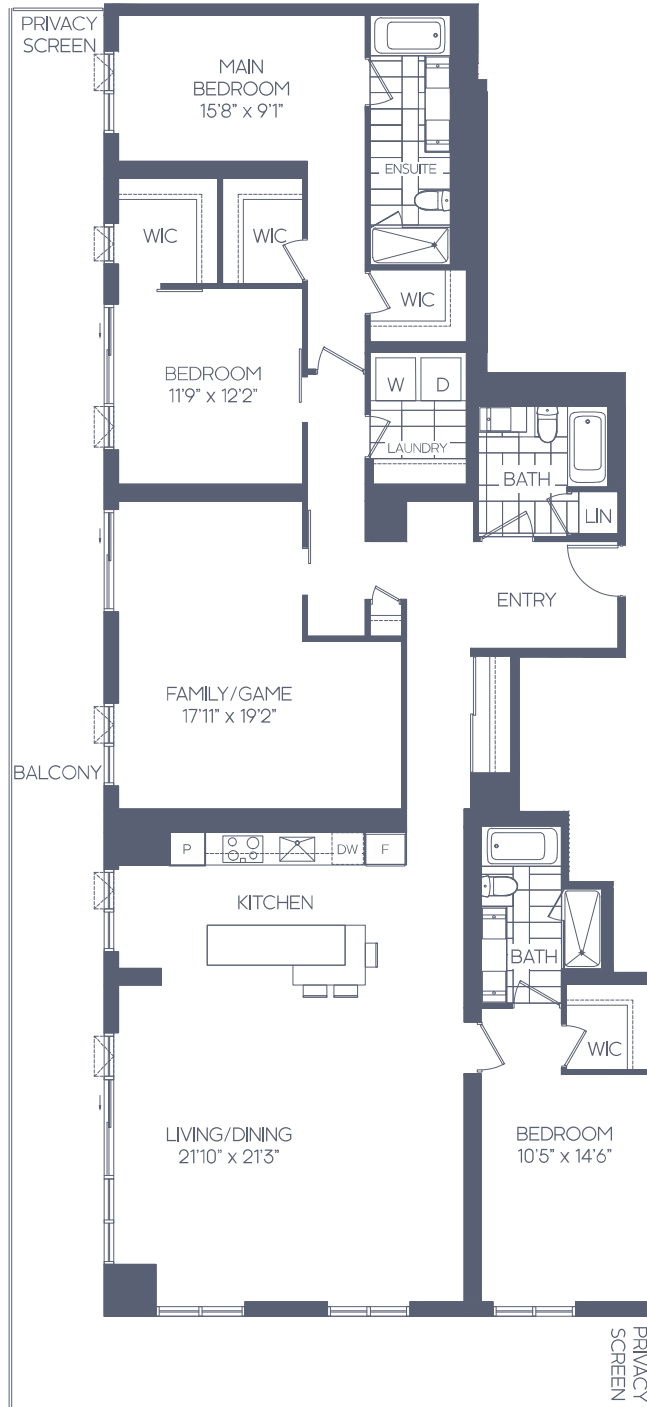

PENTHOUSE SUITES THE MORISSETTE

3 BEDROOM + FAMILY 3BF-B SOUTHWEST VIEW

SUITE AREA: 2,394 SQ. FT.
OUTDOOR AREA: 717 SQ. FT.
TOTAL AREA: 3,111 SQ. FT.

Daniels
love where you live™