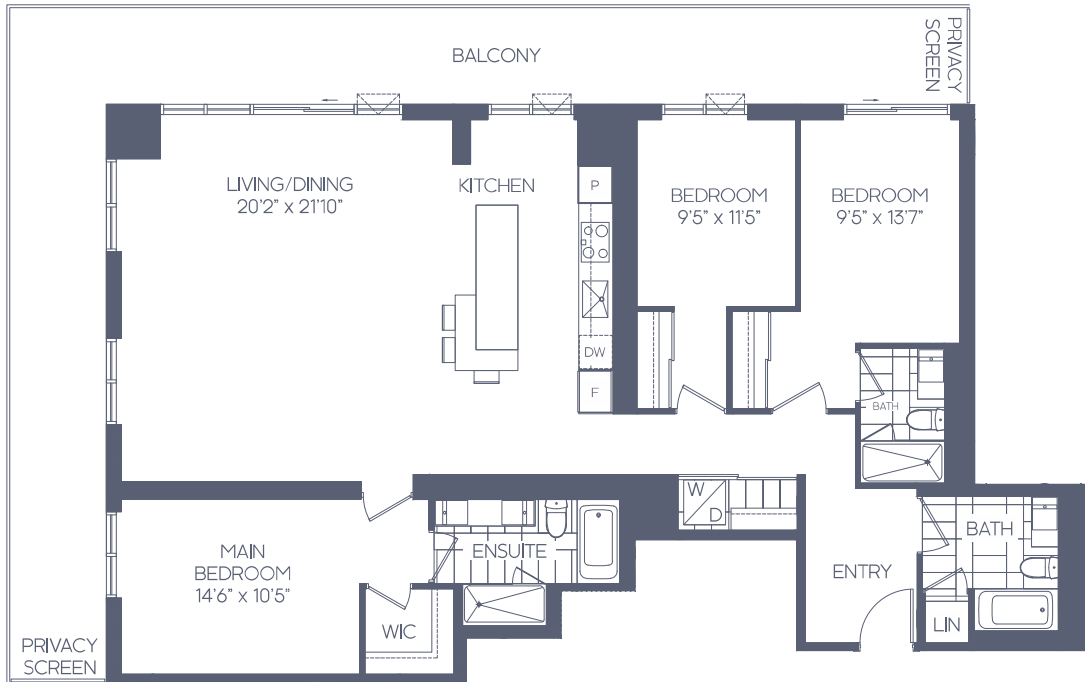

GALLERY SUITES THE THOMSON

3 BEDROOM 3B-B SOUTHWEST VIEW

SUITE AREA: 1,689 SQ. FT.
OUTDOOR AREA: 540 SQ. FT.
TOTAL AREA: 2,229 SQ. FT.

Daniels
love where you live™