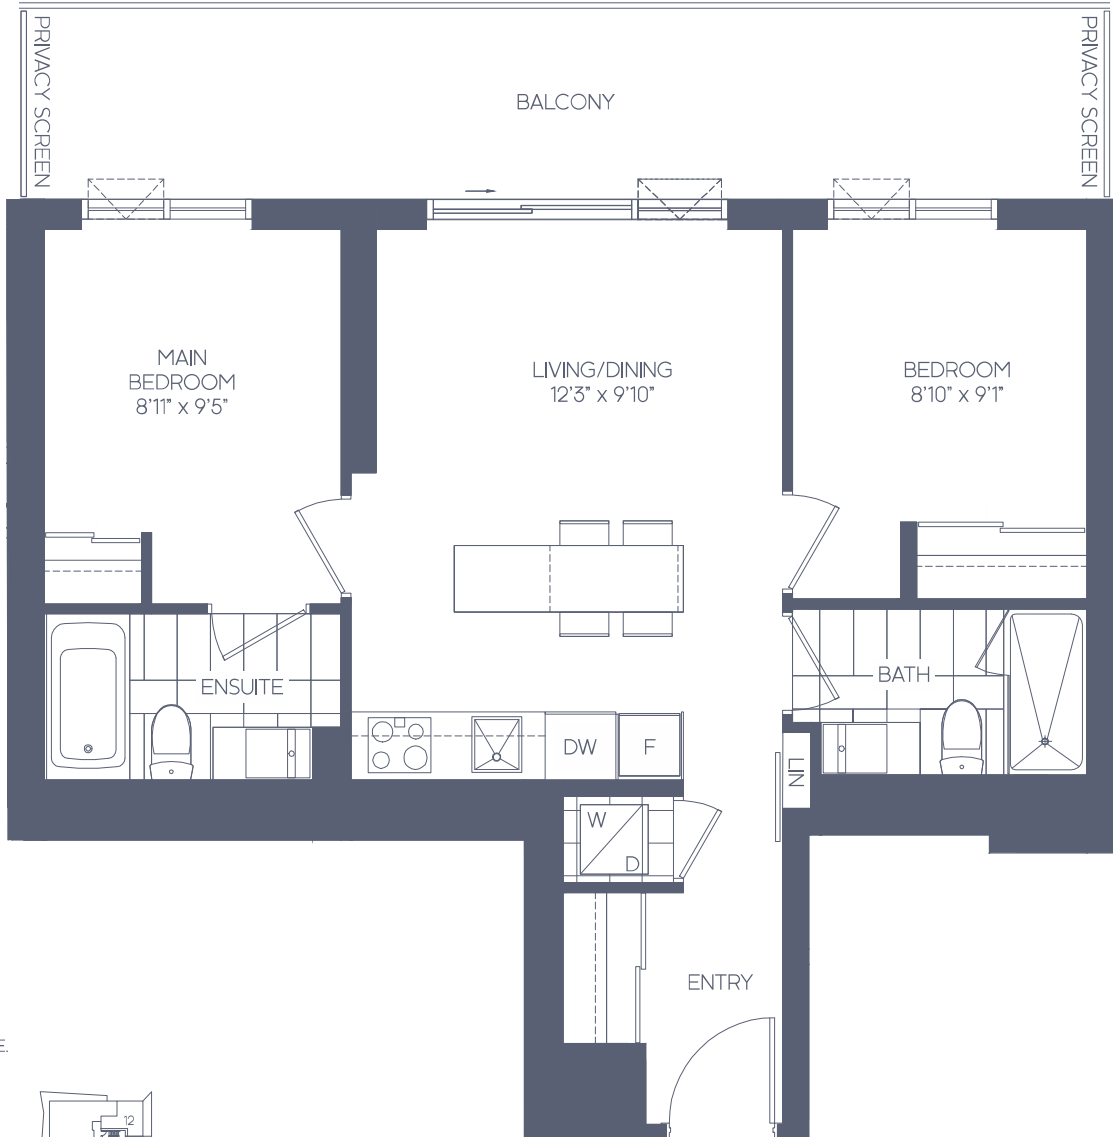

THE WILLIAMS

2 BEDROOM 2B-B EAST VIEW

SUITE AREA: 705 SQ. FT.
OUTDOOR AREA: 192 SQ. FT.
TOTAL AREA: 897 SQ. FT.

Daniels
love where you live™