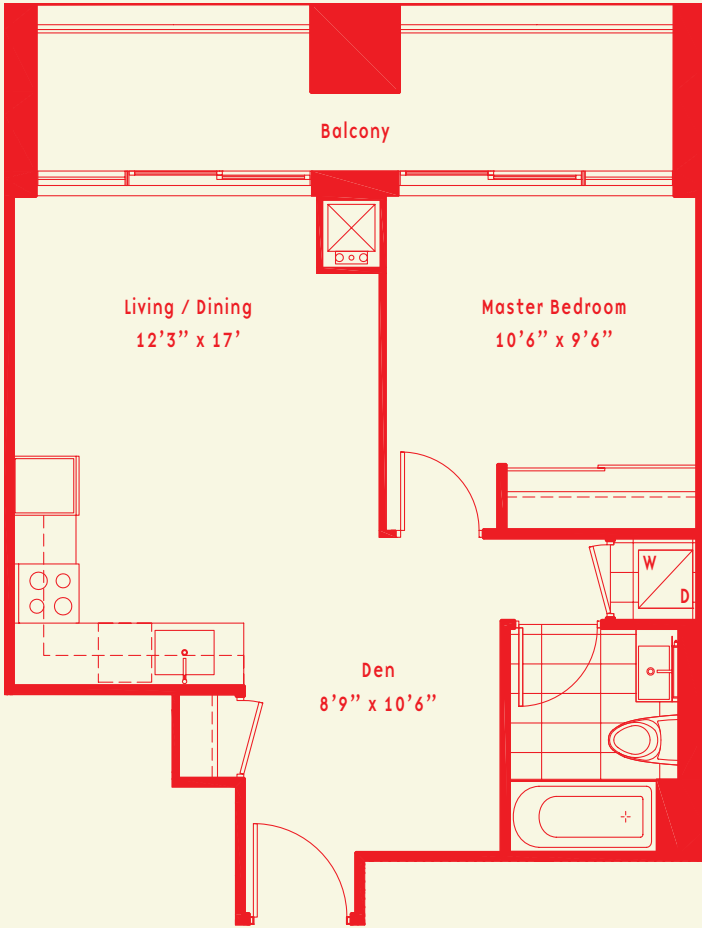

1-R / 1 BEDROOM + DEN
>> 584 SF

FLOOR 06 - 27

Material, specifications, and floor plans are subject to change without notice. All floor plans are approximate dimensions. Actual usable floor space may vary from the stated floor area. E.&O.E. Sq.ft. includes open area.