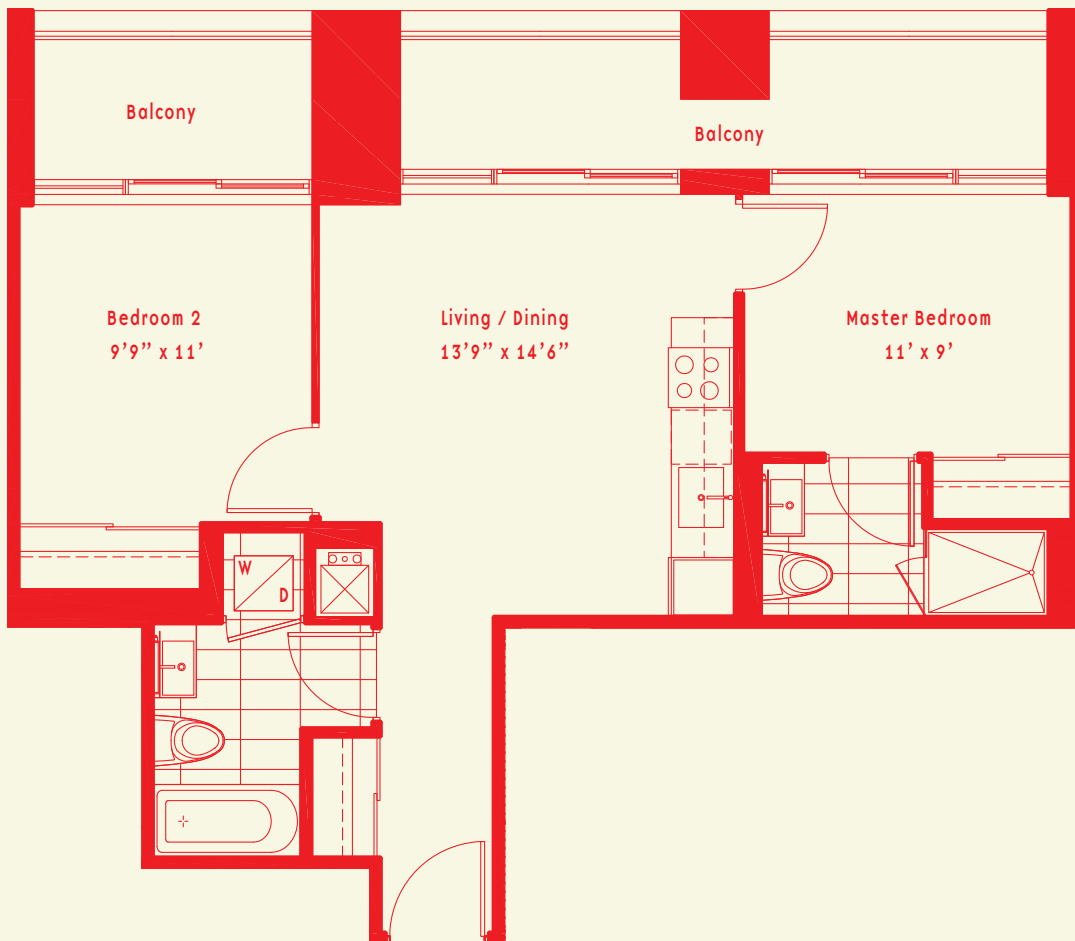

2-C / 2 BEDROOM
>> 789 SF

FLOOR 06 - 27

FLOOR 28 - 37

Material, specifications, and floor plans are subject to change without notice. All floor plans are approximate dimensions. Actual usable floor space may vary from the stated floor area. E.&O.E. Sq.ft. includes open area.