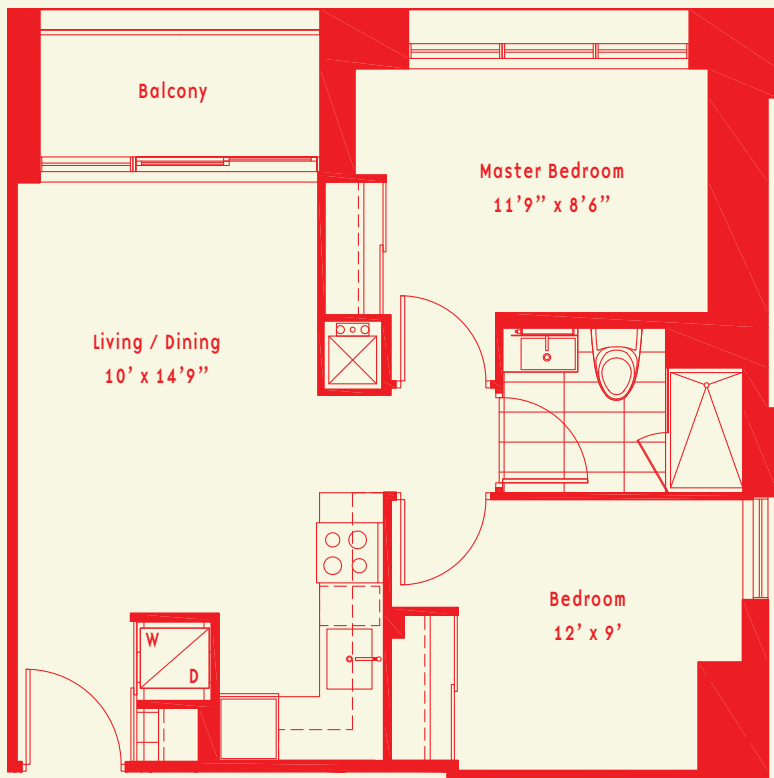

**>> 2-L / 2 BEDROOM
605 SF**

FLOOR 39 - 50

Material, specifications, and floor plans are subject to change without notice. All floor plans are approximate dimensions. Actual usable floor space may vary from the stated floor area. E.&O.E. Sq.ft. includes open area.