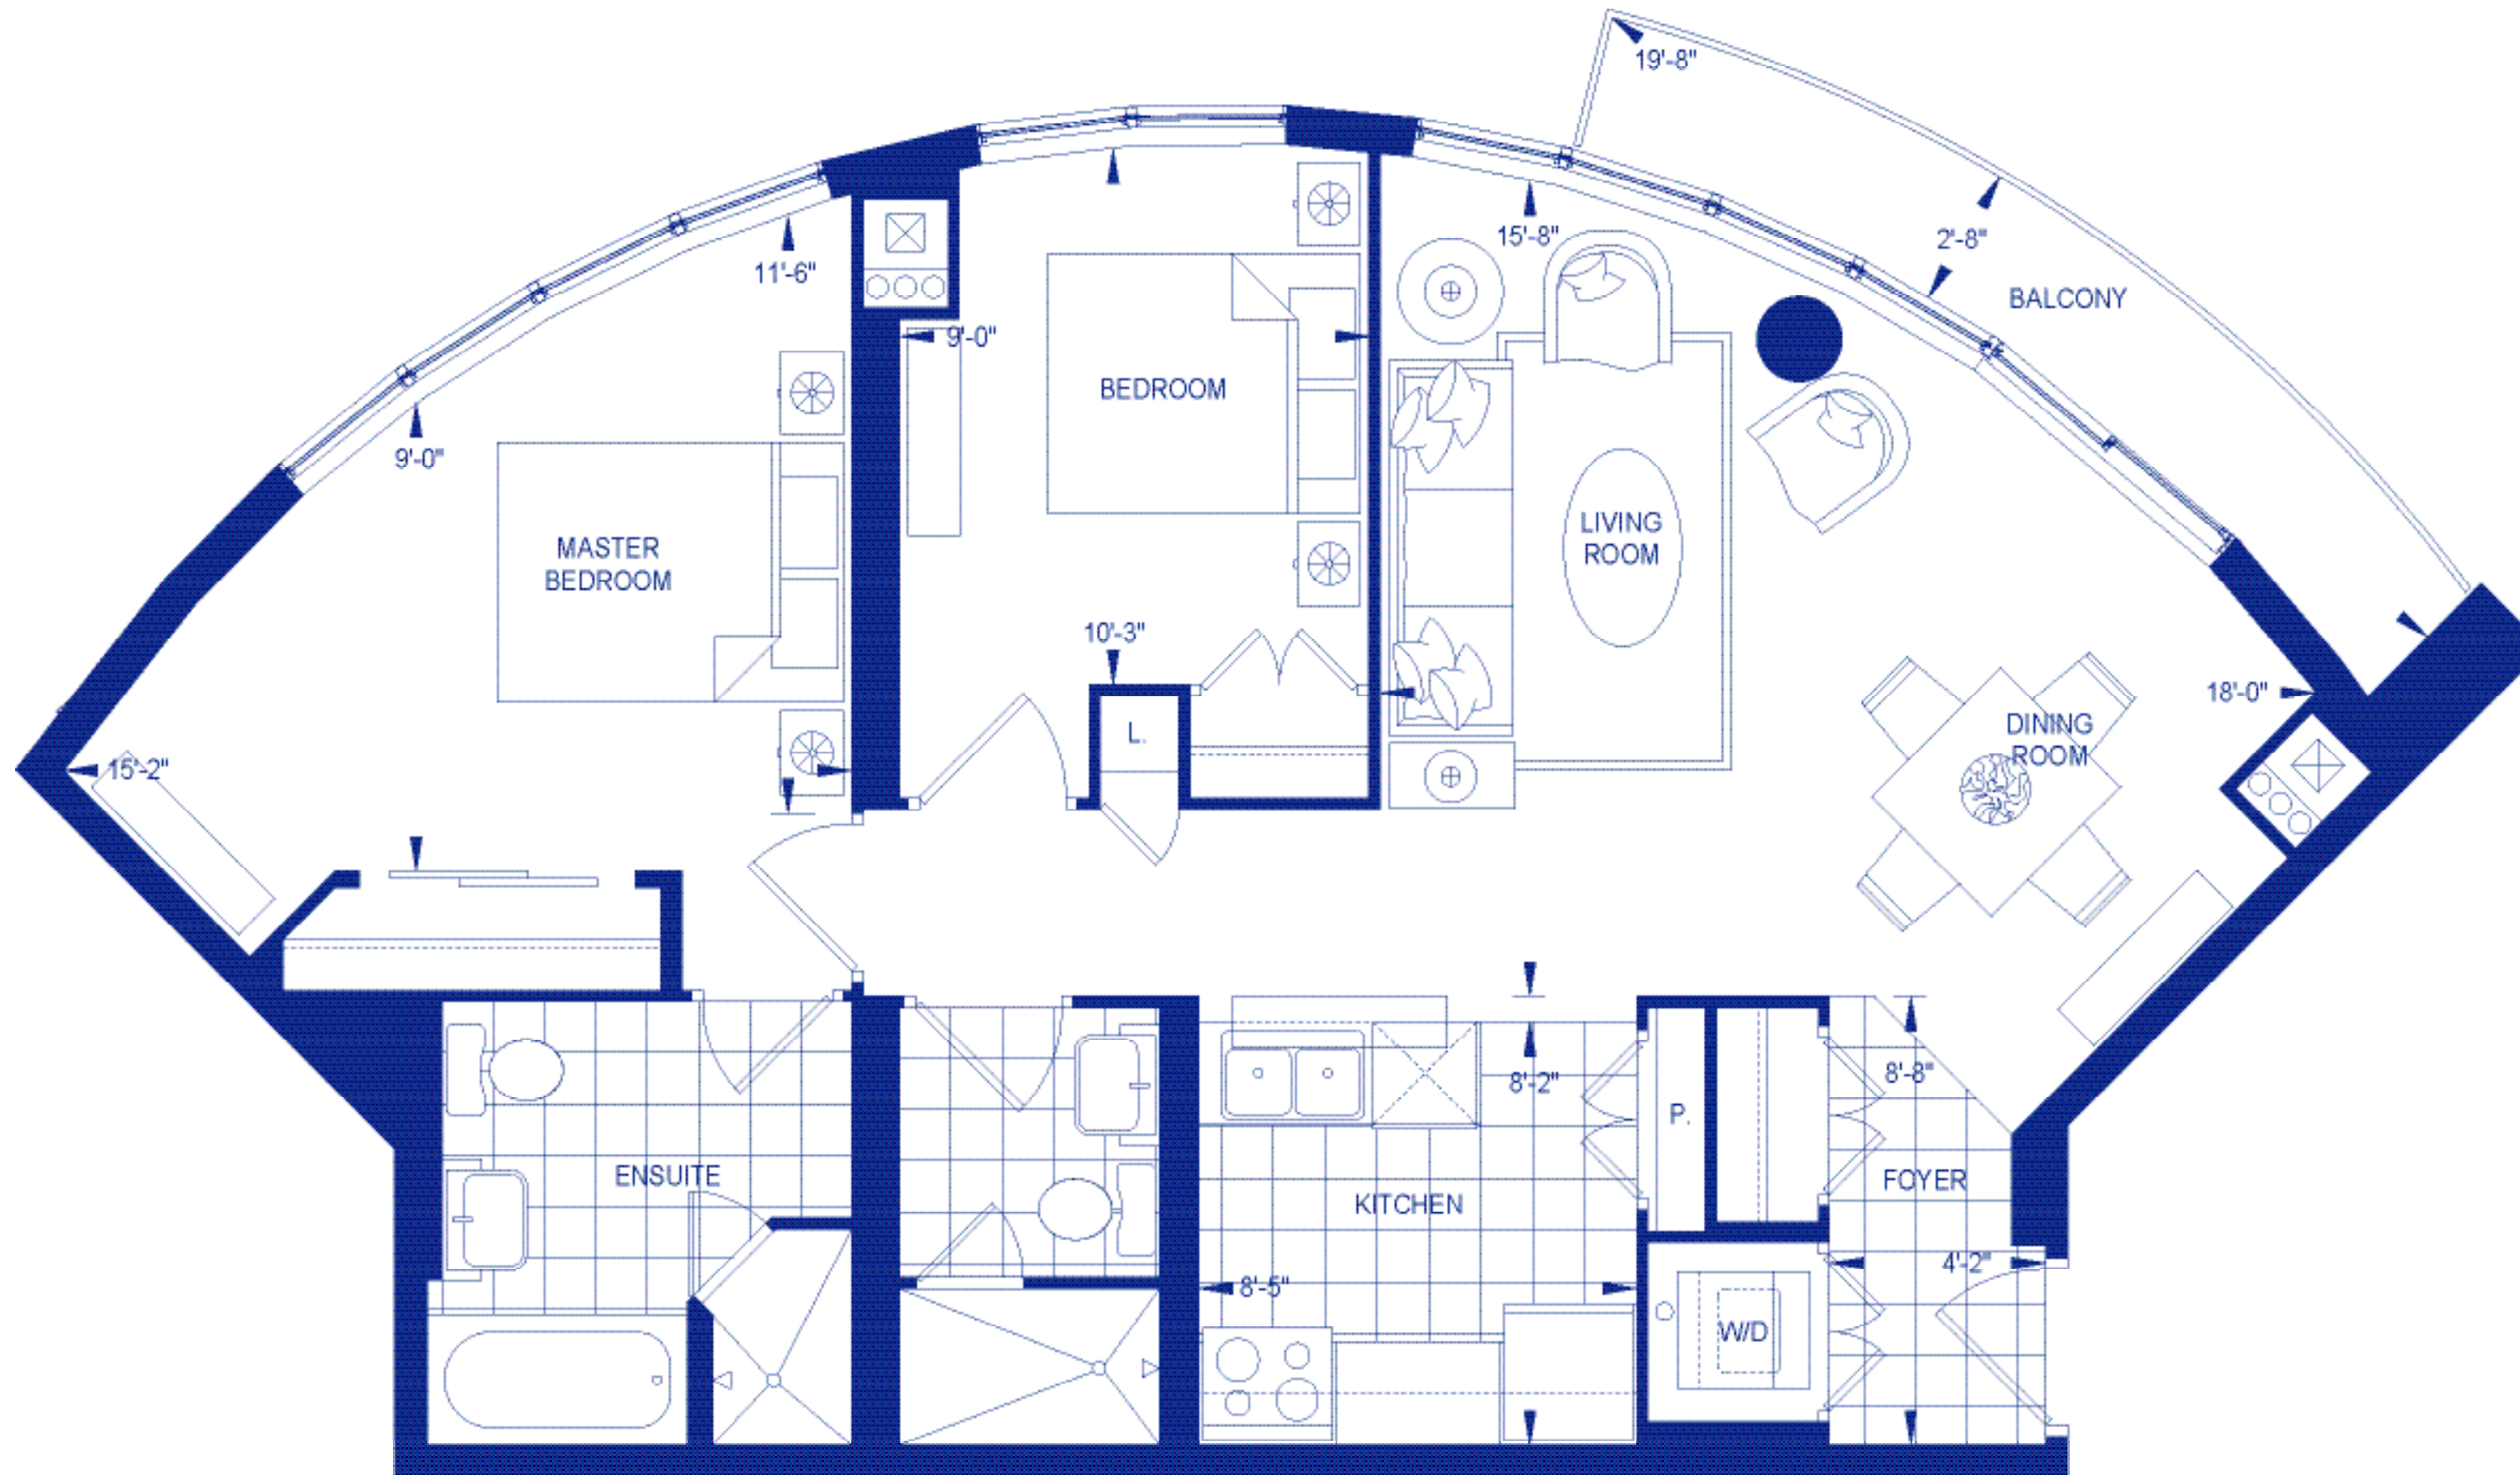

CITY 5
TWO BEDROOMS
 913 SQ.FT.

Dimensions, specifications, layouts and materials are approximate only and are subject to change without notice. Total square footage of suites are comprised of suite interior area. E. & O.E.