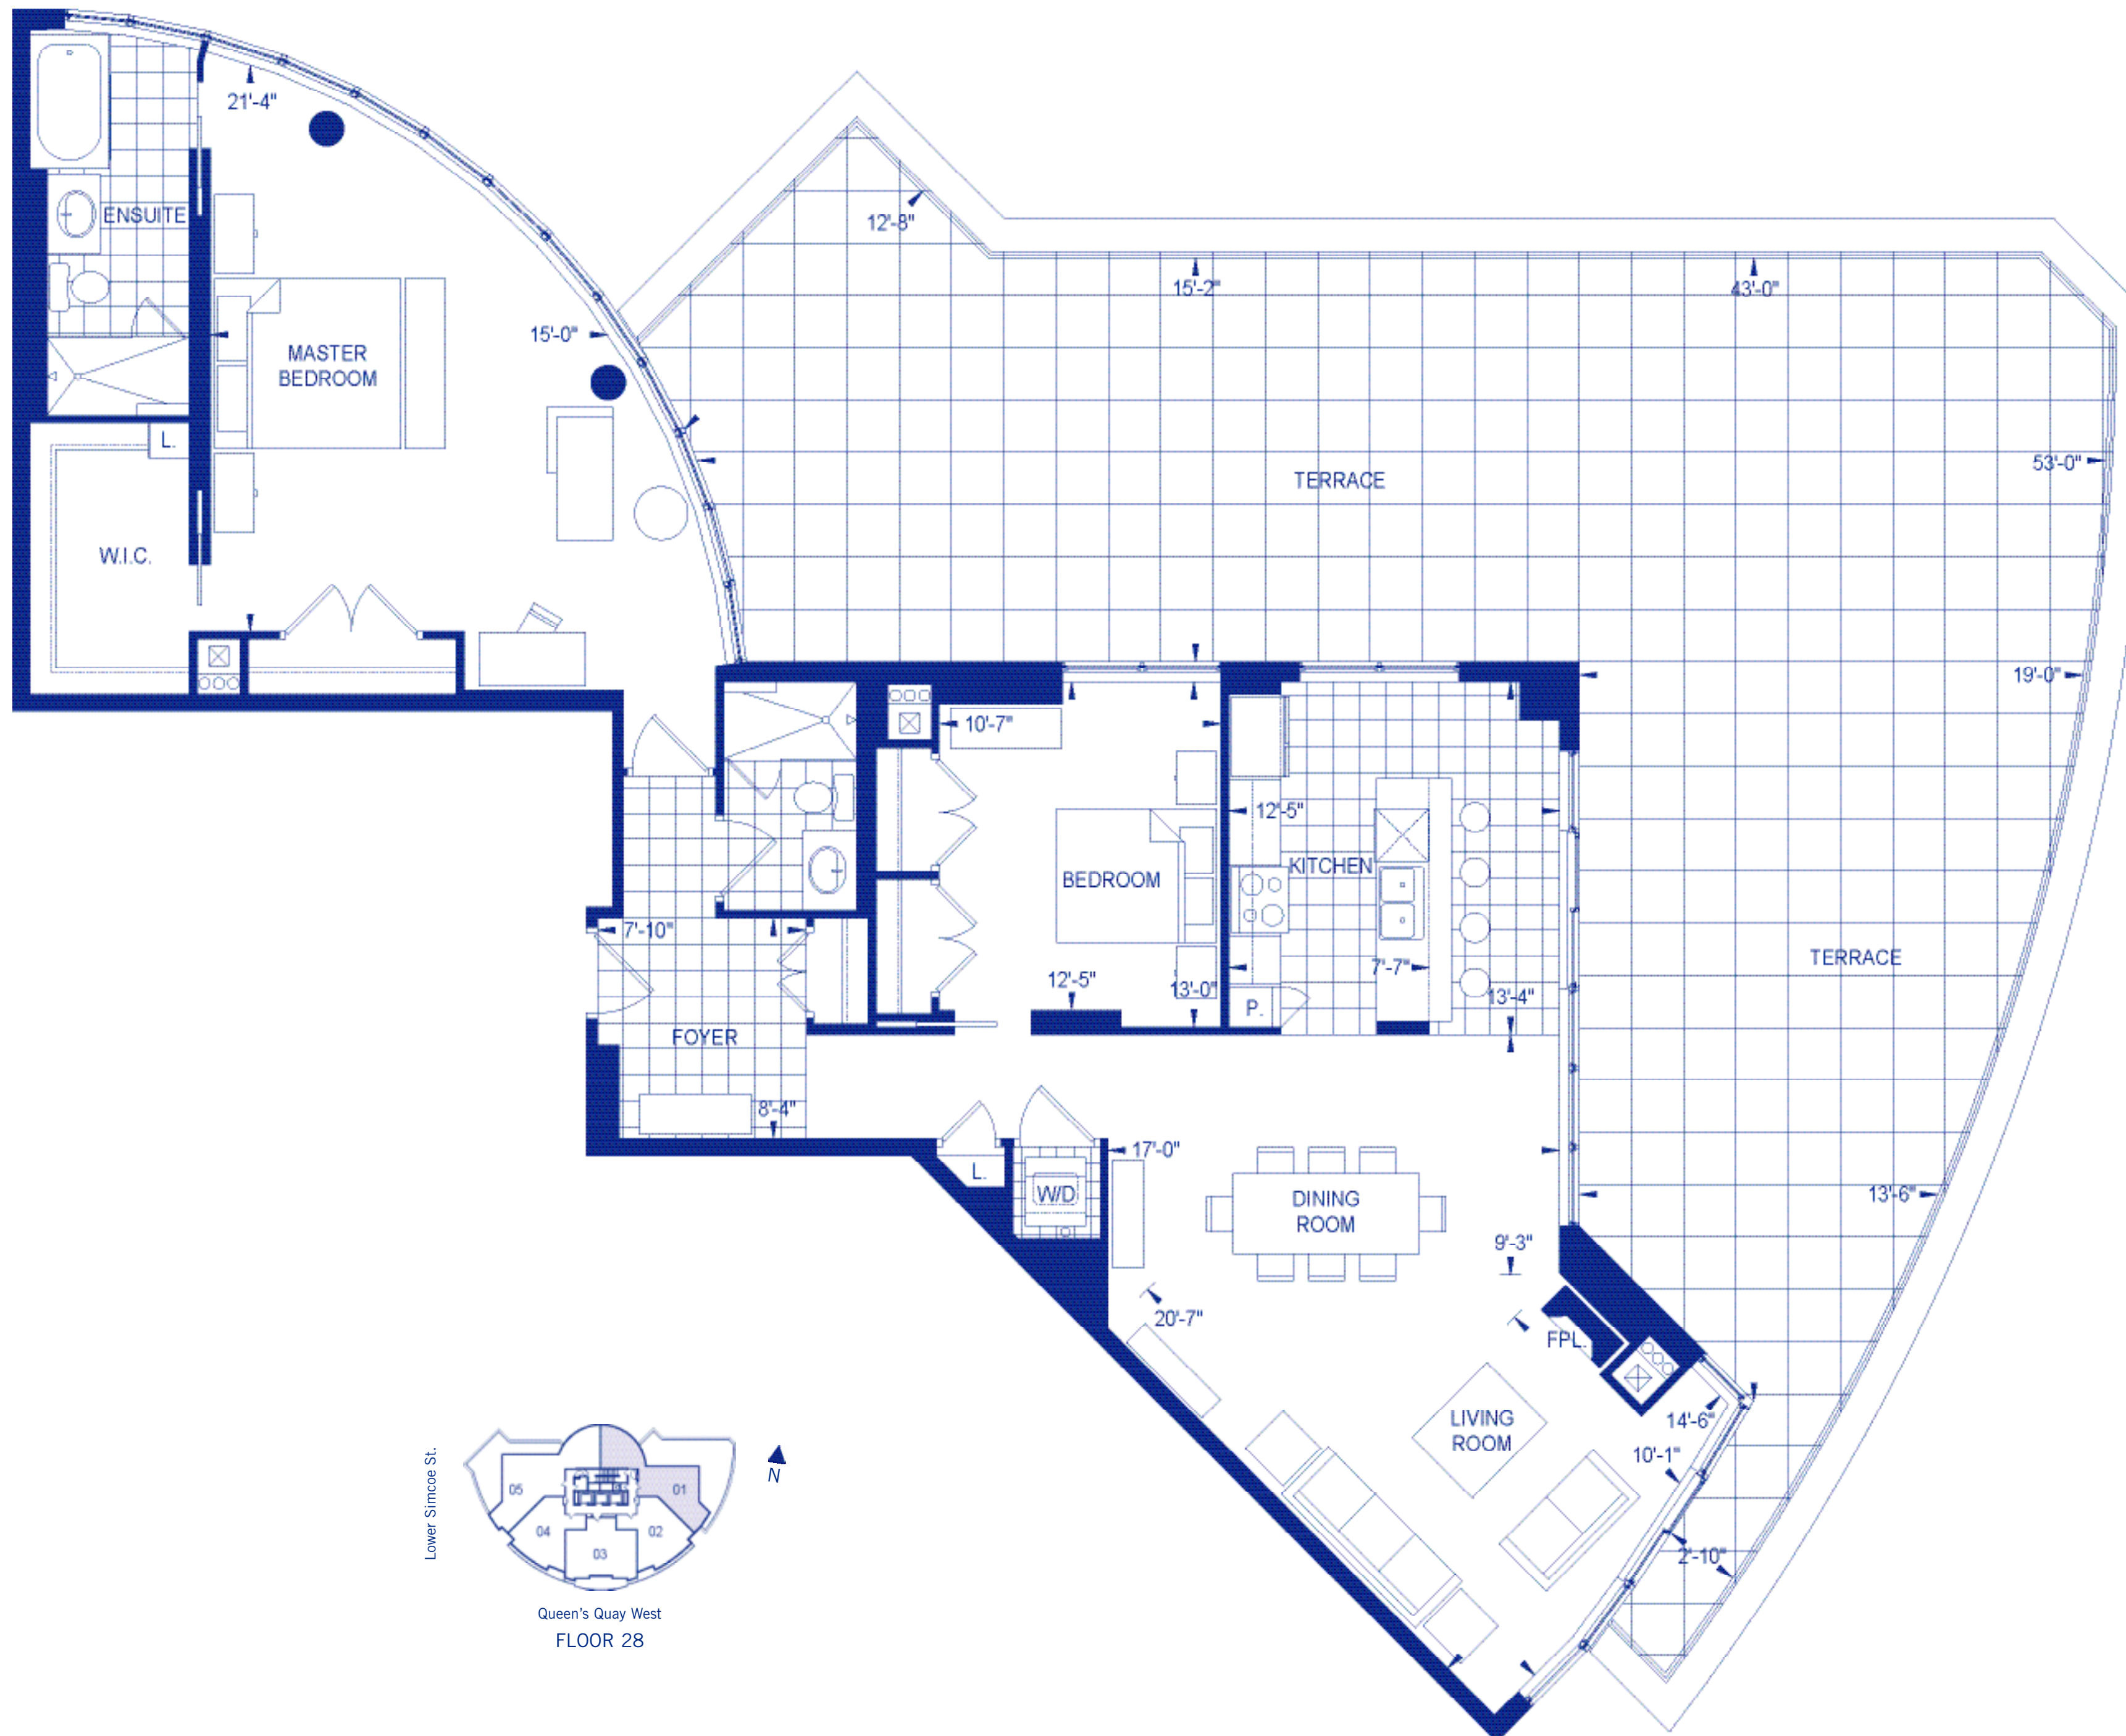

CLUB E PENTHOUSE
TWO BEDROOMS
 1560 SQ.FT.

Dimensions, specifications, layouts and materials are approximate only and are subject to change without notice. Total square footage of suites are comprised of suite interior area. E. & O.E.