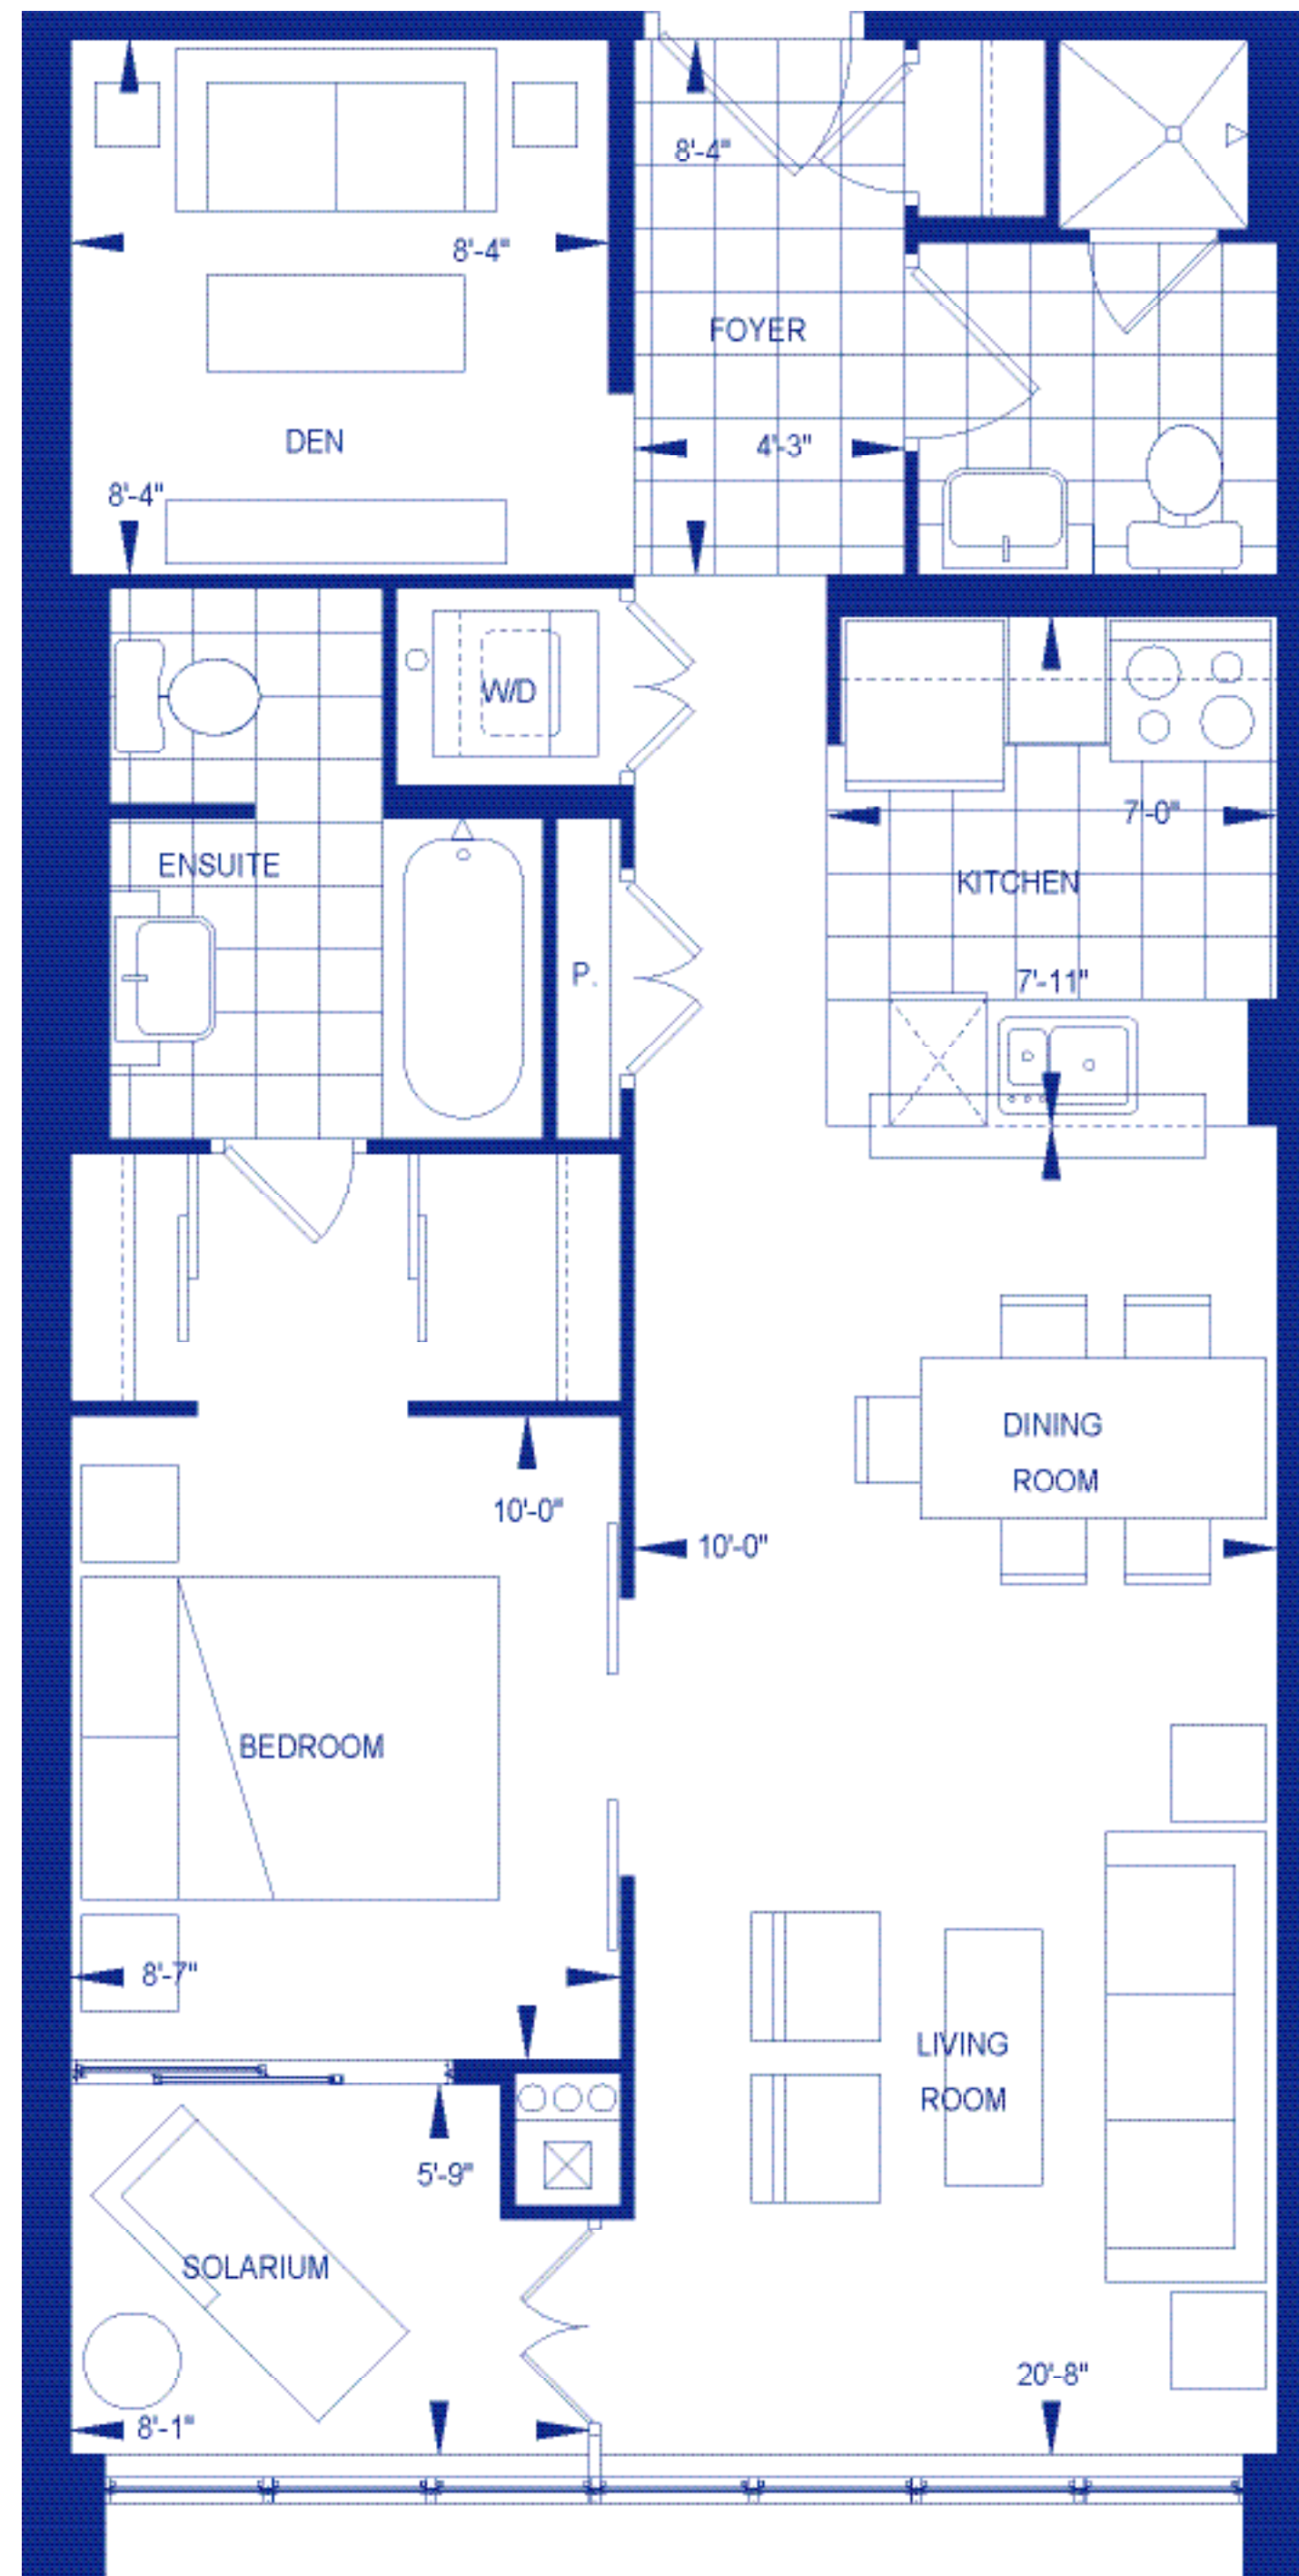

PLAZA 3
ONE BEDROOM / DEN
 766 SQ.FT.

Dimensions, specifications, layouts and materials are approximate only and are subject to change without notice. Total square footage of suites are comprised of suite interior area. E. & O.E.