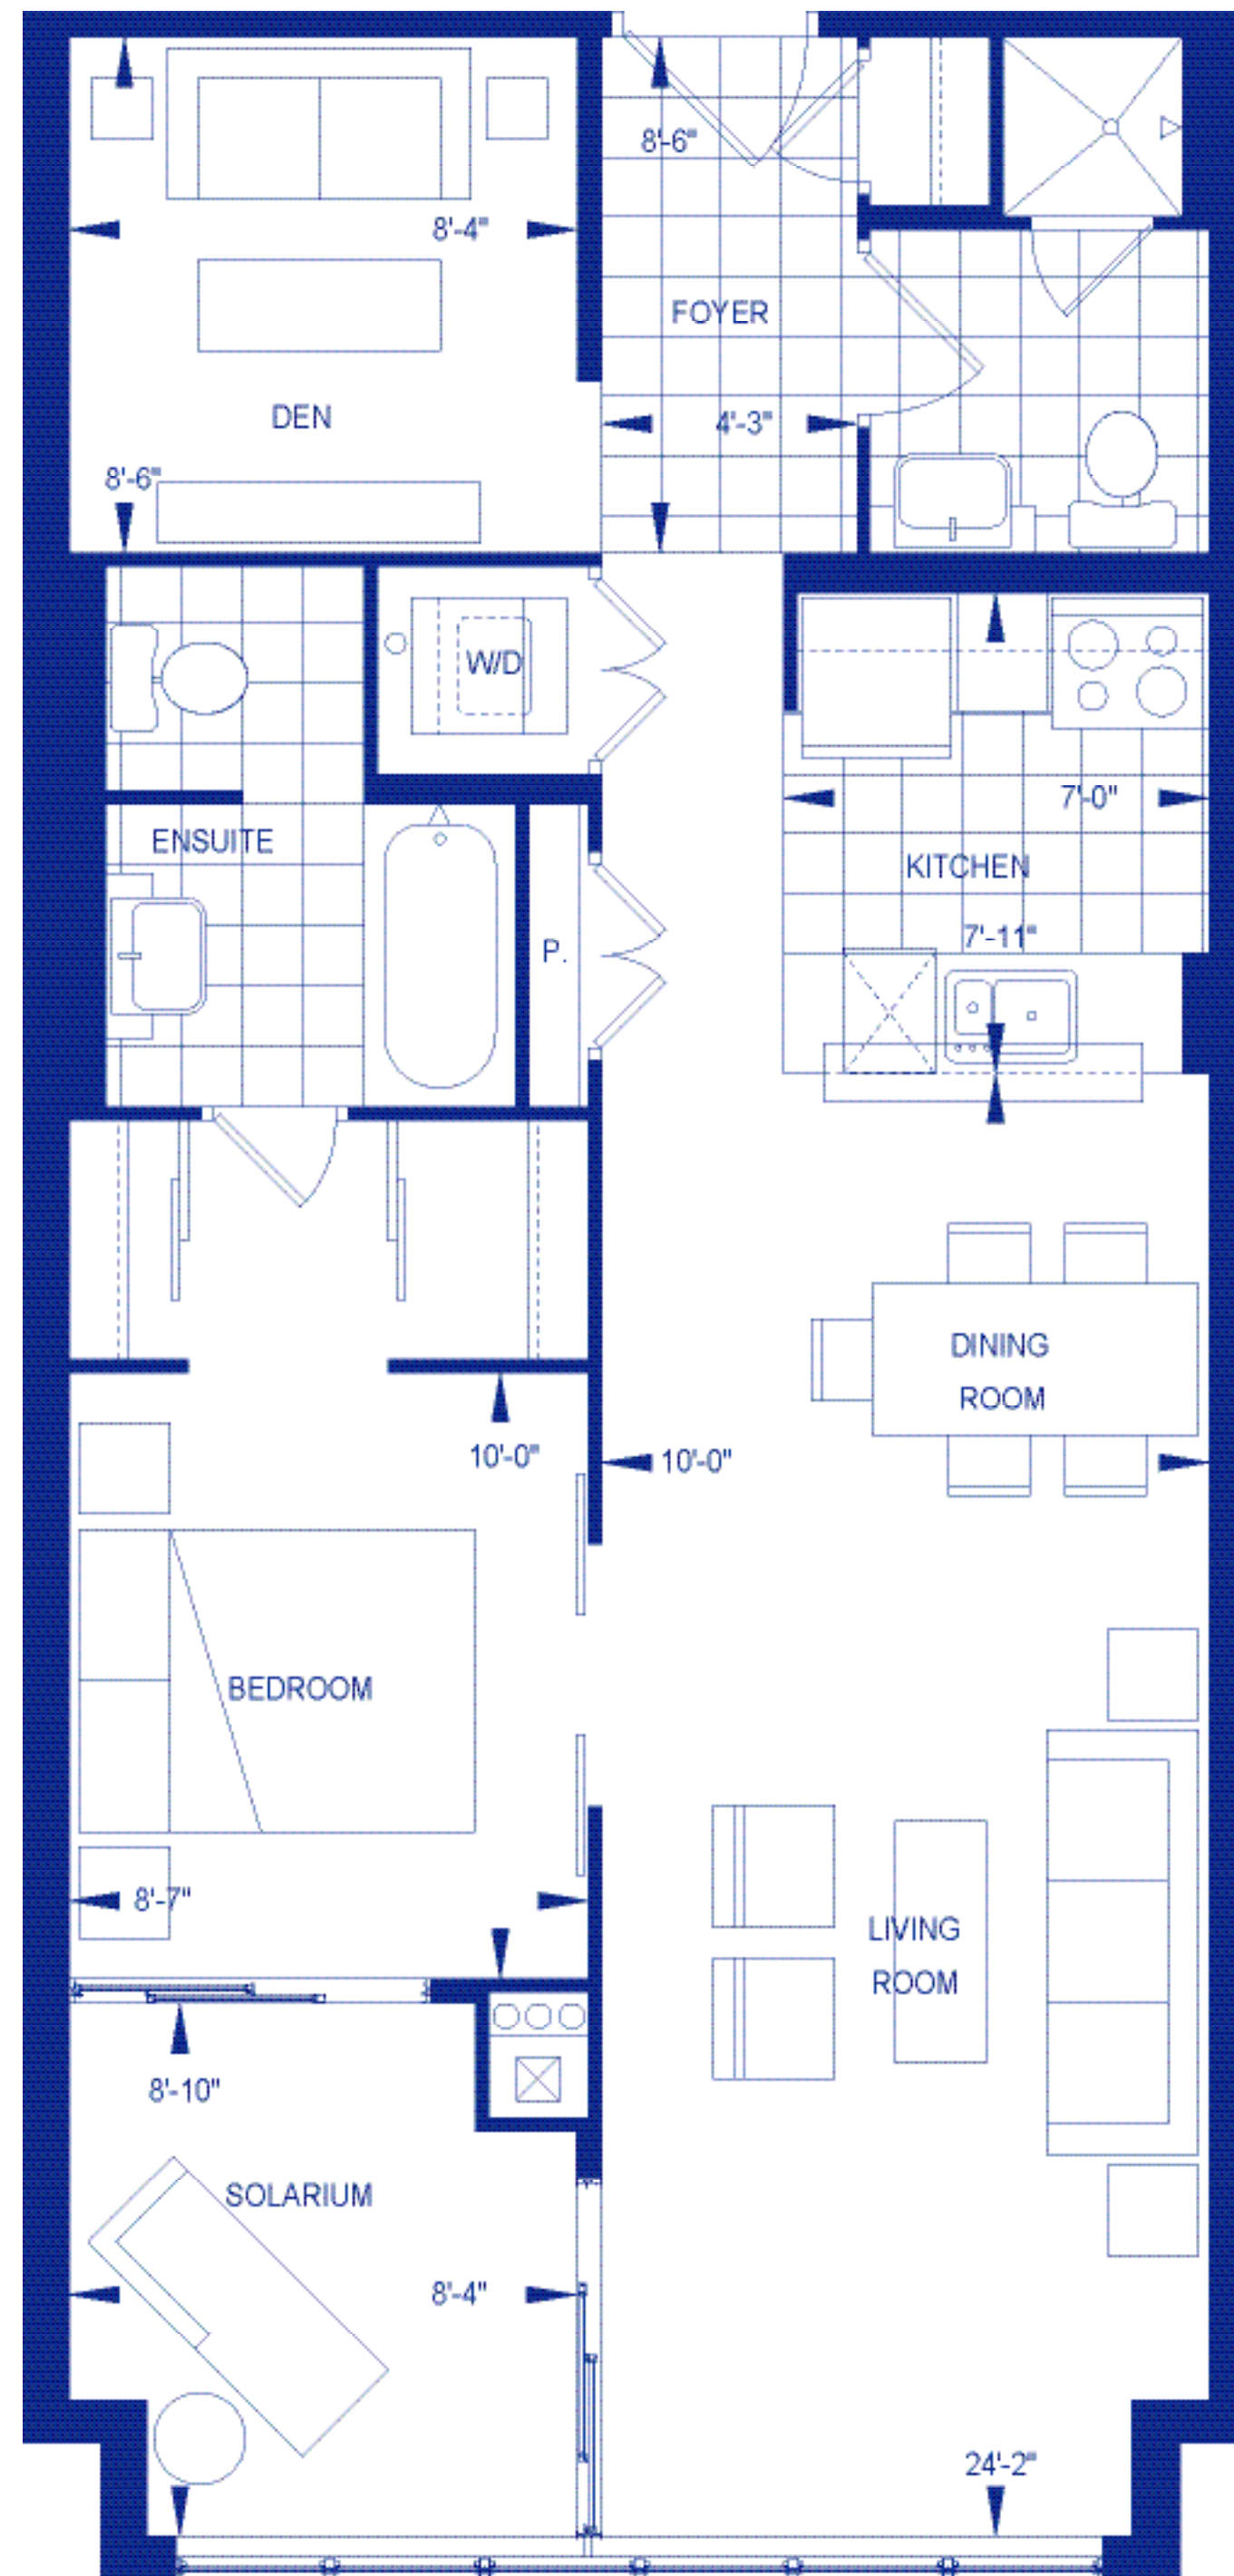

PLAZA 4
ONE BEDROOM / DEN
830 SQ.FT.

Dimensions, specifications, layouts and materials are approximate only and are subject to change without notice. Total square footage of suites are comprised of suite interior area. E. & O.E.