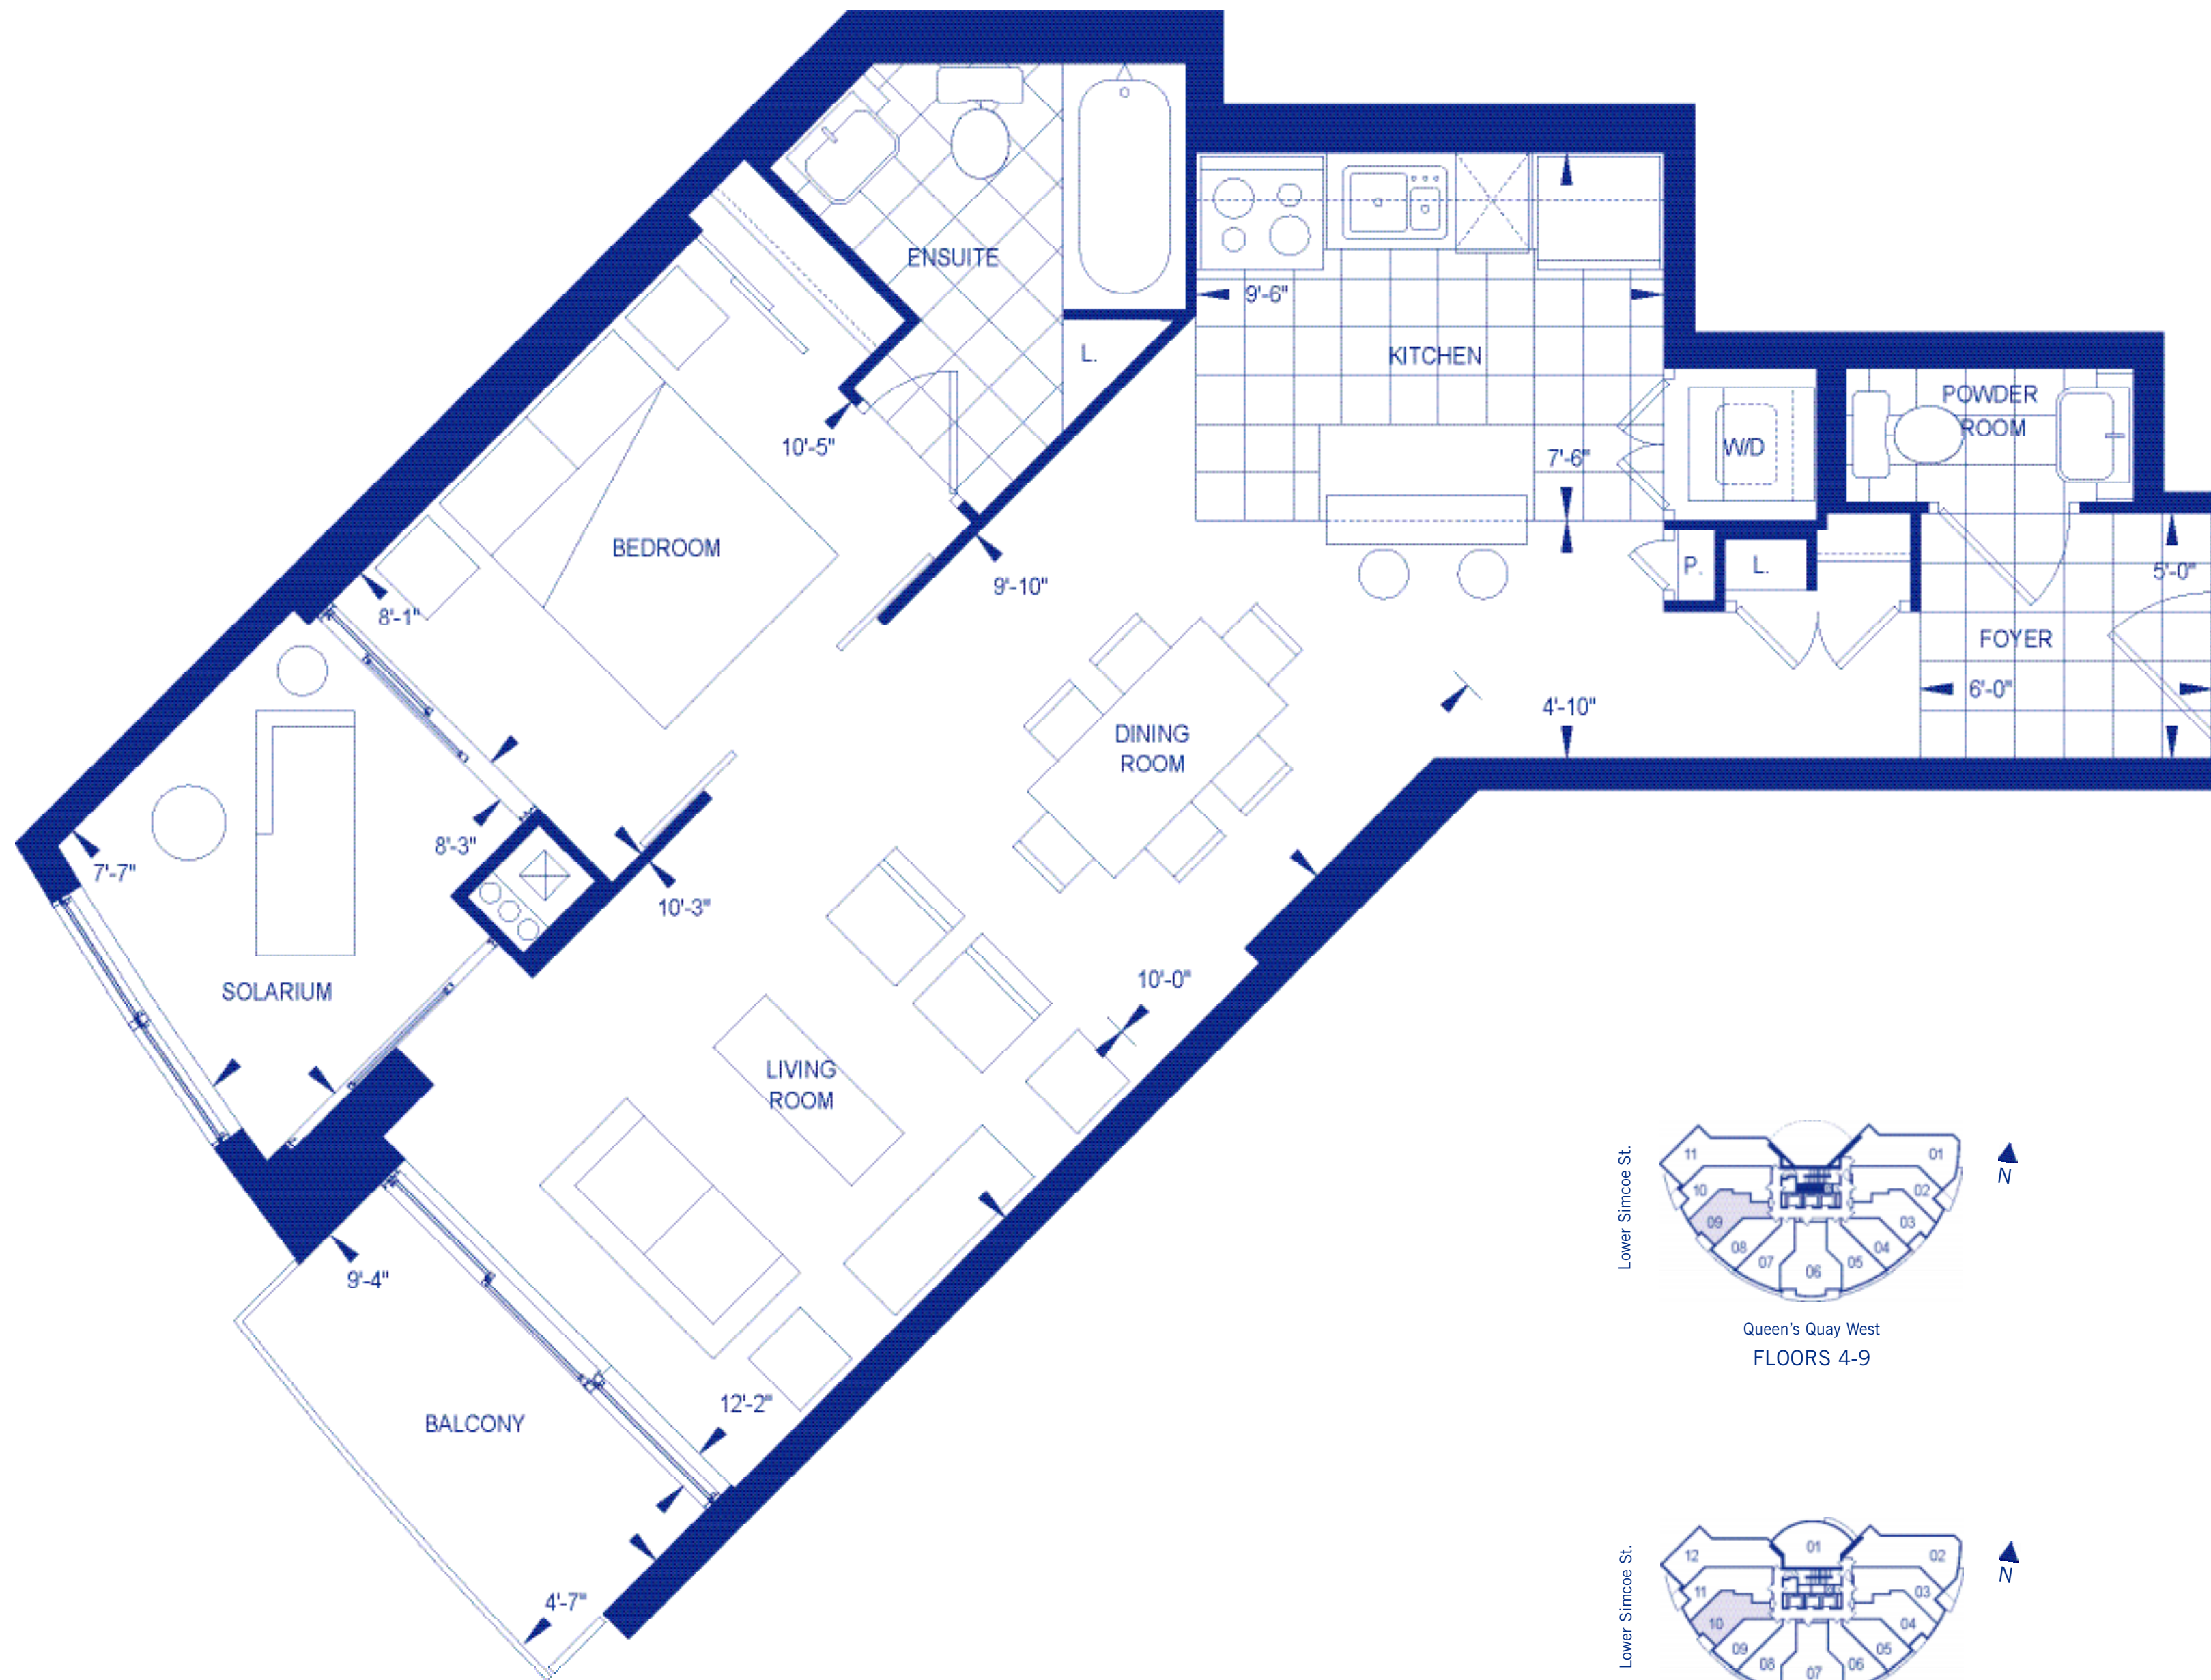

WATER B
ONE BEDROOM / SOLARIUM
 699 SQ.FT.

Dimensions, specifications, layouts and materials are approximate only and are subject to change without notice. Total square footage of suites are comprised of suite interior area. E. & O.E.