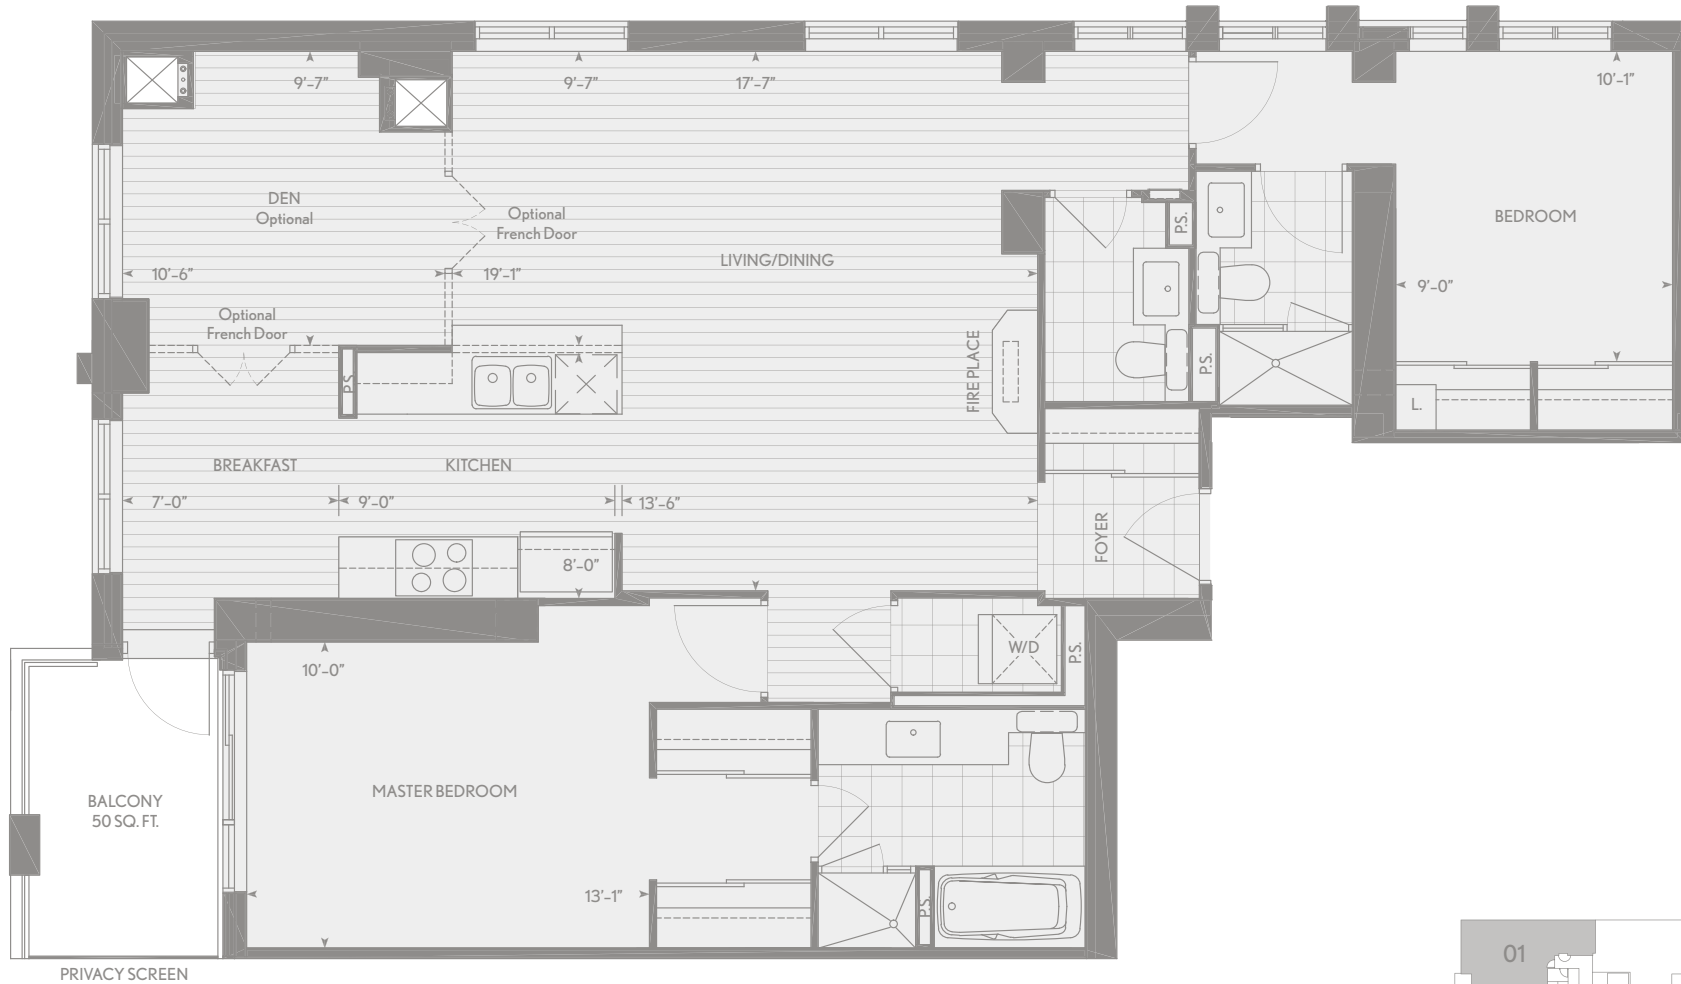

THE BERGMAN ^{2T+D}

2 BEDROOM + DEN - 1,270 SQUARE FEET

43rd - 47th FLOORS

Dimensions, description, illustrations, specifications, layouts (including tile patterns), window sizes, mullions and materials are approximate only, may vary and are subject to change as provided in the Agreement of Purchase and Sale. Floor area measured in accordance with Tarion bulletin #22. Actual living areas will vary from floor areas stated. E.&O.E. Plan not to scale.