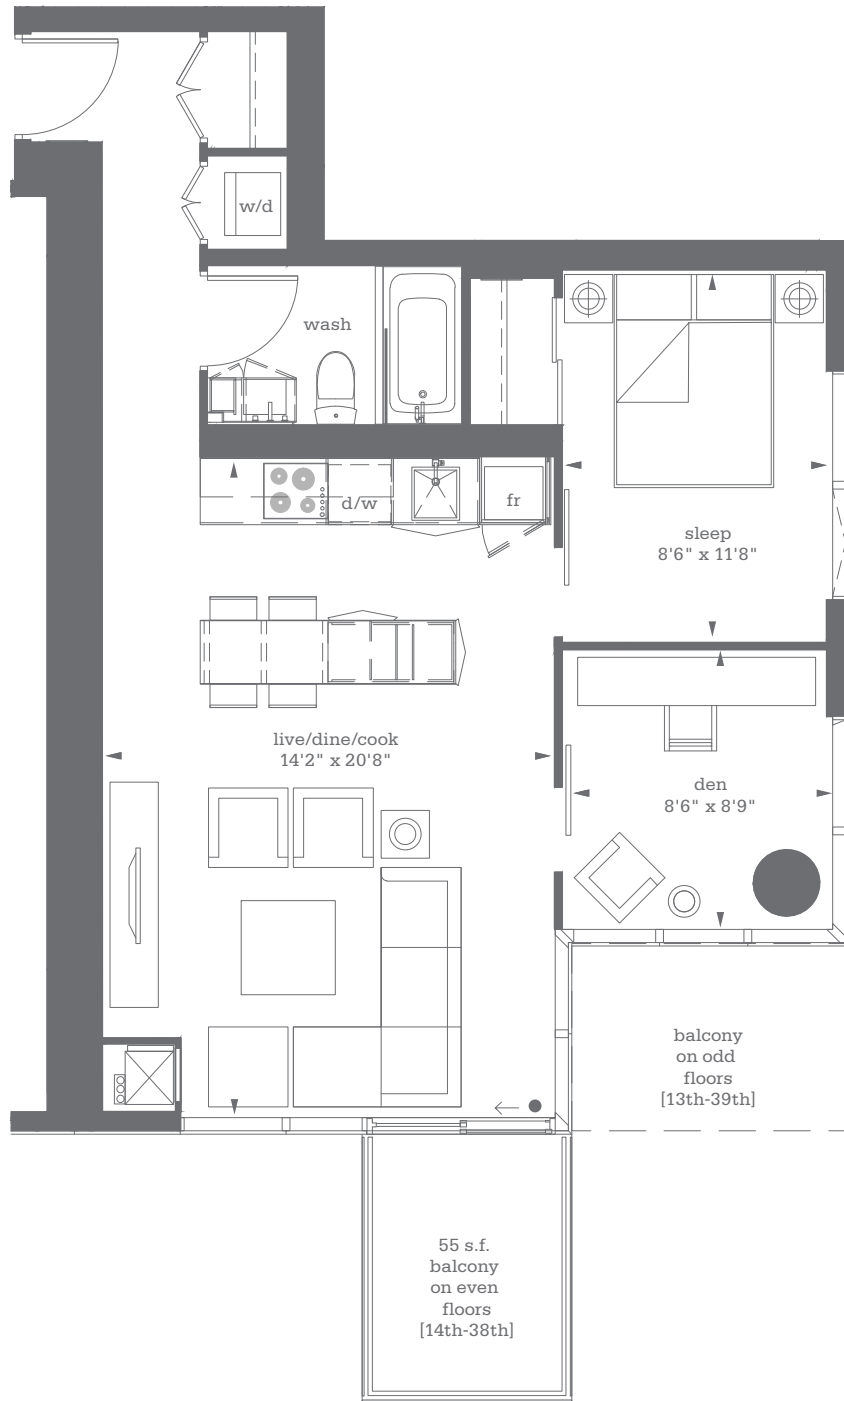

MONDE

TOWER SUITE

Even Floors
14th-34th

Odd Floors
13th-35th

1D-C ALT

ONE BEDROOM PLUS DEN

Suite: 682 s.f.
Balcony: 55 s.f.
Total: 737 s.f.