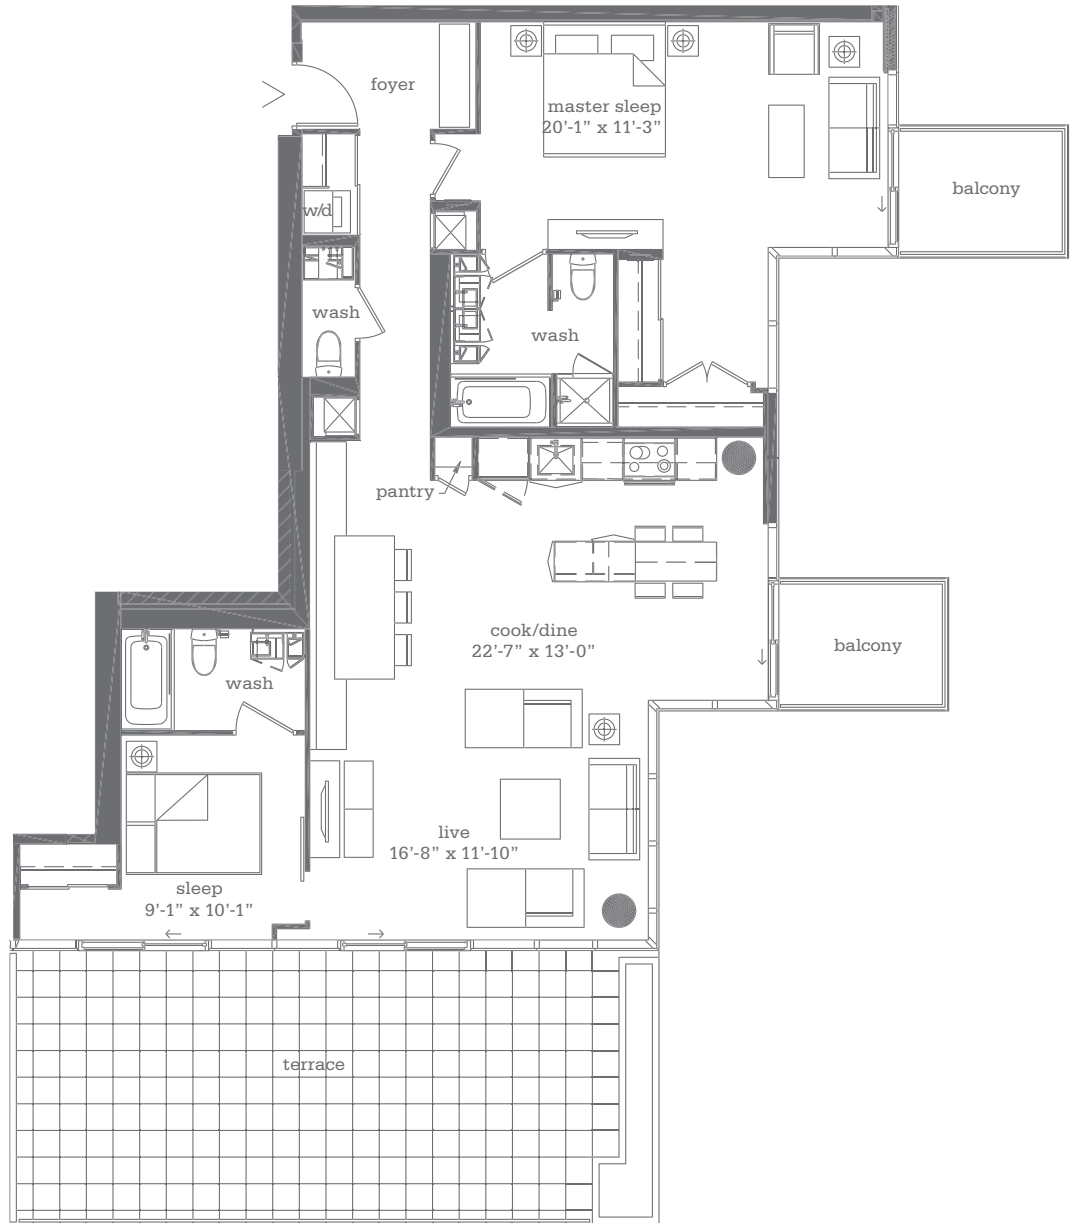

MONDE

TOWER SUITE

40th Floor 

2-S

TWO BEDROOM

Suite: 1333 s.f.
Balcony: 110 s.f.
Terrace: 427 s.f.
Total: 1870 s.f.