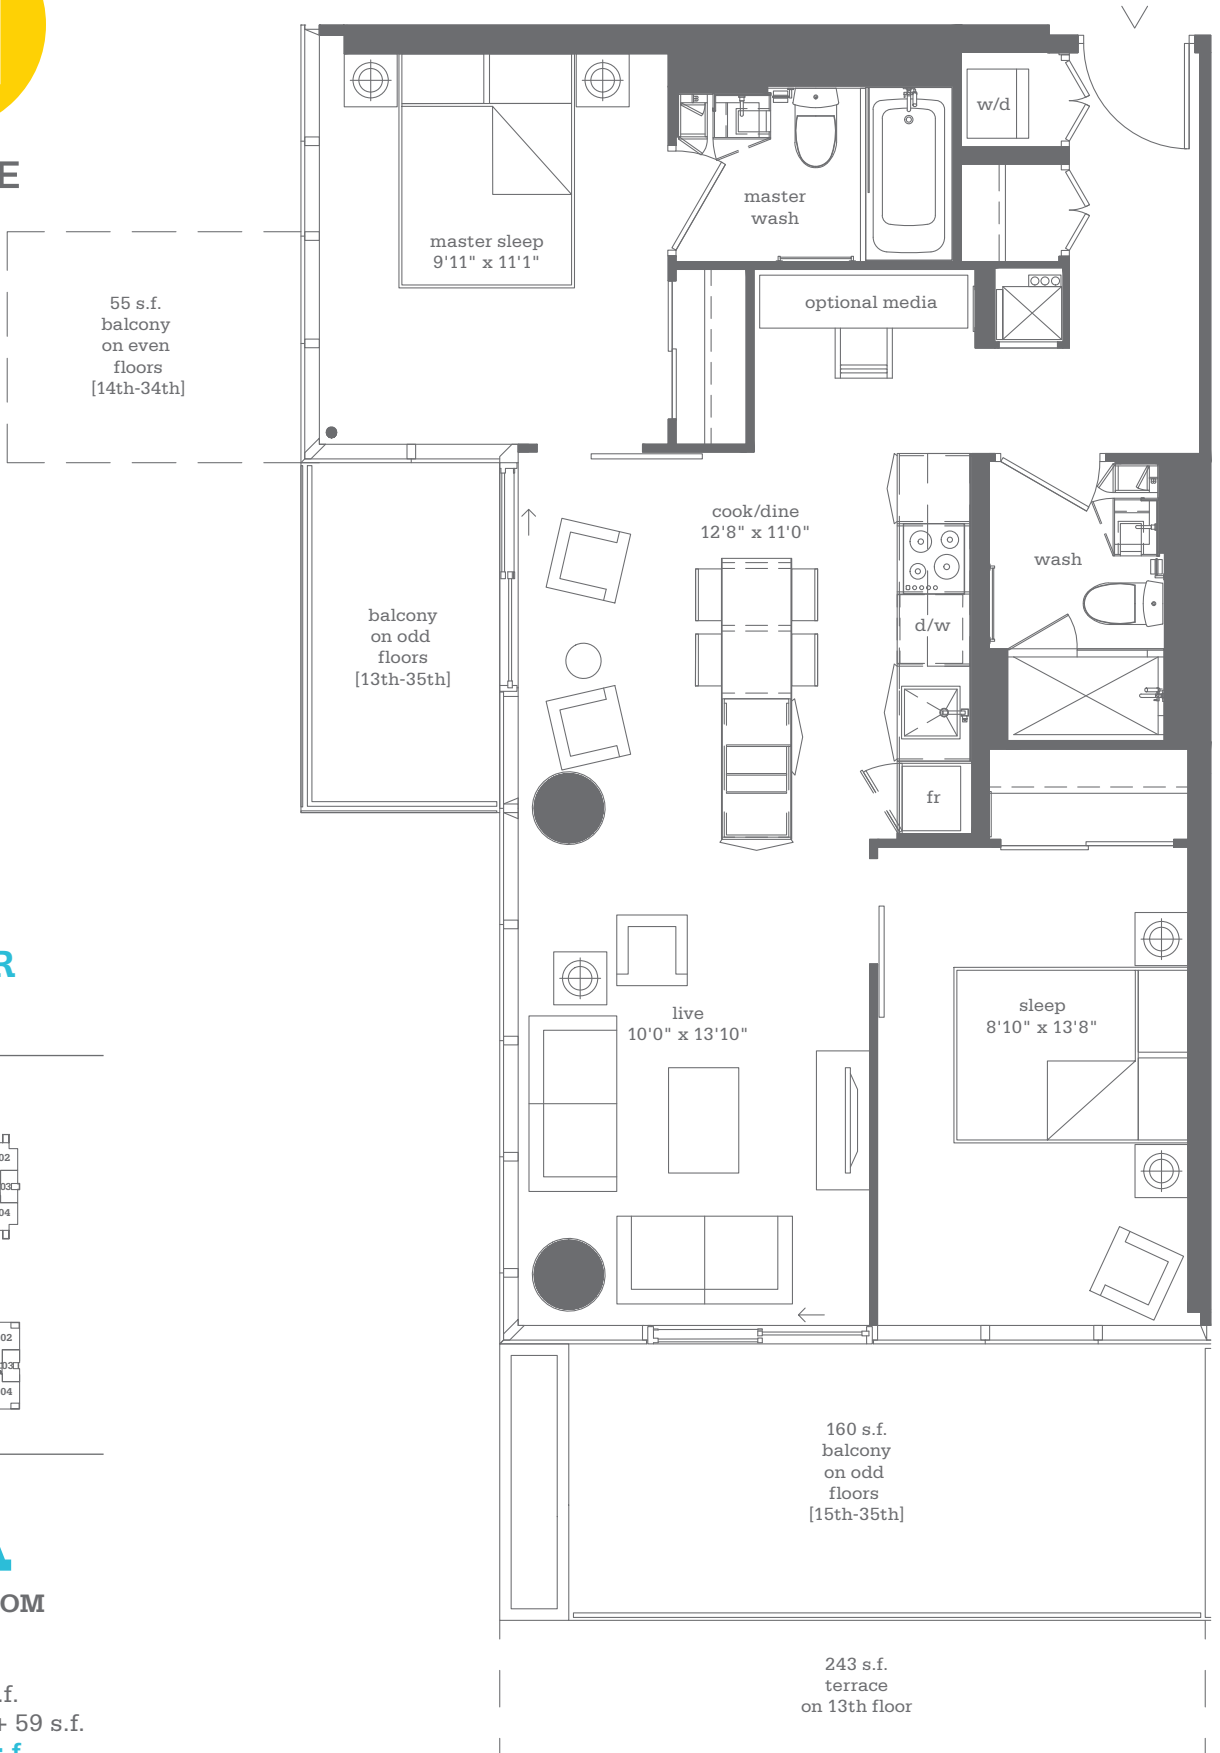

MONDE

TOWER SUITE

Even Floors
14th-34th

Odd Floors
13th-35th

2A

TWO BEDROOM

Suite: 830 s.f.
 Balcony: 160 s.f. + 59 s.f.
Total: 1049 s.f.