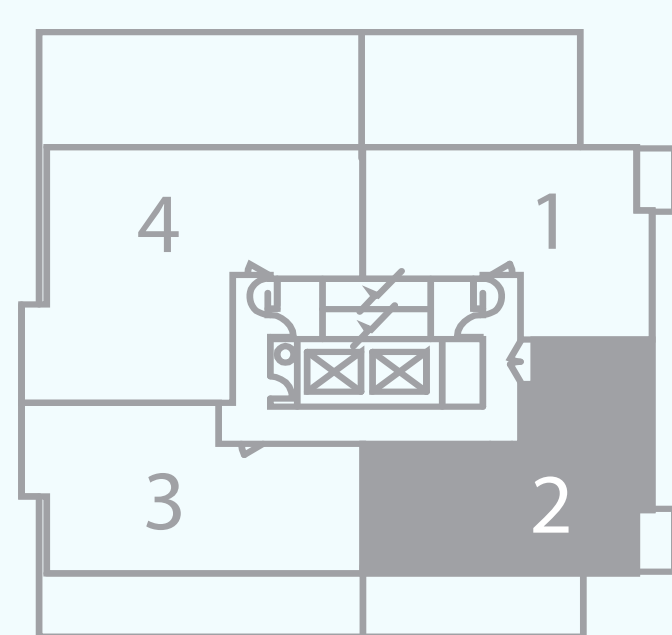

INDIGO BLU

839 SQ. FT.

two bedroom + 40 SQ. FT. balcony

Total Living Space 879 SQ. FT.

200 SQ. FT. Terrace available on 5th floor only.

FLOORS 6-31

FLOOR 5

CRYSTALBLU
Condominiums at Bloor