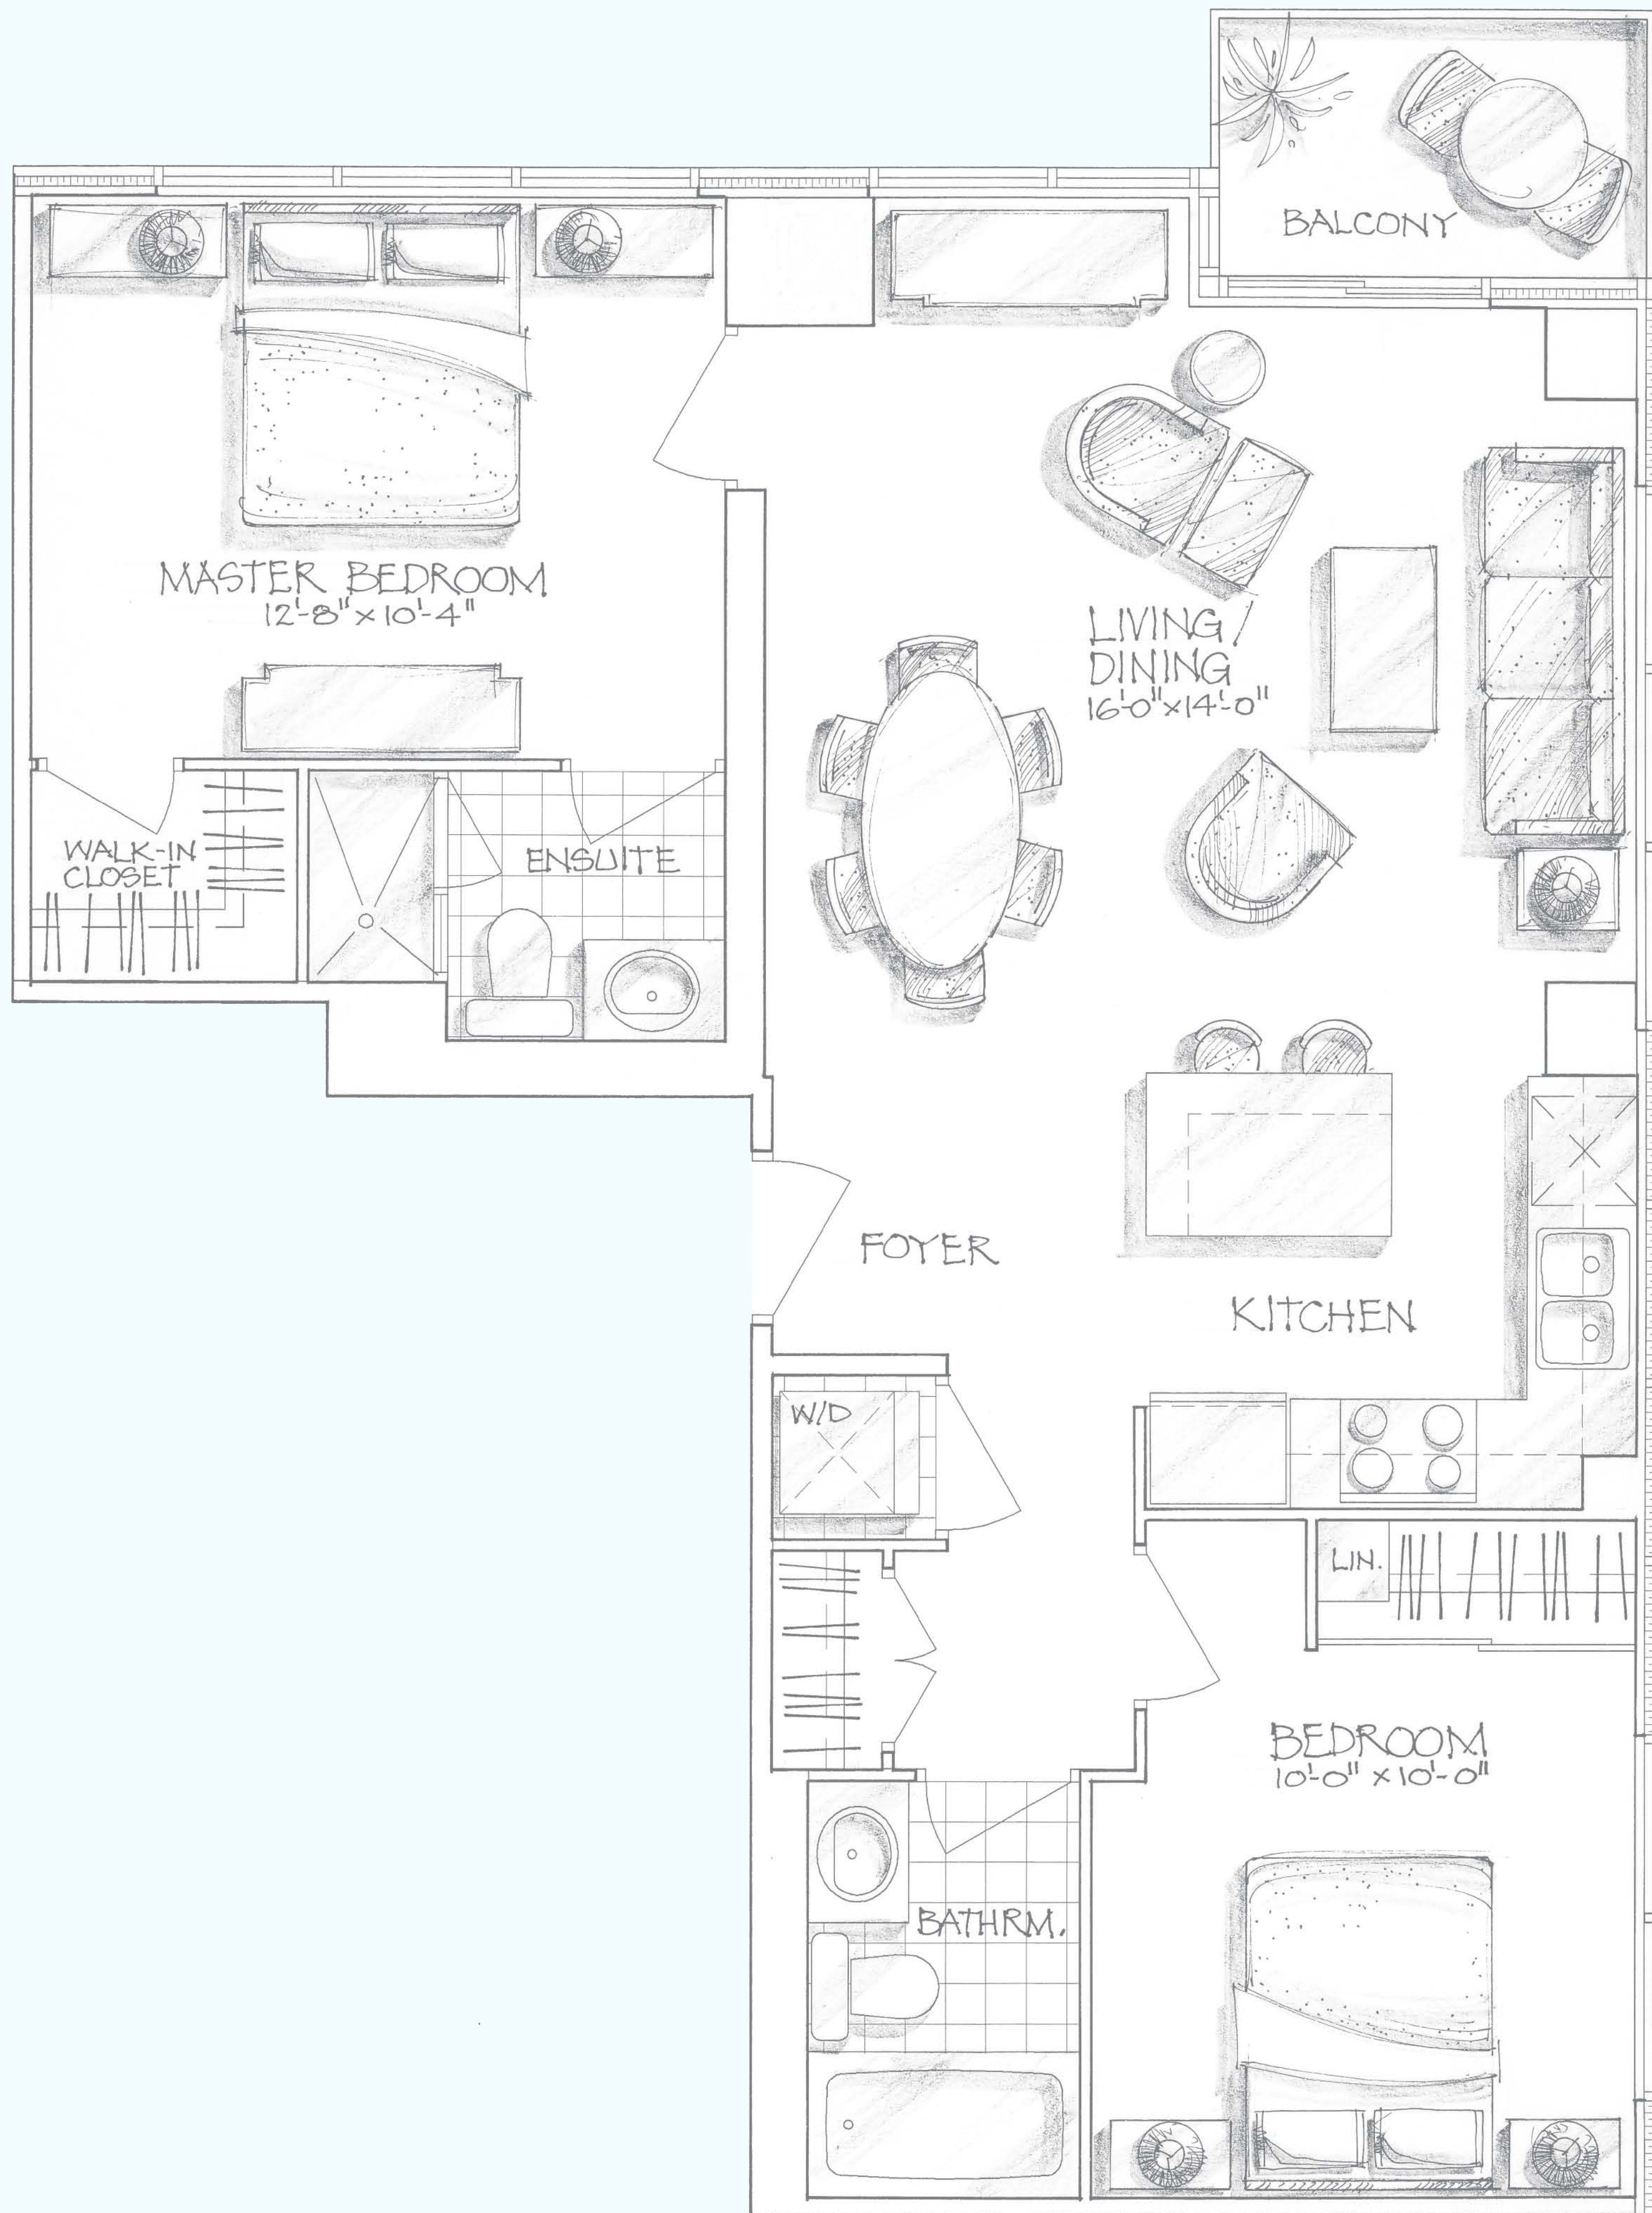

INDIGO BLU

839 SQ. FT.

two bedroom + 40 SQ. FT. balcony

Total Living Space 879 SQ. FT.

200 SQ. FT. Terrace available on 5th floor only.

FLOORS 6-31

FLOOR 5

CRYSTALBLU
Condominiums at Bloor

Prices and specifications subject to change without notice. E. & O.E. All renderings and images are artist's concept.